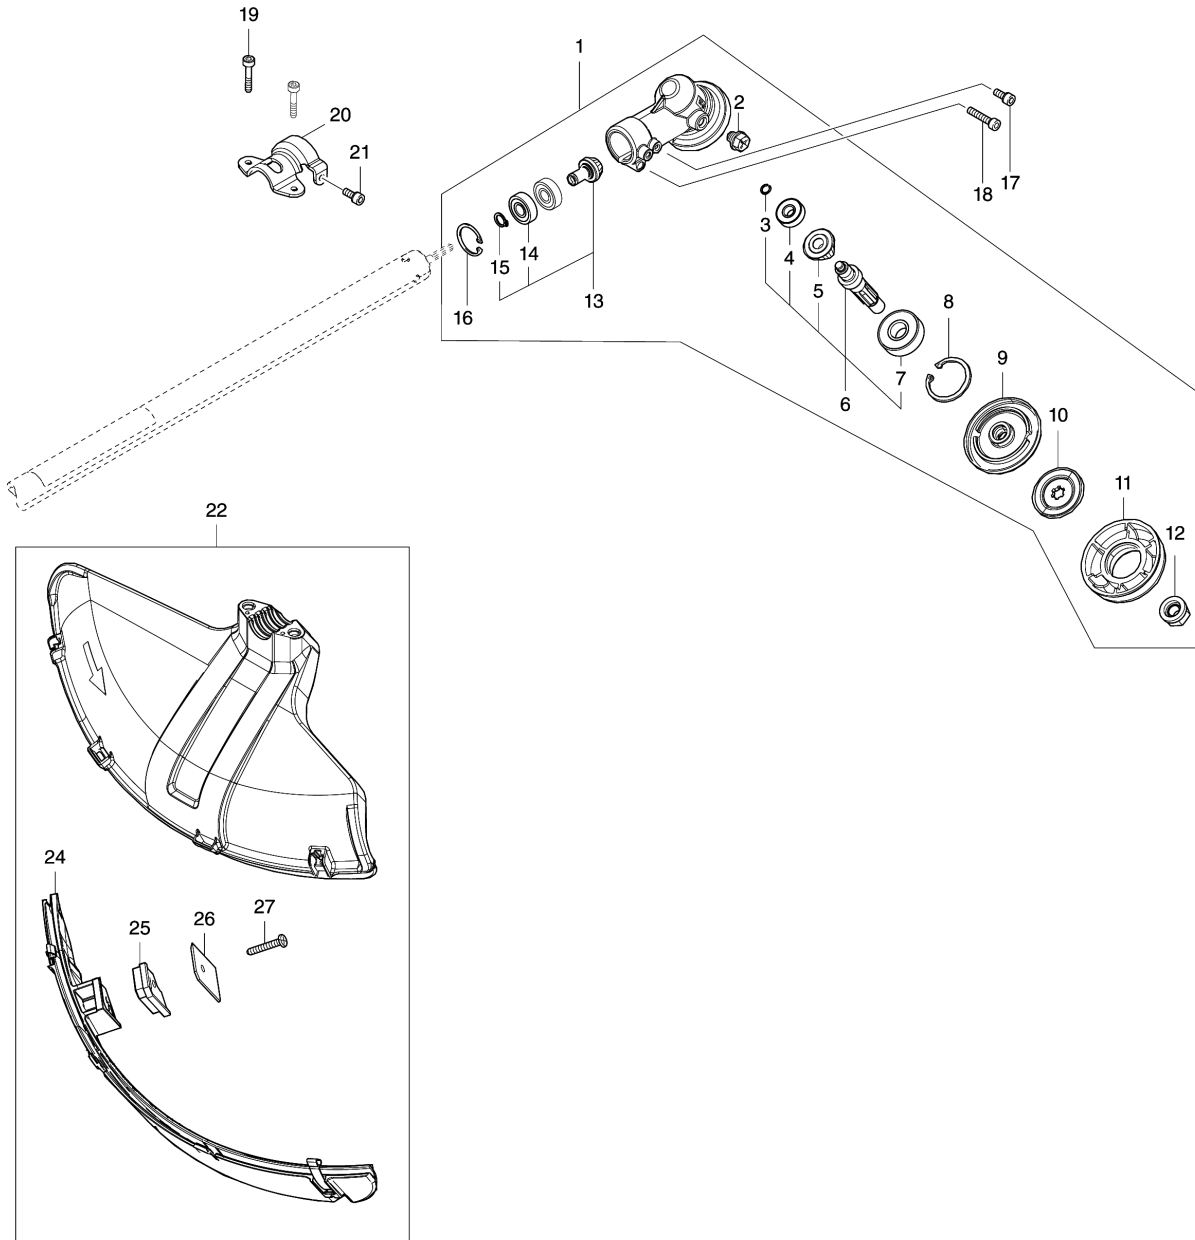

Model No.UR201C BATTERY POWERED GRASS TRIMMER