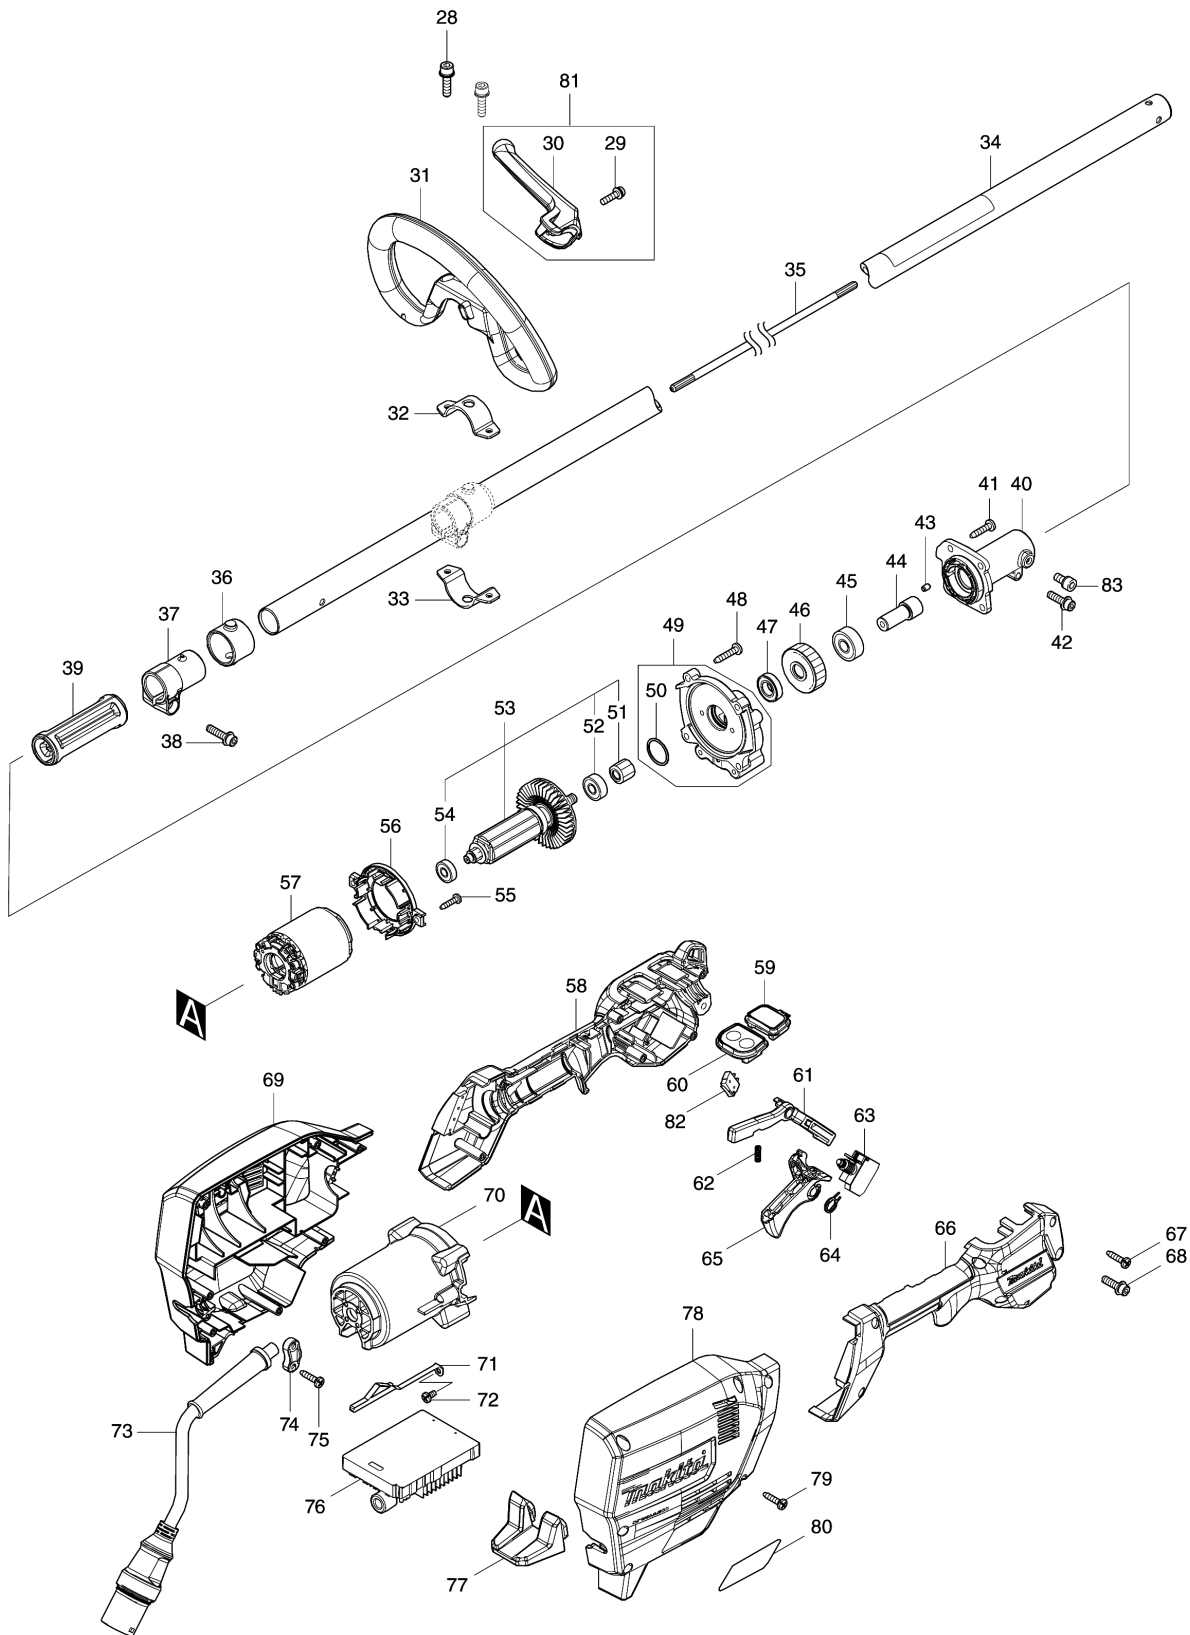

Model No.UR201C BATTERY POWERED GRASS TRIMMER