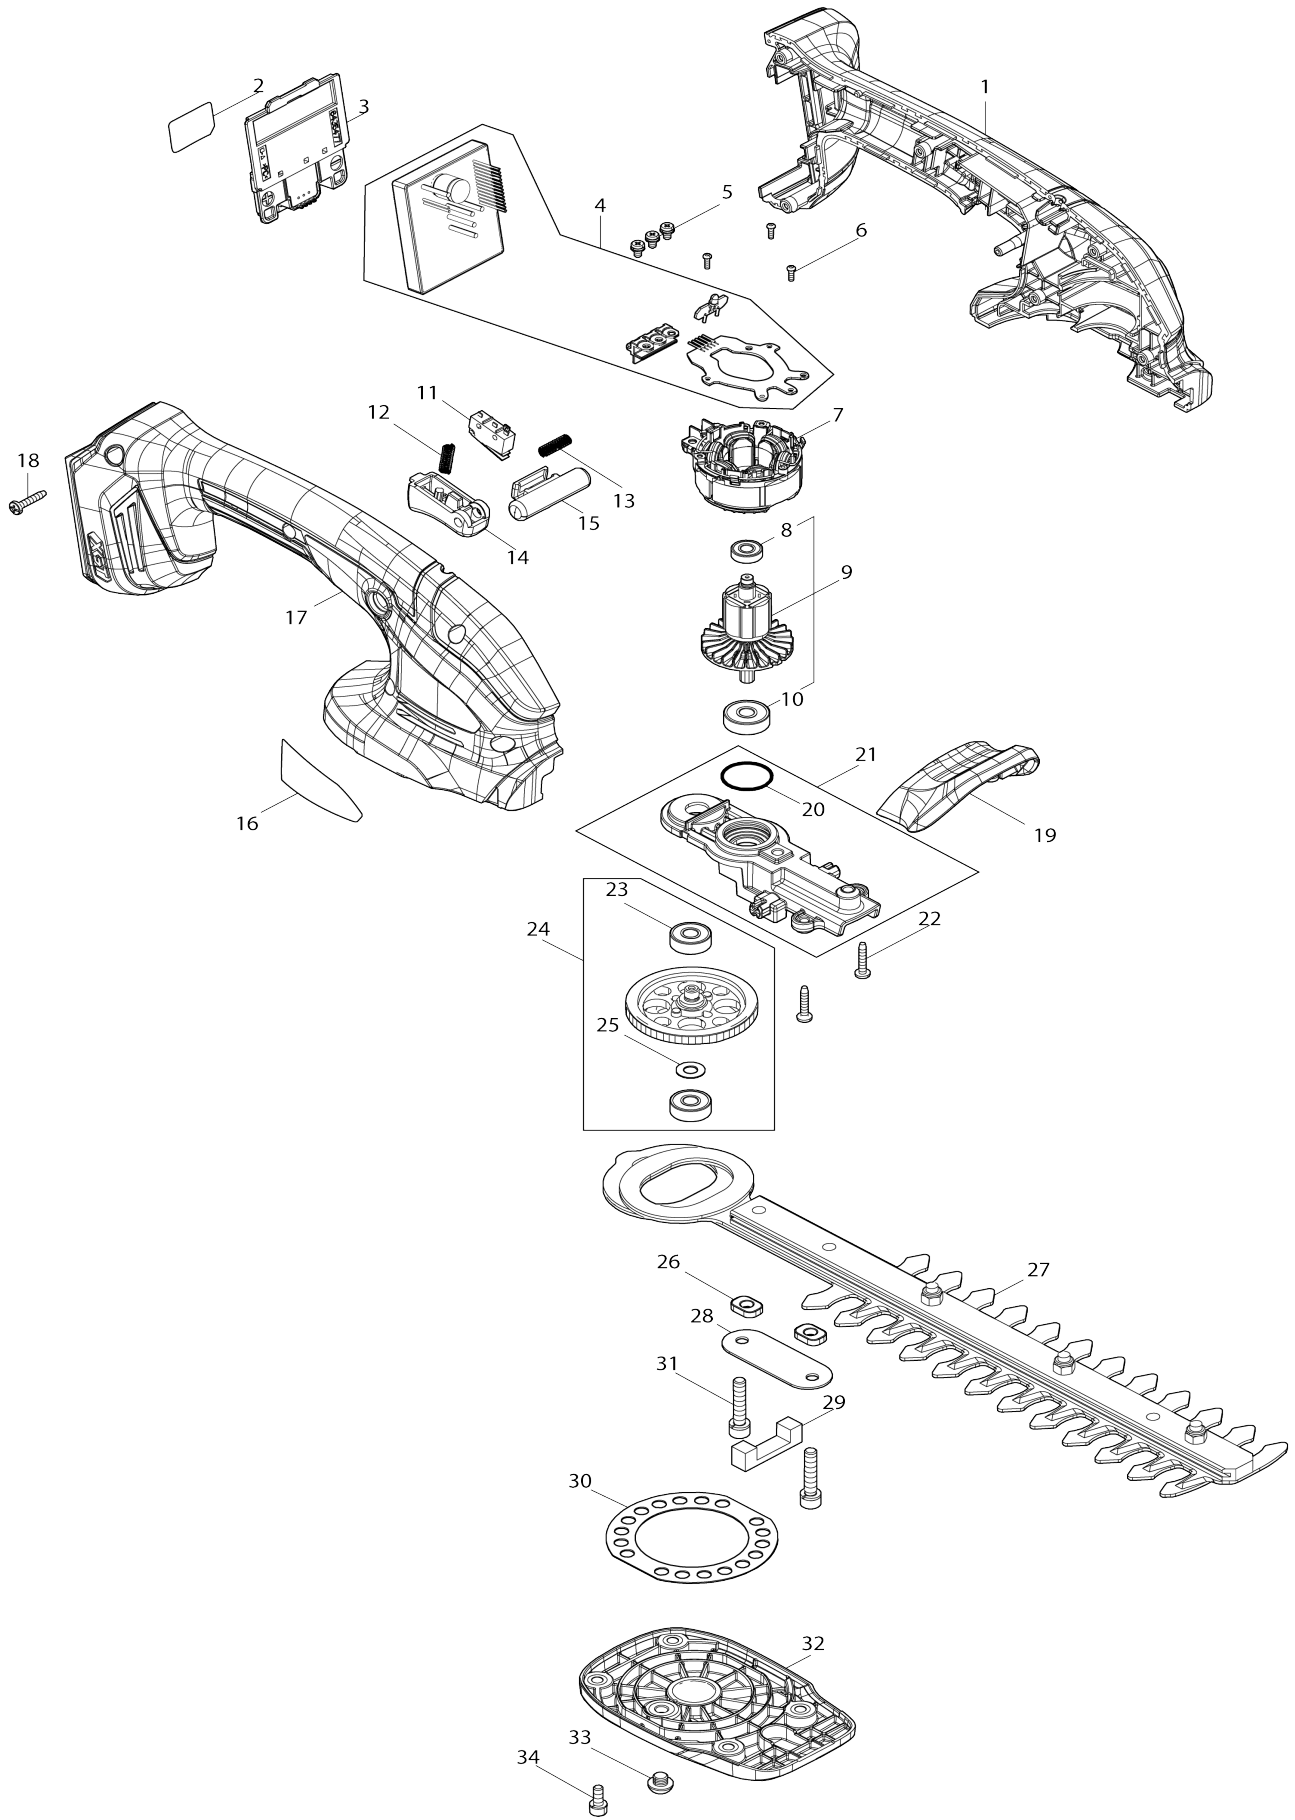

Model No.UH023G Cordless Hedge Trimmer

Model No.UH023G Cordless Hedge Trimmer

Item No.	Parts No.	Description	Interchangability	Q'ty	New/Old	Note1	Note2
001	1831Y1-5	HOUSING SET		1			
C10	263005-3	Rubber pin 6		2			
001		INC. 17					
002	8153L1-5	UH023G SERIAL NO. LABEL		1			
003	632W77-1	Terminal unit		1			
004	620T12-3	Controller		1			
005	652069-6	Flat head screw M3X6		3			
006	266490-9	Pan head tapping screw 2X6		3			
007	629D51-4	Stator		1			
008	210278-9	Ball bearing 695DDW		1			
009	519923-6	ROTOR ASS'Y		1			
009		INC. 8,10					
010	210022-4	Ball bearing 626DDW		1			
011	632L94-5	Switch unit		1			
012	231473-8	Compression spring 4		1			
013	231473-8	Compression spring 4		1			
014	4133X2-7	Switch lever		1			
015	413A16-6	Lock off button		1			
016	8153K9-2	UH023G NAME PLATE		1			
017	1831Y1-5	HOUSING SET		1			
C10	263005-3	Rubber pin 6		2			
017		INC. 1					
018	266429-2	Binding head tapping screw 3X16		6			
019	1412T8-8	Protector complete E		1			
C10	8094R2-1	CAUTION LABEL		1			
020	213325-5	O-ring 19		1			
021	137411-7	BEARING HOUSING ASS'Y		1			
021		INC. 20					
022	266429-2	Binding head tapping screw 3X16		2			
023	210028-2	Ball bearing 606ZZ		2			
024	137412-5	GEAR ASS'Y		1			
024		INC. 23,25					
025	253715-0	Flat washer 6		1			
026	313436-7	Spacer		2			
027	1916V9-4	Shear blade 200 set		1			
C10	253571-8	Flat washer 5		3			
C20	257876-8	Ring 5		3			
C30	264013-7	Hex. lock nut M5-8		3			
C40	265A40-3	Truss head screw M5X20		3			
C50	313436-7	Spacer		2			
C60	199450-5	Grease vessel set		1			
028	347E45-0	Lower plate		1			
029	422A85-6	Sponge seal		1			
030	347E44-2	Plate		1			
031	922241-7	Hex. socket head bolt M5X25 W		2			
032	1412S4-9	Under cover complete E		1			