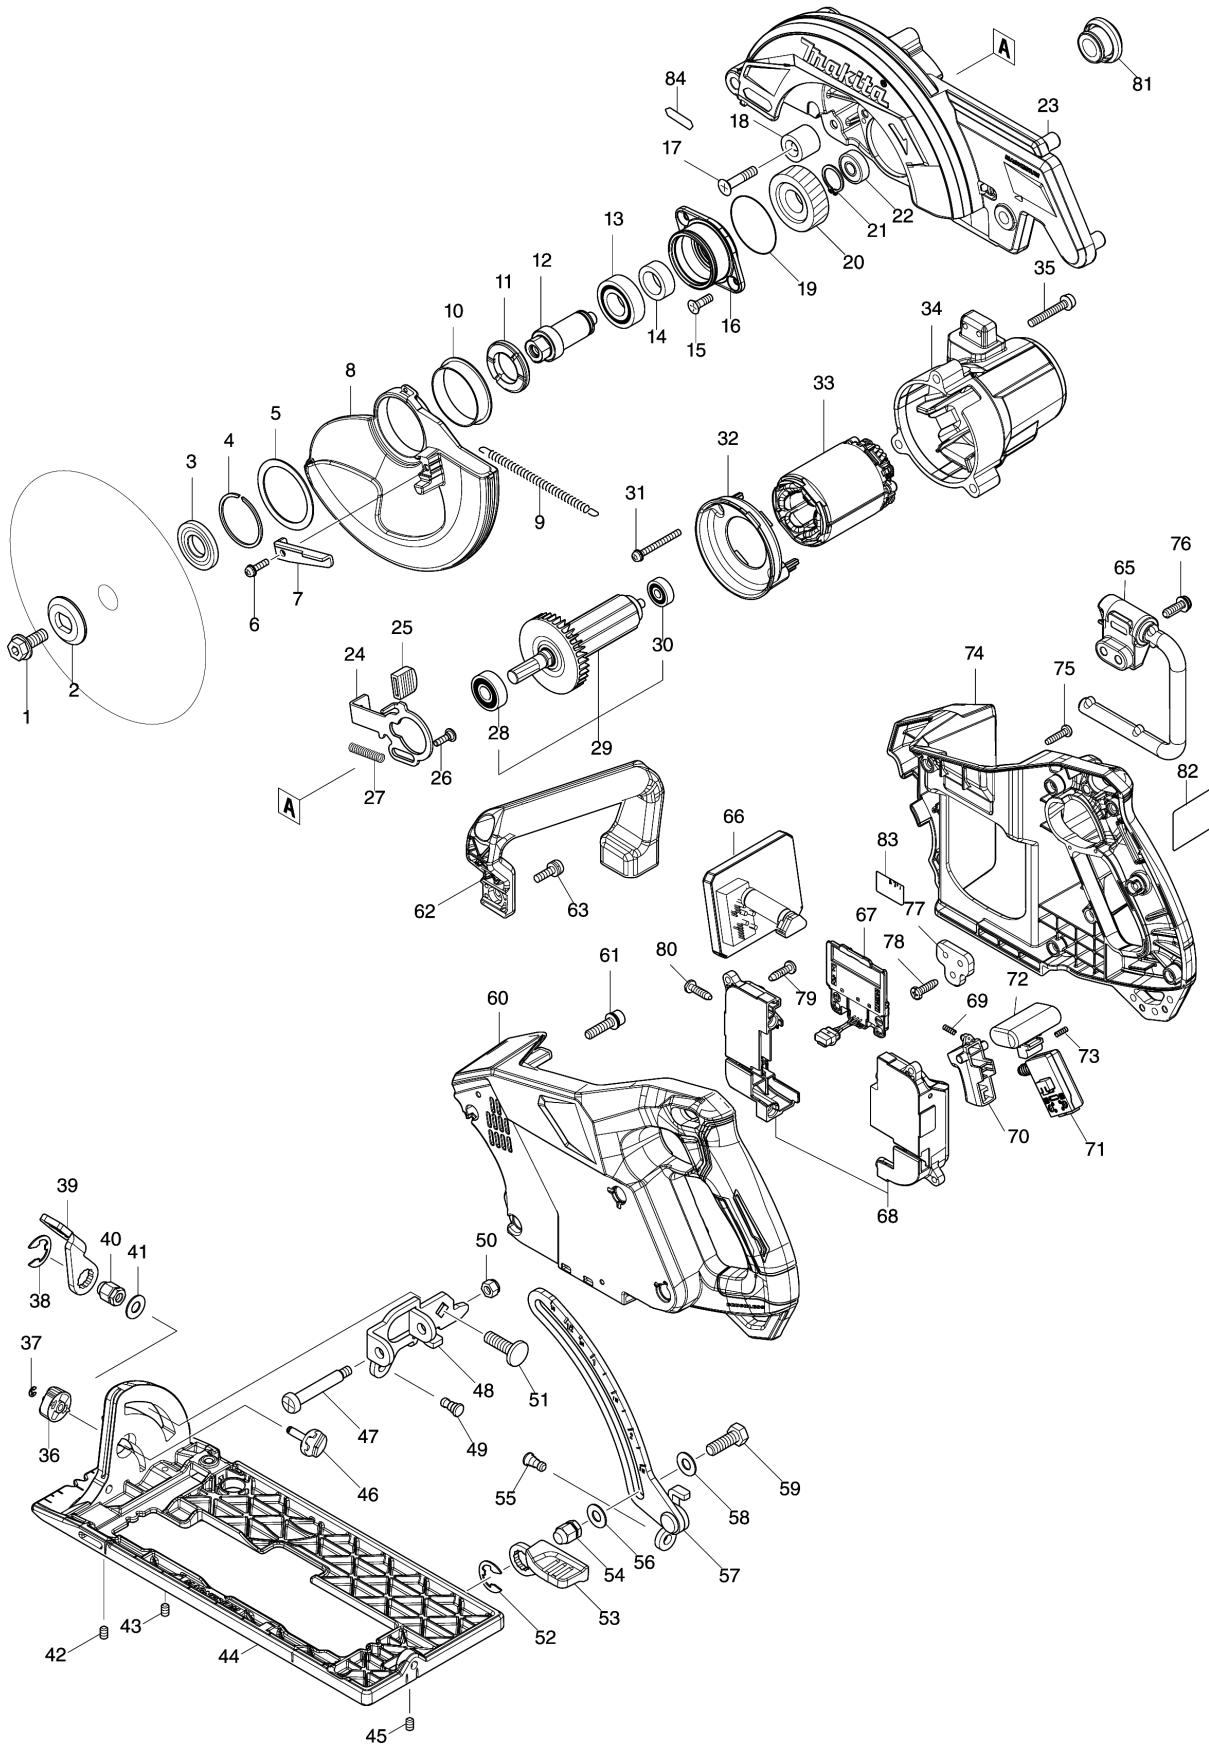

Model No.RS001G 185MM CORDLESS REAR HANDLE SAW