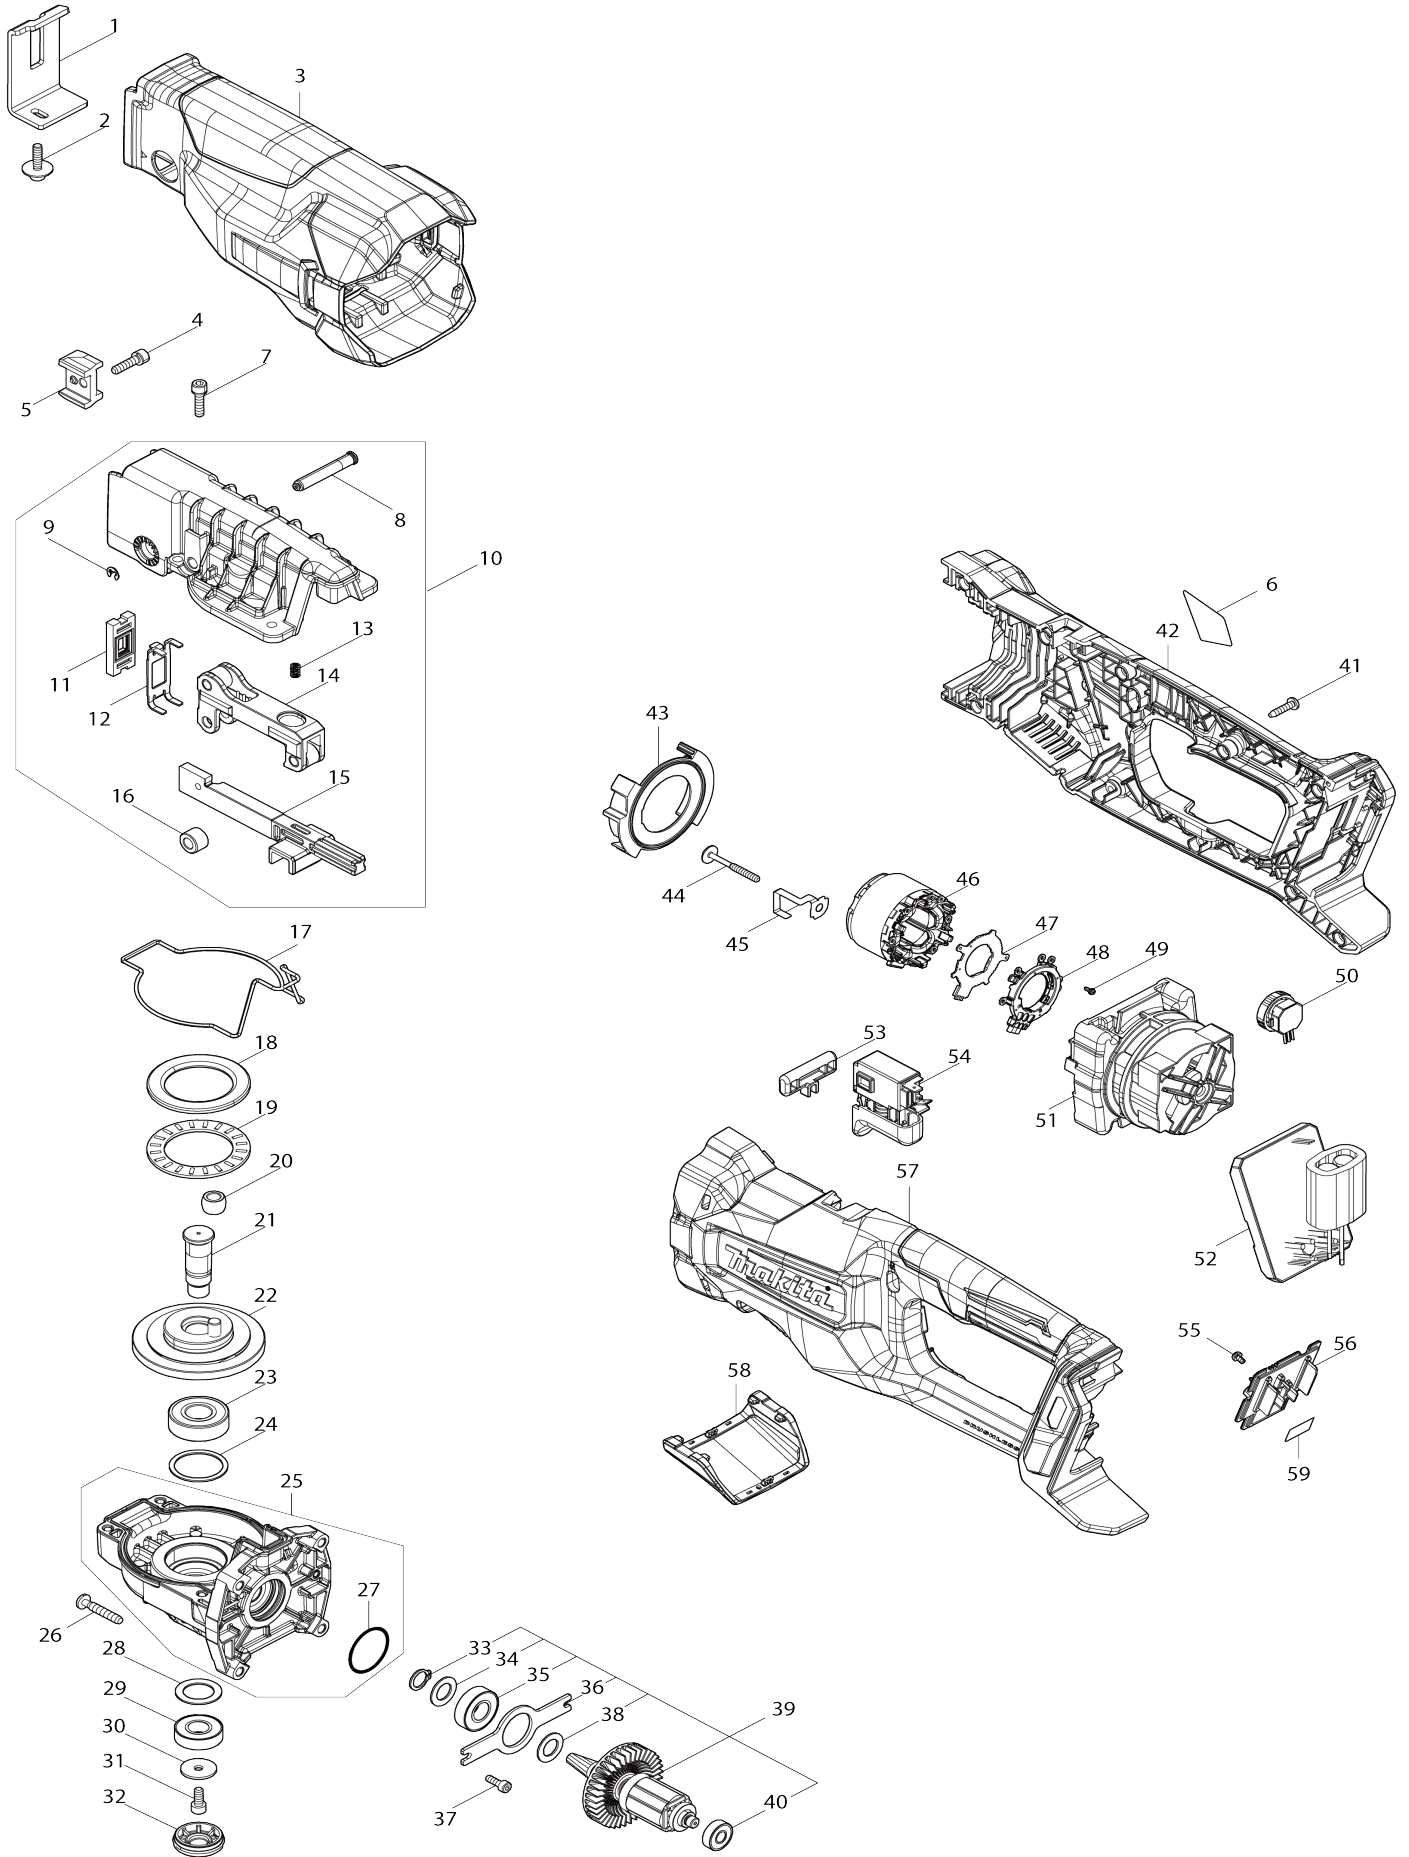

Model No. JR003G Cordless Recipro Saw

Model No. JR003G Cordless Recipro Saw

Item No.	Parts No.	Description	Interchangeability	Q'ty	New/Old	Note1	Note2
001	347E19-1	Shoe		1	*		
001-1	347F00-8	SHOE	<	1			
002	265E43-1	Hex. socket head bolt M5X20		1			
003	422C76-9	Insulation cover		1			
004	922231-0	Hex. socket head bolt M5X20 W		1			
005	313637-7	Blade clamp		1			
006	8151V8-9	Name plate JR003G		1			
007	266464-0	Hex. socket head bolt M5X20		4			
008	256B17-5	Flat fillister head pin 7		1			
009	961011-9	Stop ring (EXT) E-4		1			
010	122K20-1	Gear housing cover assembly		1	*		
010		INC. 8,9,11-16			*		
010-1	122L72-8	GEAR HOUSING COVER ASSEMBLY	<	1			
010-1		INC. 8,9,11-16					
011	422C84-0	Seal		1	*		
011-1	422D38-3	SEAL	<	1			
012	347E18-3	Seal support		1			
013	232958-7	Compression spring 4		1			
014	1412D9-4	Slider support complete		1			
015	313634-3	Slider		1			
016	257A62-7	Sleeve 7		1			
017	422C85-8	Seal ring		1			
018	253637-4	Flat washer 40		1			
019	216067-0	Thrust needle cage 4060		1			
020	257A63-5	Sleeve 7.5		1			
021	327F90-7	Gear shaft		1			
022	227C39-8	Spiral bevel gear 59		1			
023	211228-7	Ball bearing 6202DDW		1			
024	253638-2	Flat washer 28		1			
025	137366-6	Gear housing assembly		1			
025		INC. 27					
026	266553-1	Binding head tapping screw 5X30		4			
027	213437-4	O-ring 28		1			
028	253636-6	Flat washer 18		1			
029	211131-2	Ball bearing 6001DDW		1			
030	253462-3	Flat washer 5		1			
031	265903-7	Hex. socket head bolt M5X12		1			
032	422C86-6	Cap		1			
033	961052-5	Retaining ring (EXT) S-12		1			
034	253744-3	Flat washer 12		1			
035	211131-2	Ball bearing 6001DDW		1			
036	285062-1	Bearing retainer 80		1			
037	265353-6	Hex. socket head bolt M4X12		2			
038	253744-3	Flat washer 12		1			
039	519918-9	Rotor assembly		1			
039		INC. 33-36,38,40					