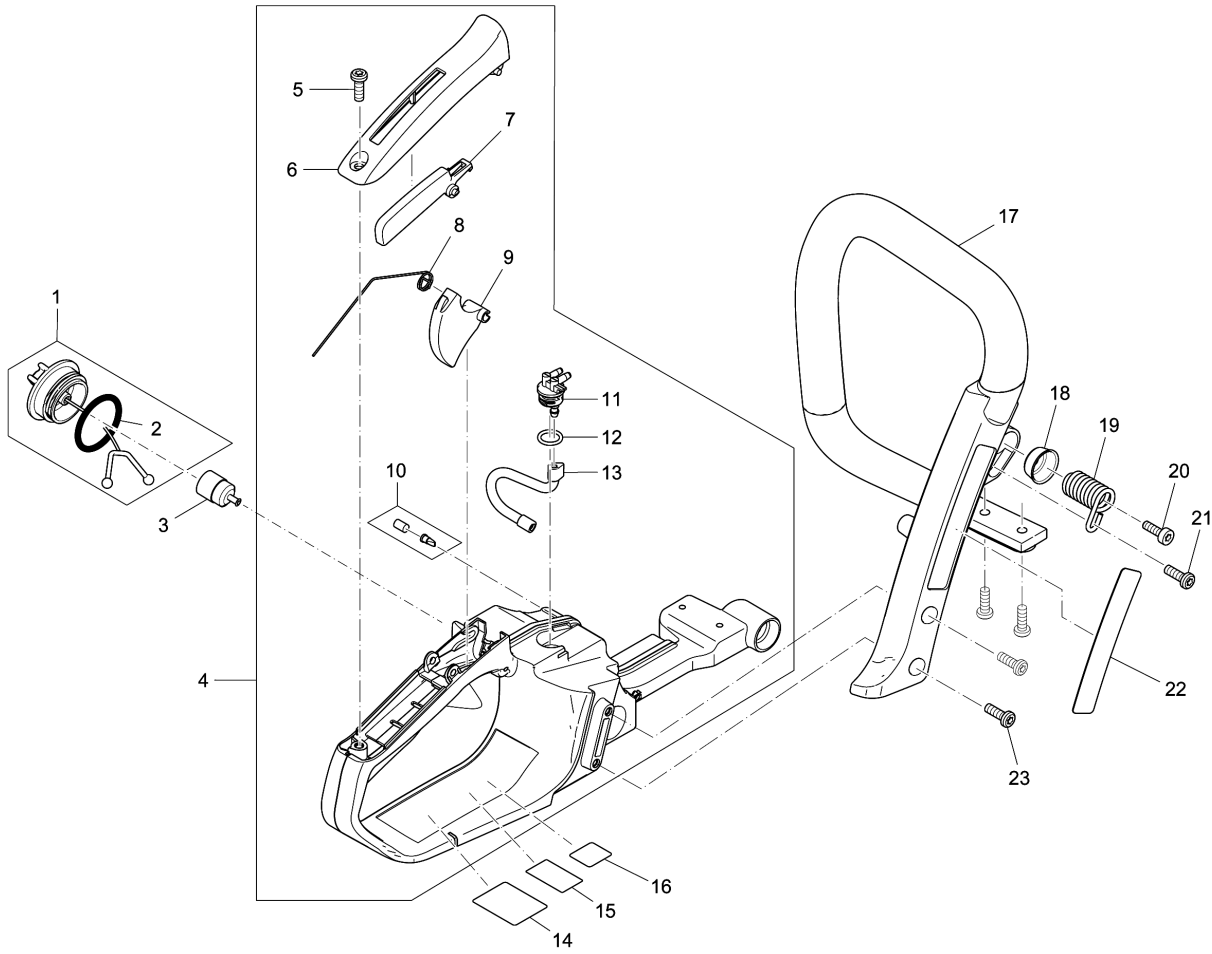

Model No.EA3500S PETROL CHAIN SAW