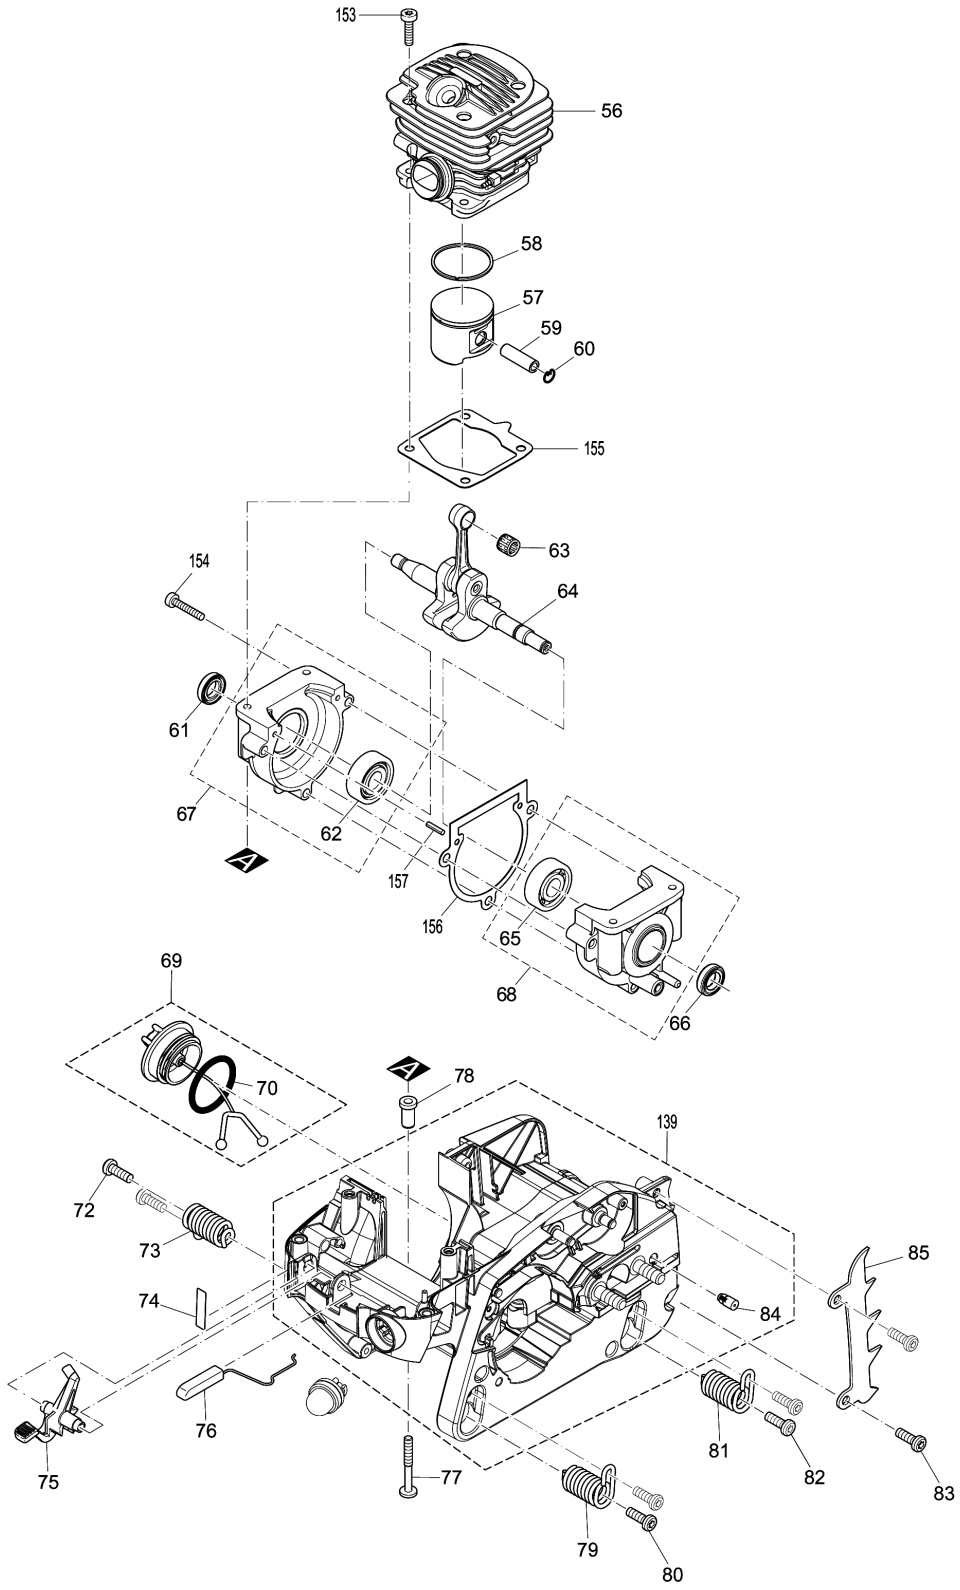

Model No.EA3500S PETROL CHAIN SAW