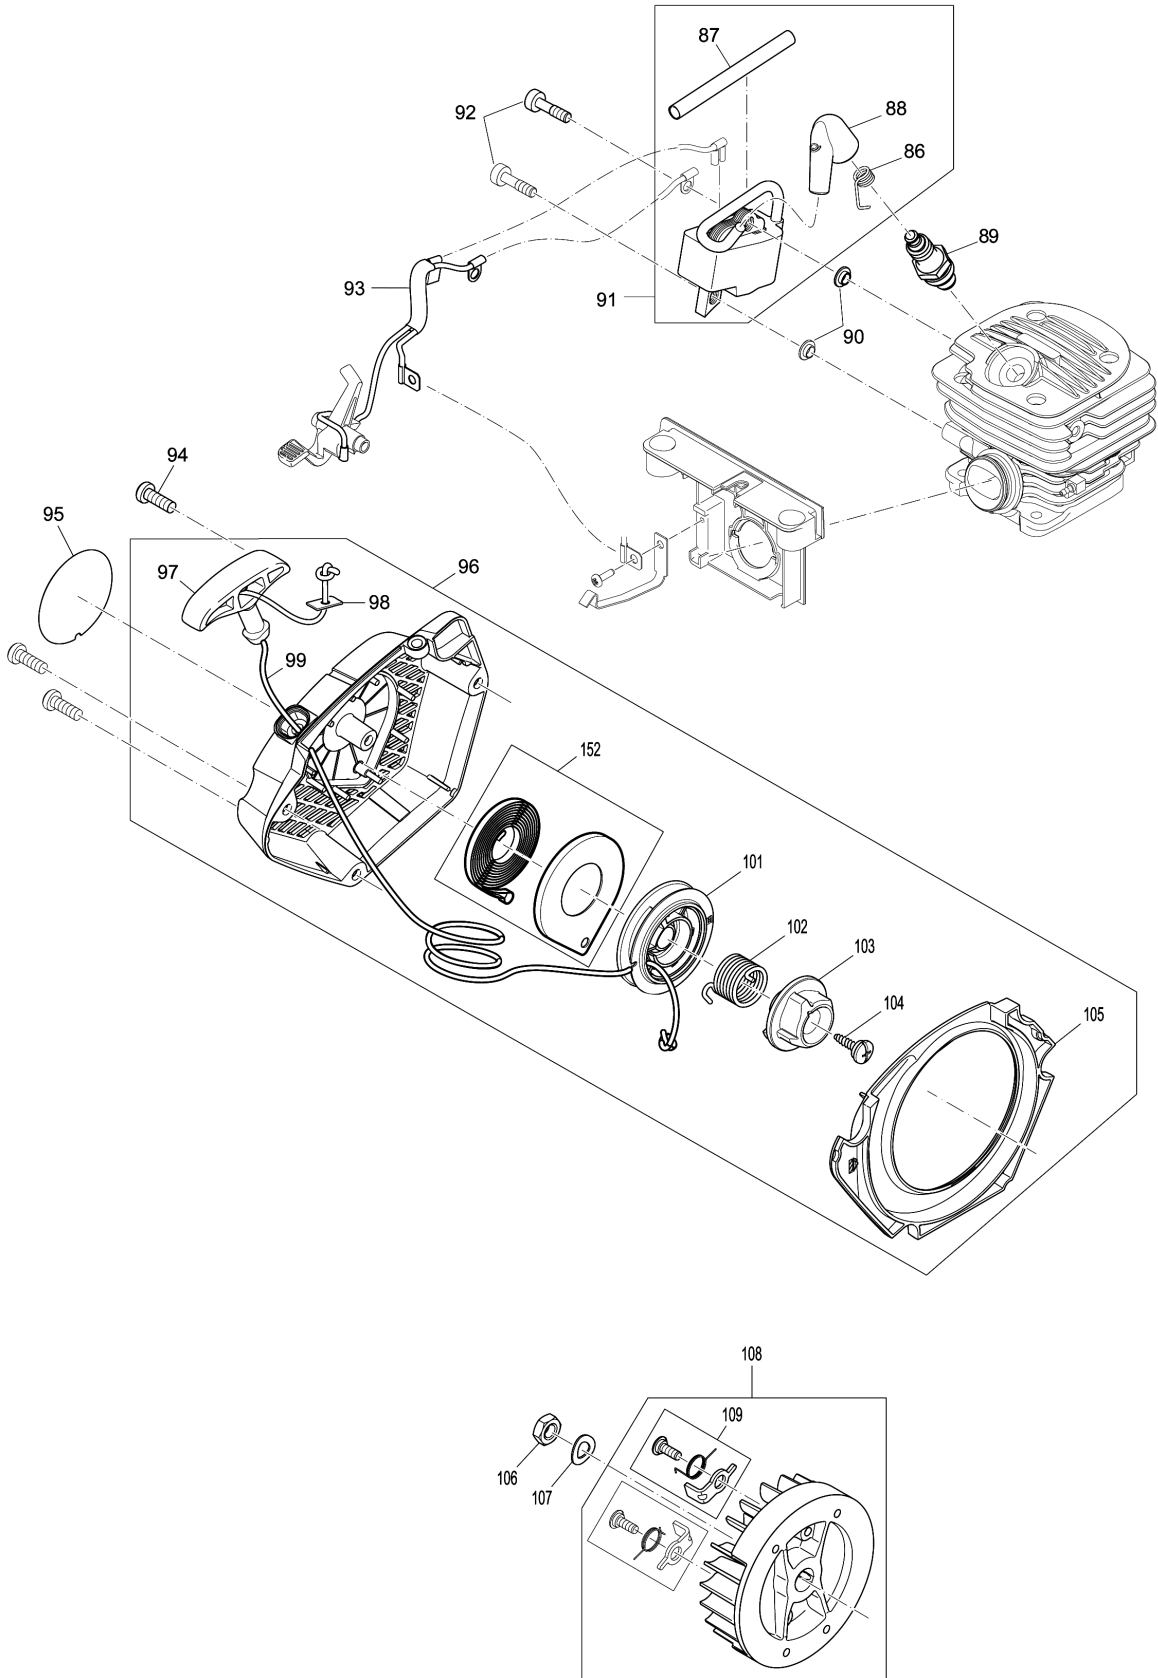

Model No.EA3500S PETROL CHAIN SAW