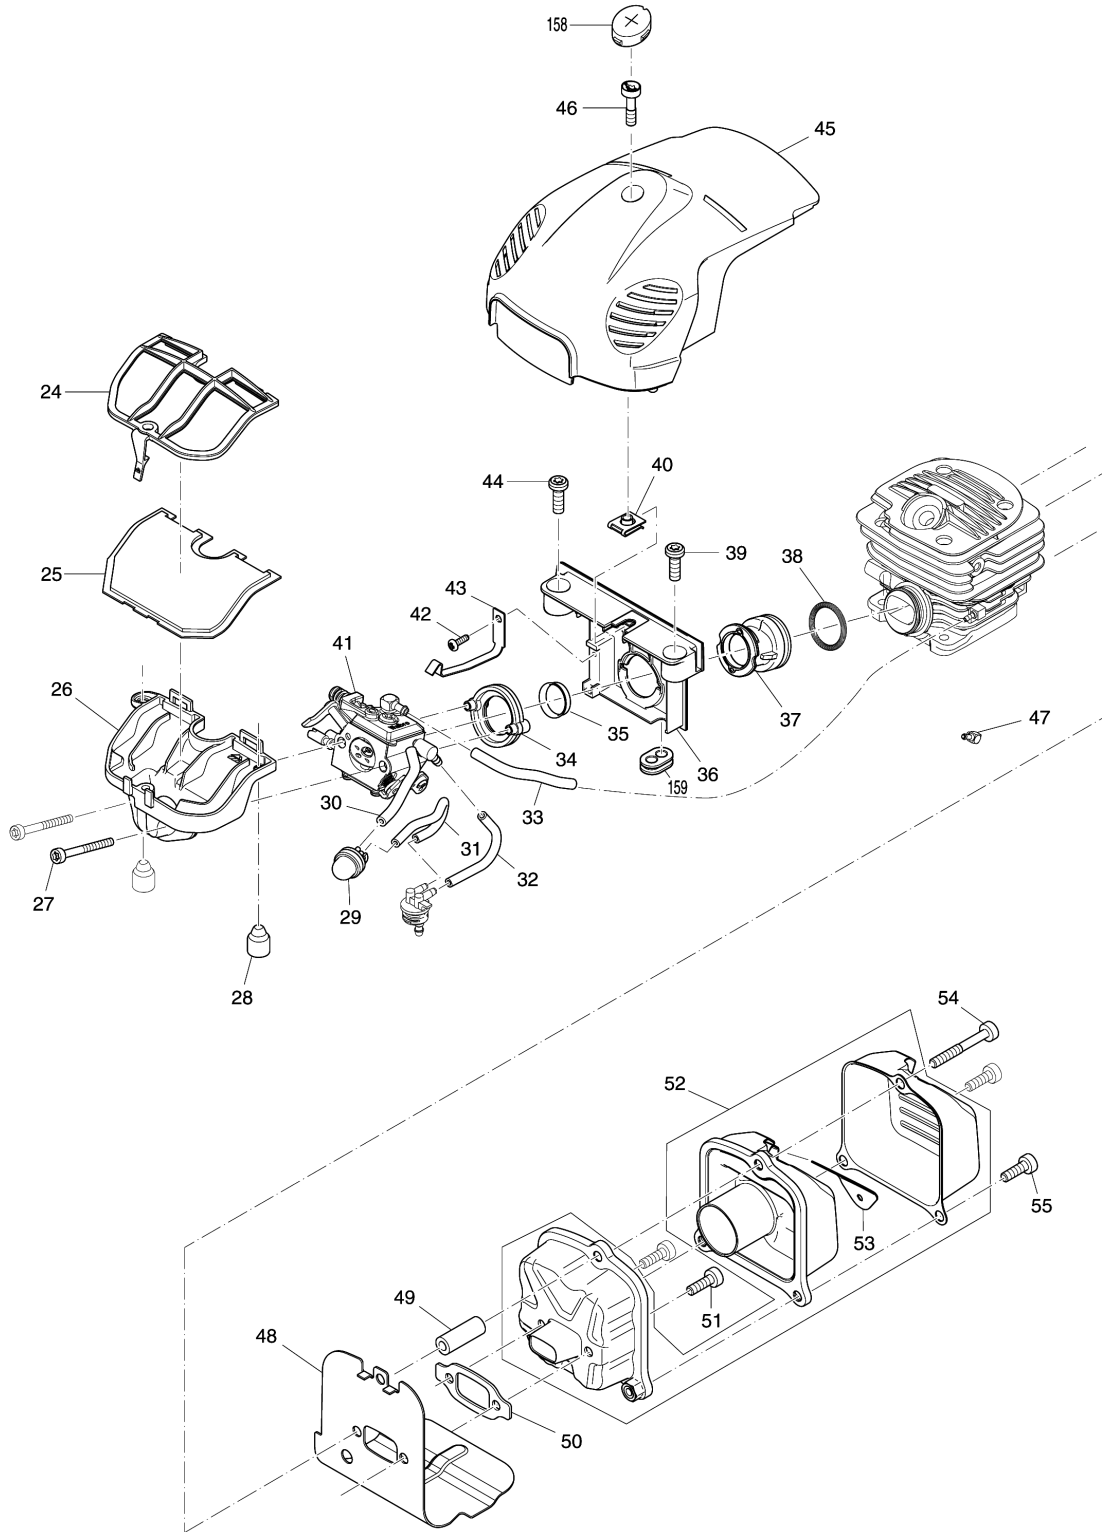

Model No.EA3500S PETROL CHAIN SAW