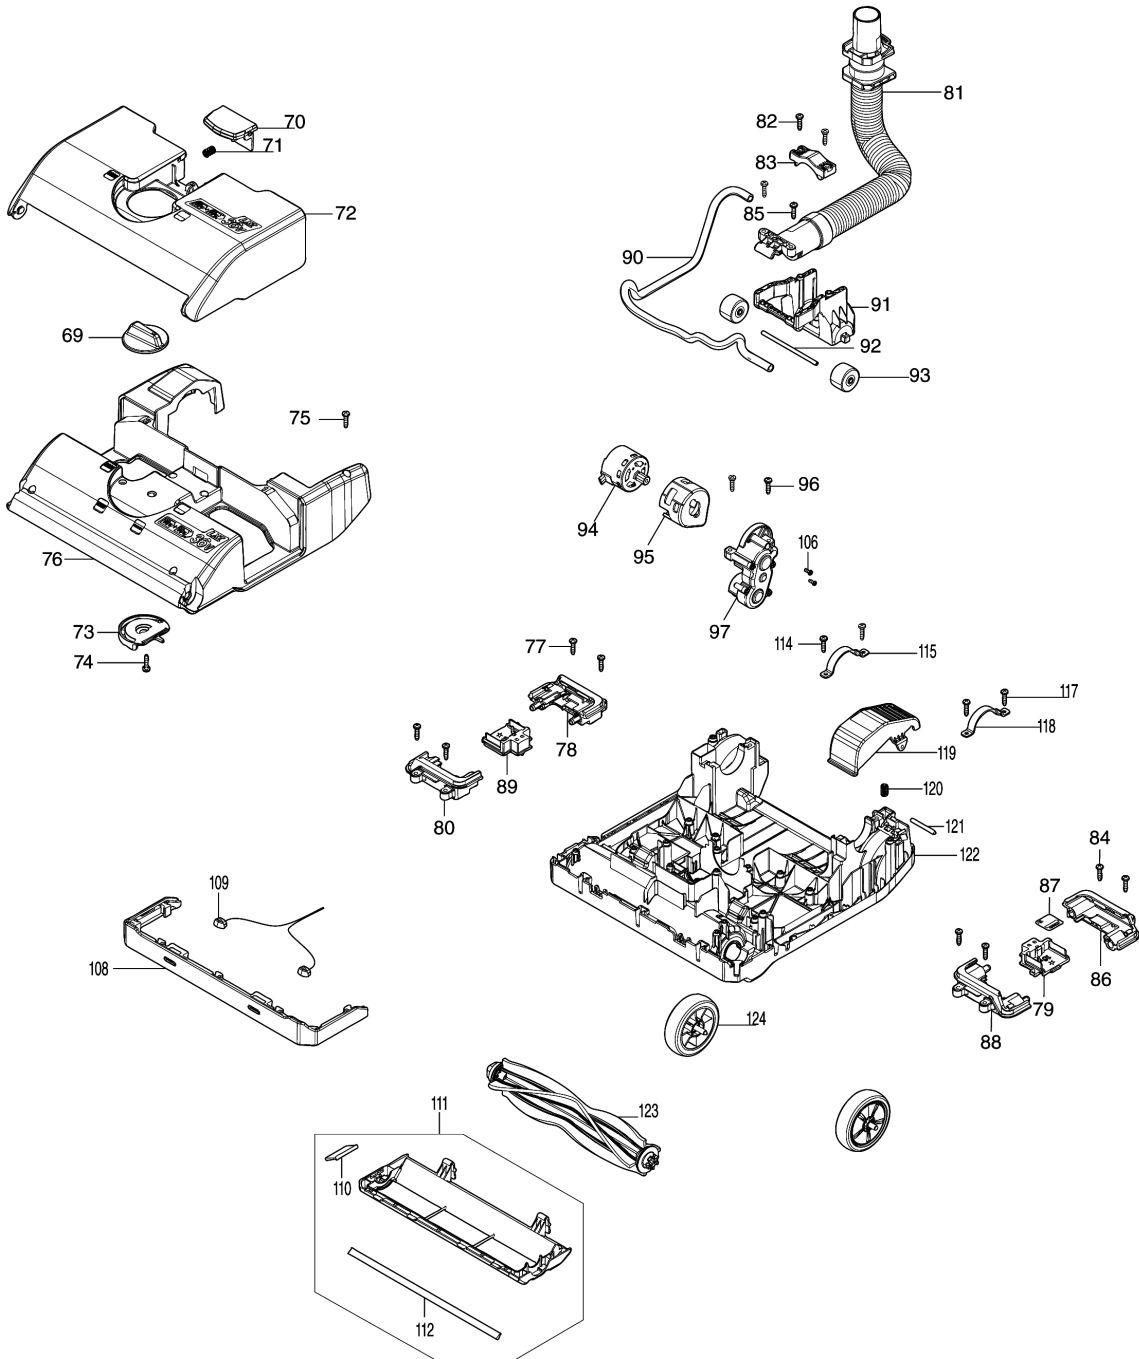

Model No.DVC560 CORDLESS UPRIGHT CLEANER