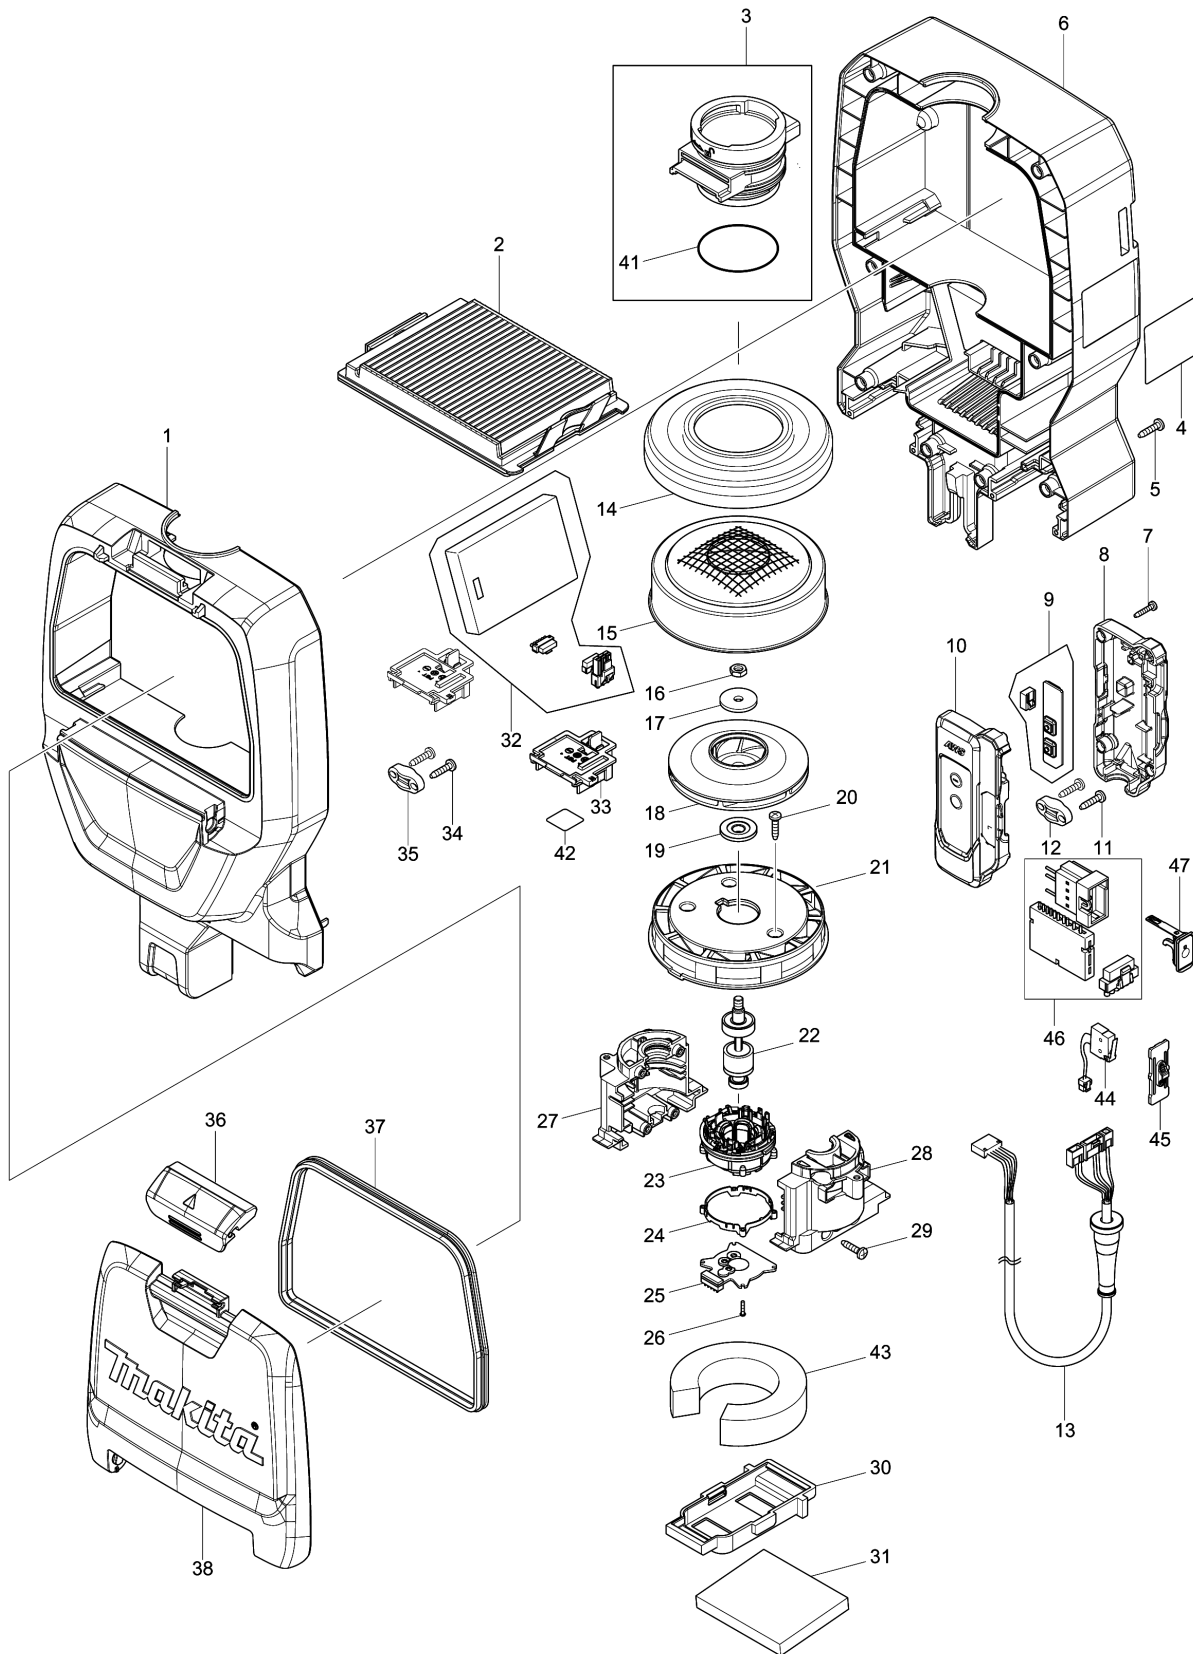

Model No.DVC265 DC BACKPACK VACUUM CLEANER