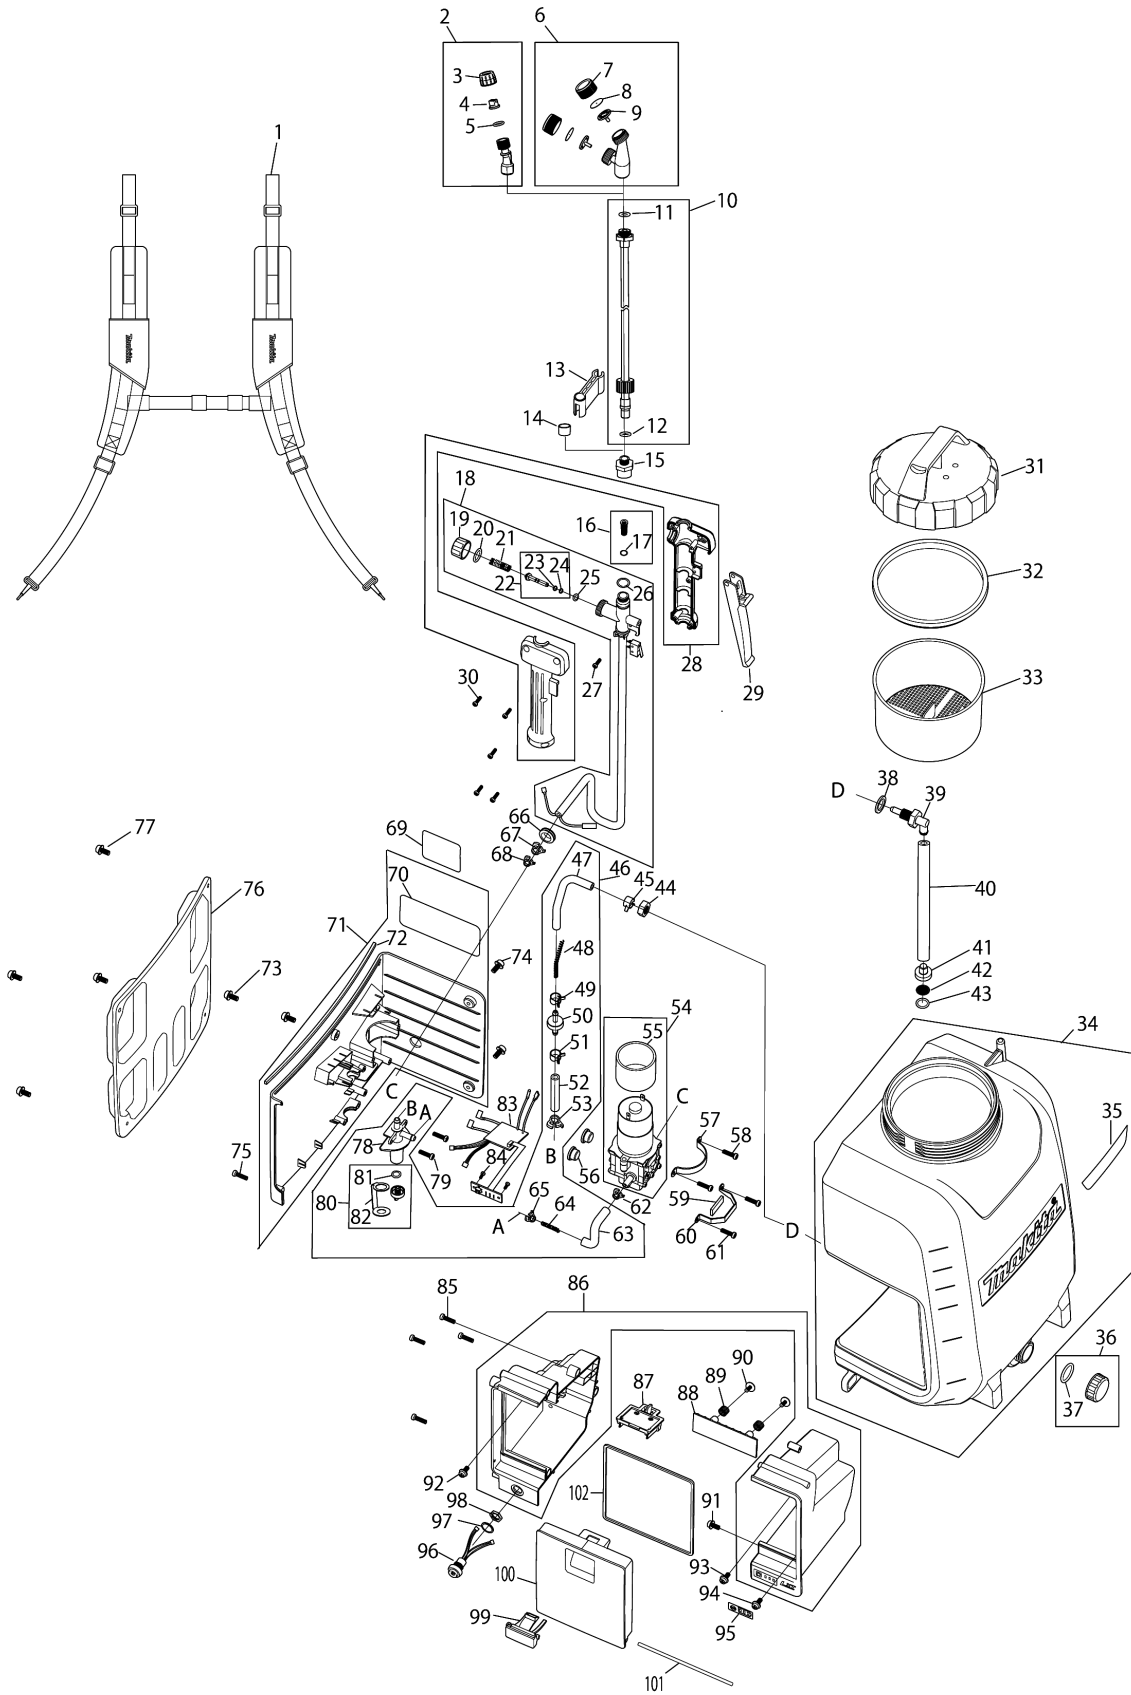

Model No.DUS158 CORDLESS GARDEN SPRAYER