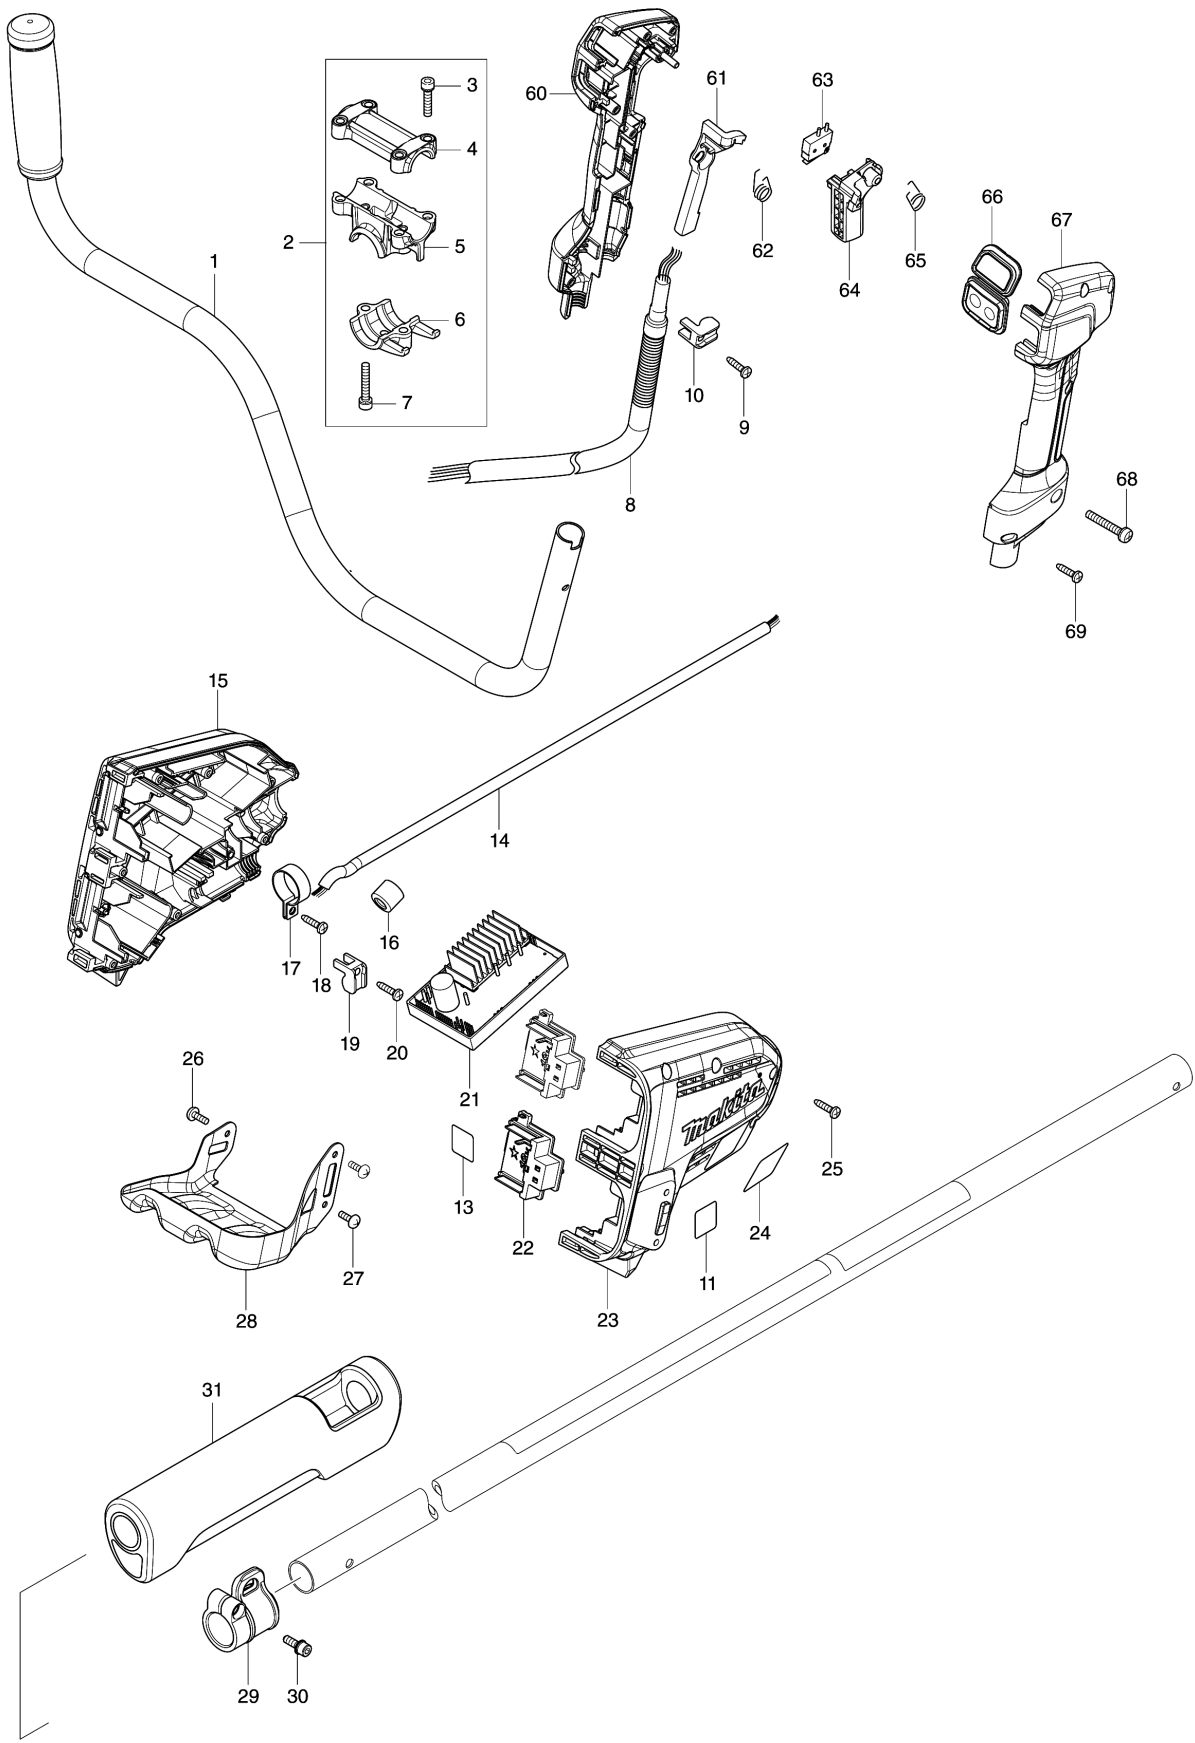

Model No.DUR368A CORDLESS GRASS TRIMMER