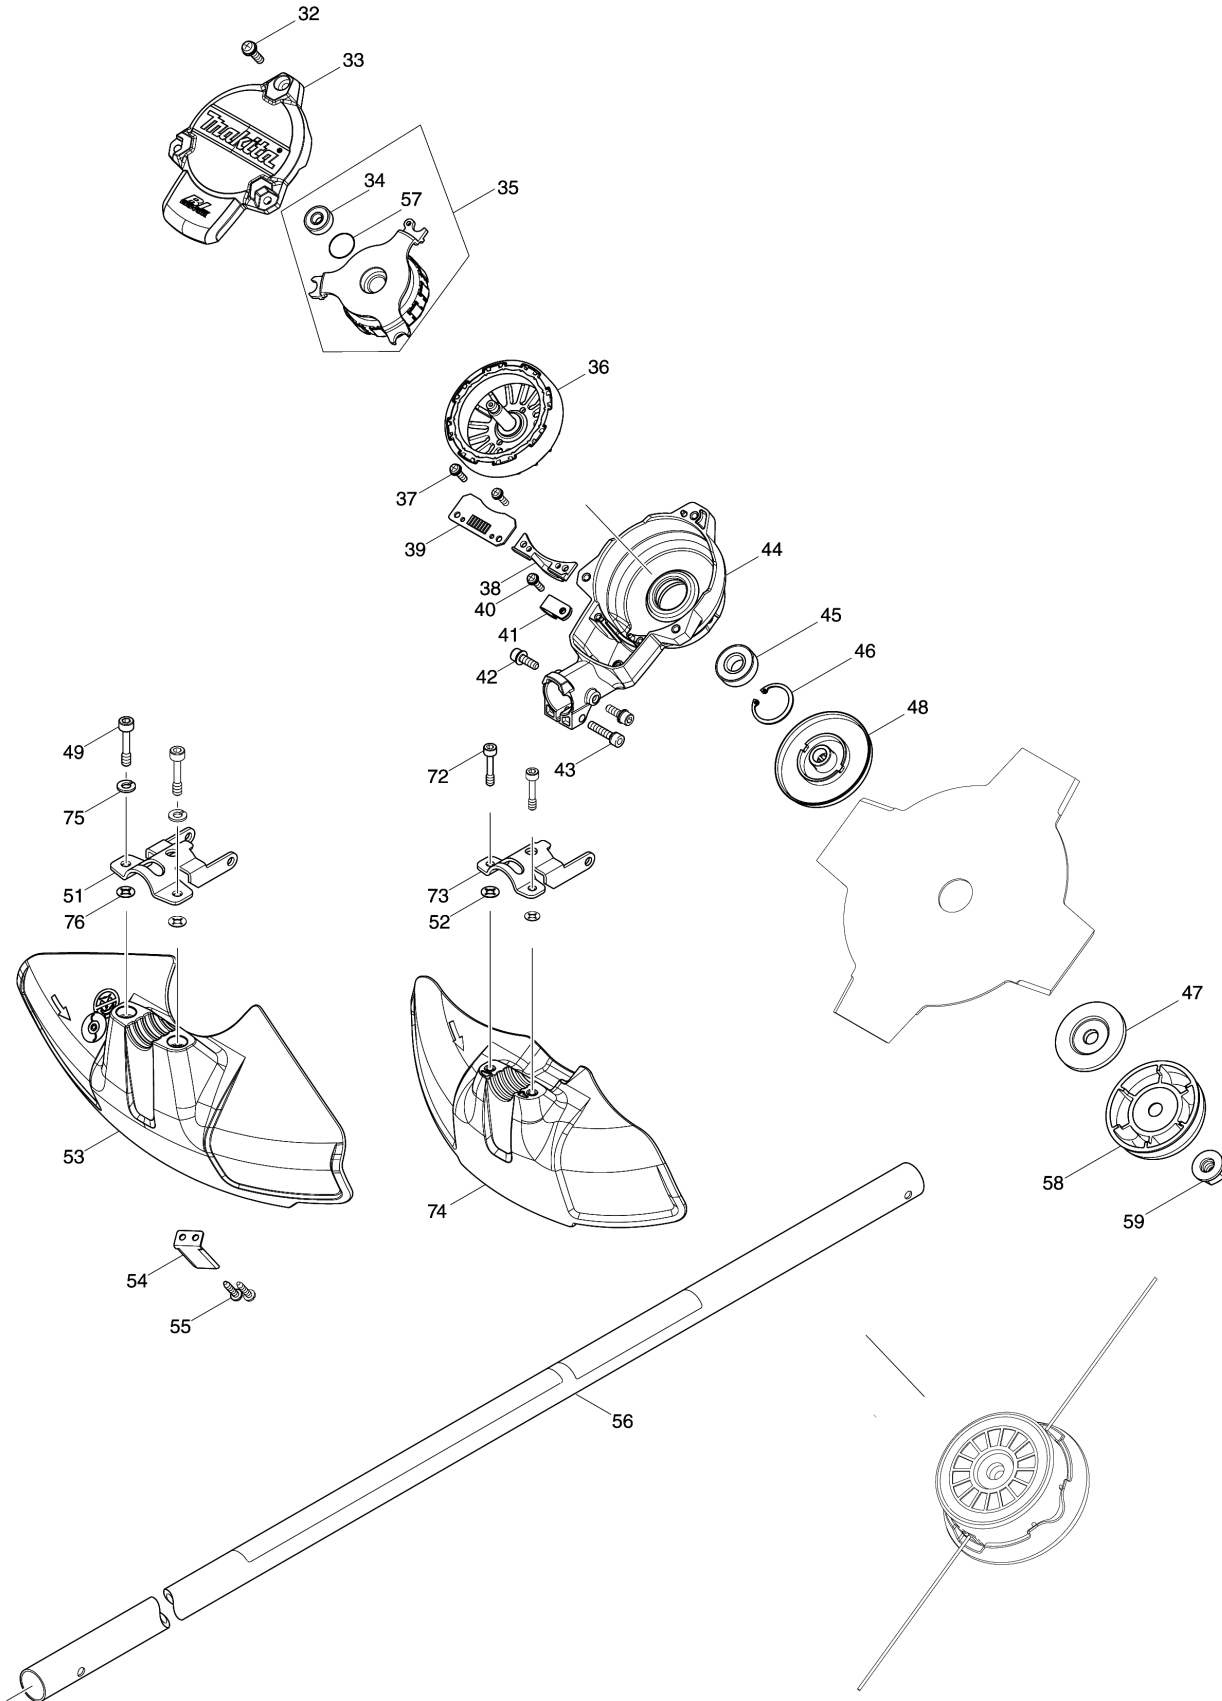

Model No.DUR368A CORDLESS GRASS TRIMMER