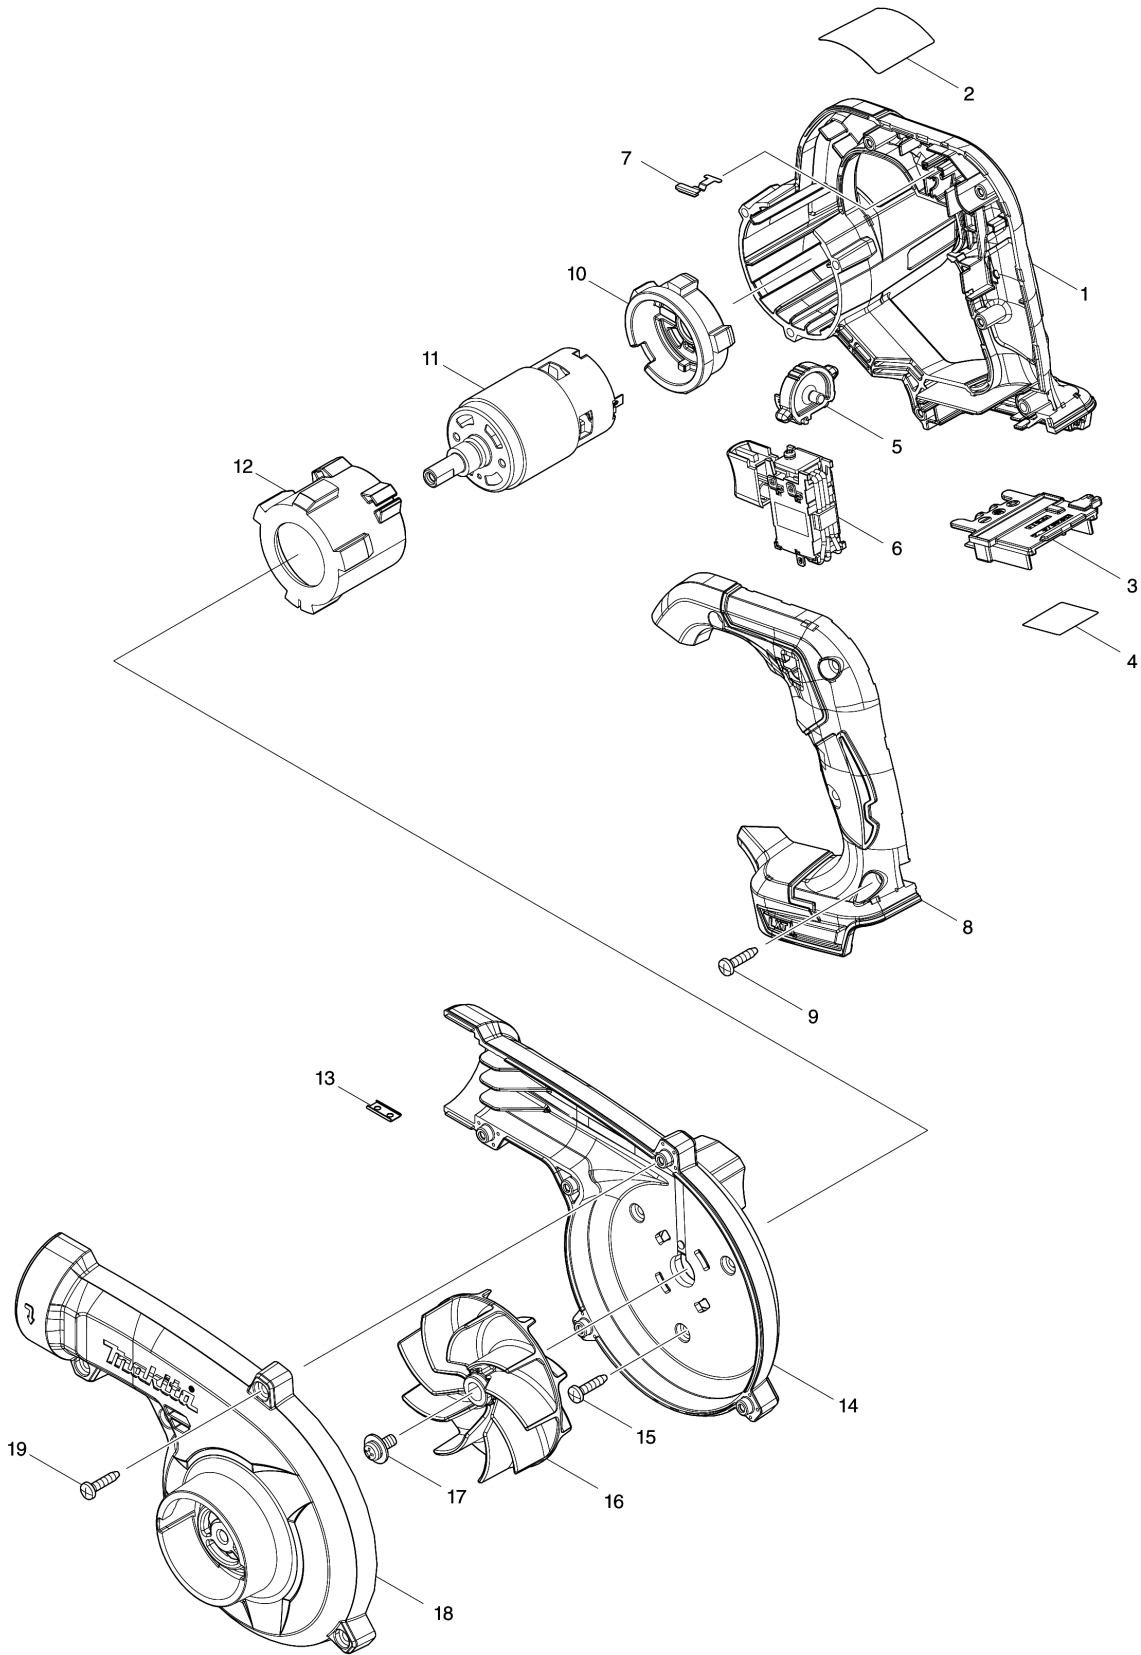

Model No.DUB186 CORDLESS BLOWER

Model No.DUB186 CORDLESS BLOWER

Položaj	Številka dela	Opis	Sprememba	Količina	New/Old	Opcijsko 1	Opcijsko 2	Opomba
001	183P63-8	MOTOR HOUSING SET		1				
D10		INC. 8						
002	856X46-6	DUB186 NAME PLATE		1				
003	643874-2	TERMINAL		1				
004	856X53-9	DUB186 SERIAL NO. LABEL		1				
005	412573-5	DIAL		1				
006	632P93-1	SWITCH UNIT		1				
007	232620-4	LEAF SPRING		1				
008	183P63-8	MOTOR HOUSING SET		1				
D10		INC. 1						
009	266326-2	TAPPING SCREW 4X18		5				
010	422589-2	MOTOR RUBBER RING B		1				
011	629484-9	DC MOTOR		1				
012	422588-4	MOTOR RUBBER RING A		1				
013	345998-7	SET PLATE		1				
014	140U56-8	FAN HOUSING COMPLETE		1				
C10	8012T7-9	CAUTION LABEL		1				
015	266326-2	TAPPING SCREW 4X18		3				
016	240210-9	FAN 85		1				
017	265B25-5	PAN HEAD SCREW M5X12 WITH WG		1				
018	412572-7	FAN COVER		1				
019	266326-2	TAPPING SCREW 4X18		5				
A02	191G09-6	GARDEN NOZZLE ASSEMBLY SET		1				
C10	412574-3	JOINT		1				
A03B	450128-8	BATTERY COVER		1				
A04B	***DC18RC	DC18RC FAST CHARGER		1				
D10		COMPO-PARTS						
A05B	197280-8	BATTERY BL1850B SET		1				
E01	807950-8	SOUND 95DB LABEL		1				

Please order the parts with part number.

Print Date 8/12/2020