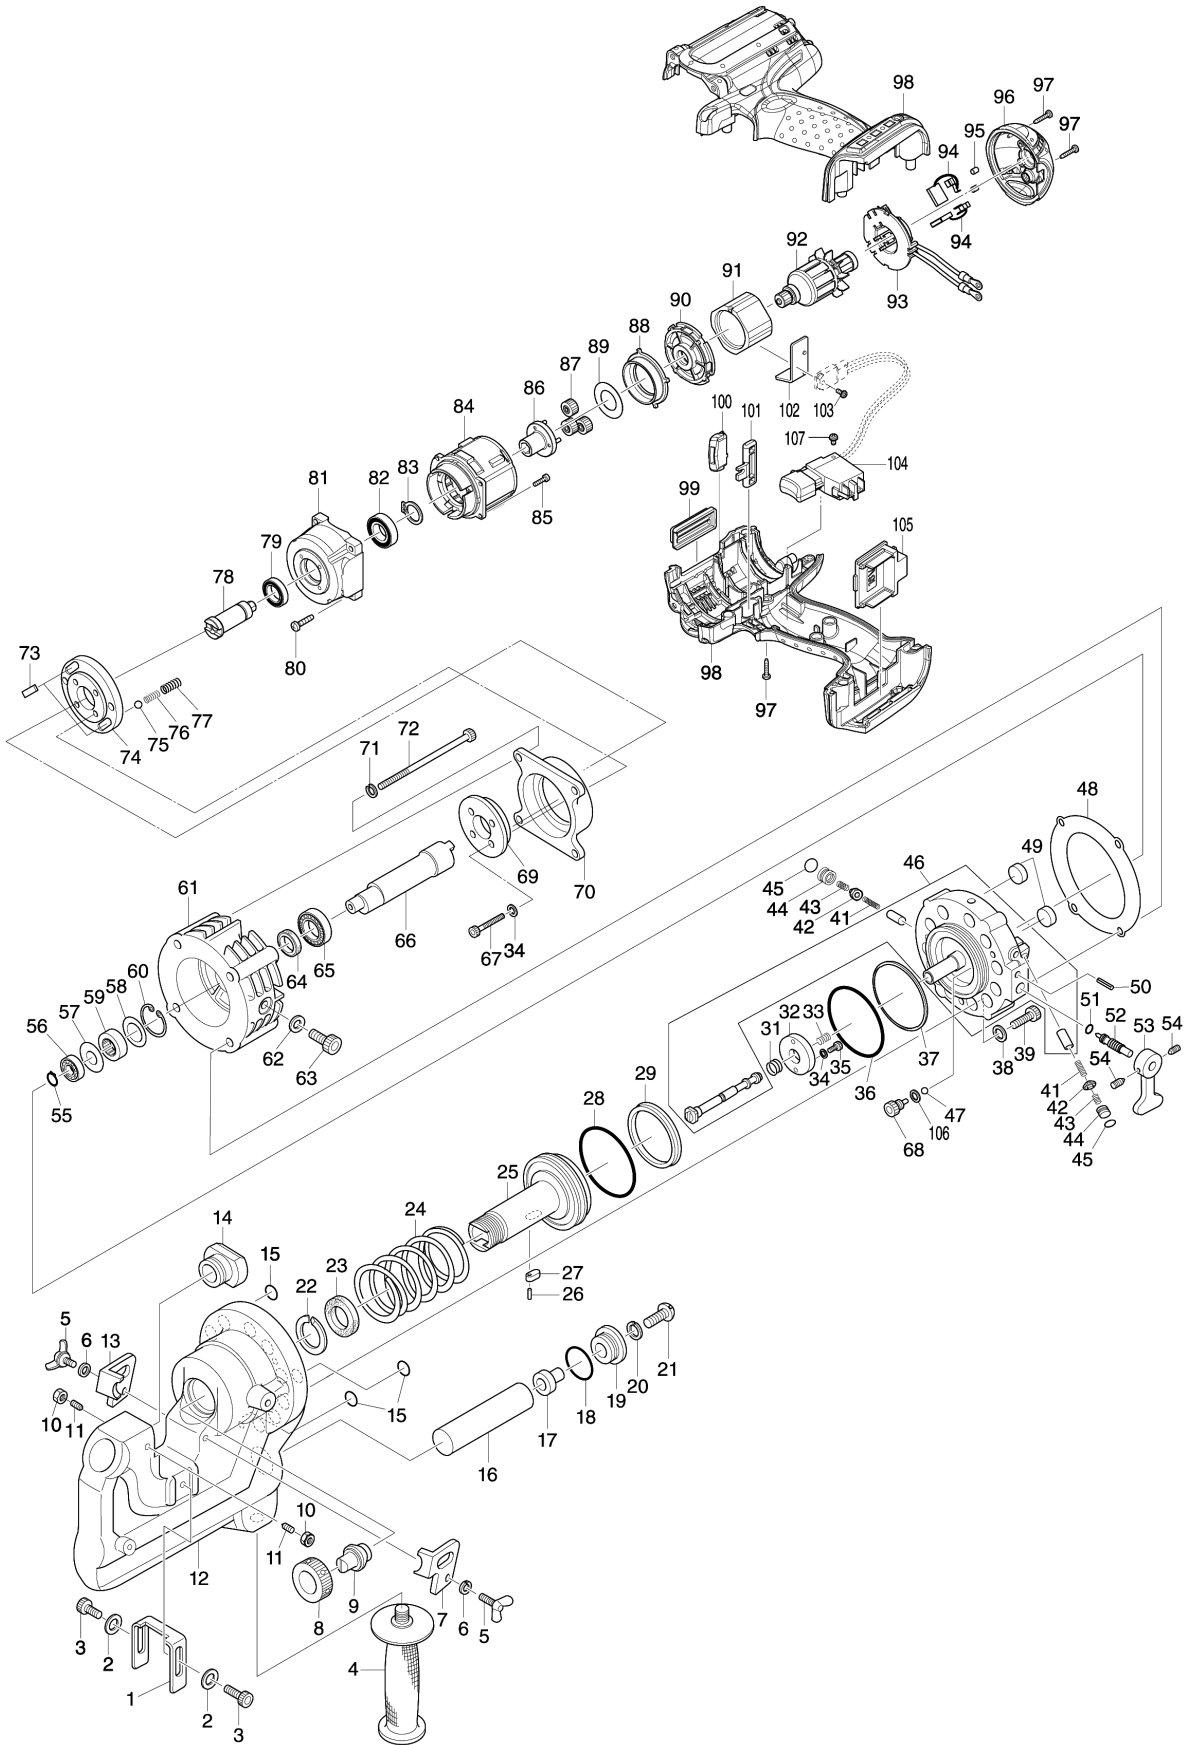

Model No.DPP200 CORDLESS HOLE PUNCHER