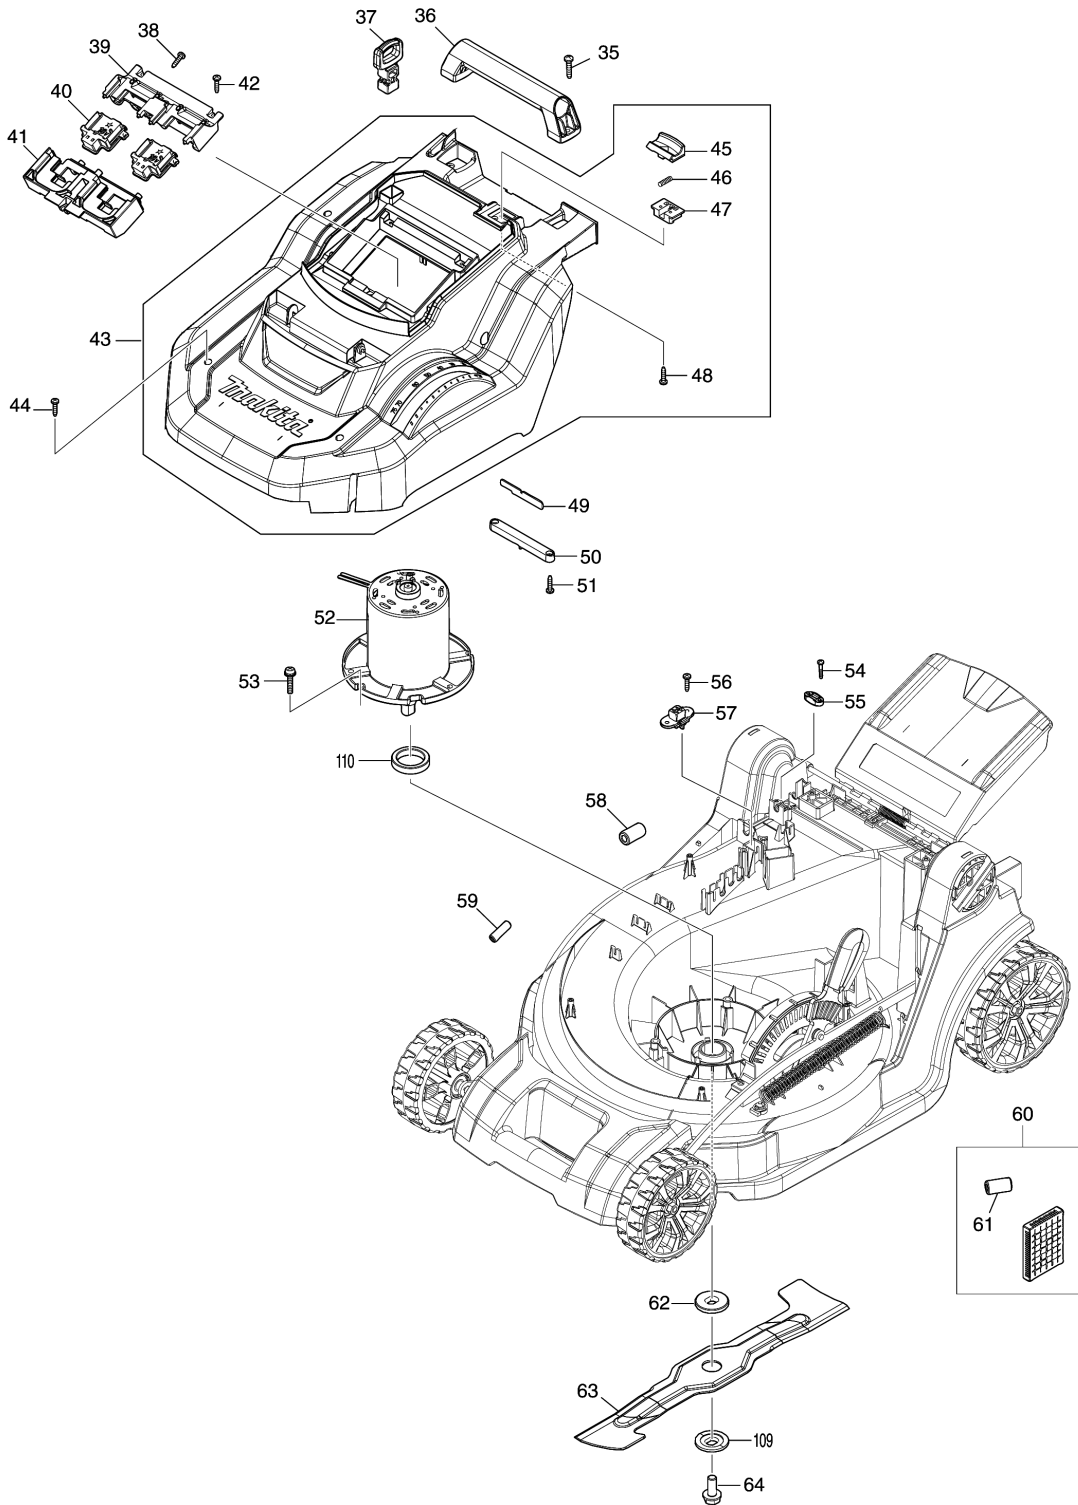

Model No.DLM432 430MM CORDLESS LAWN MOWER