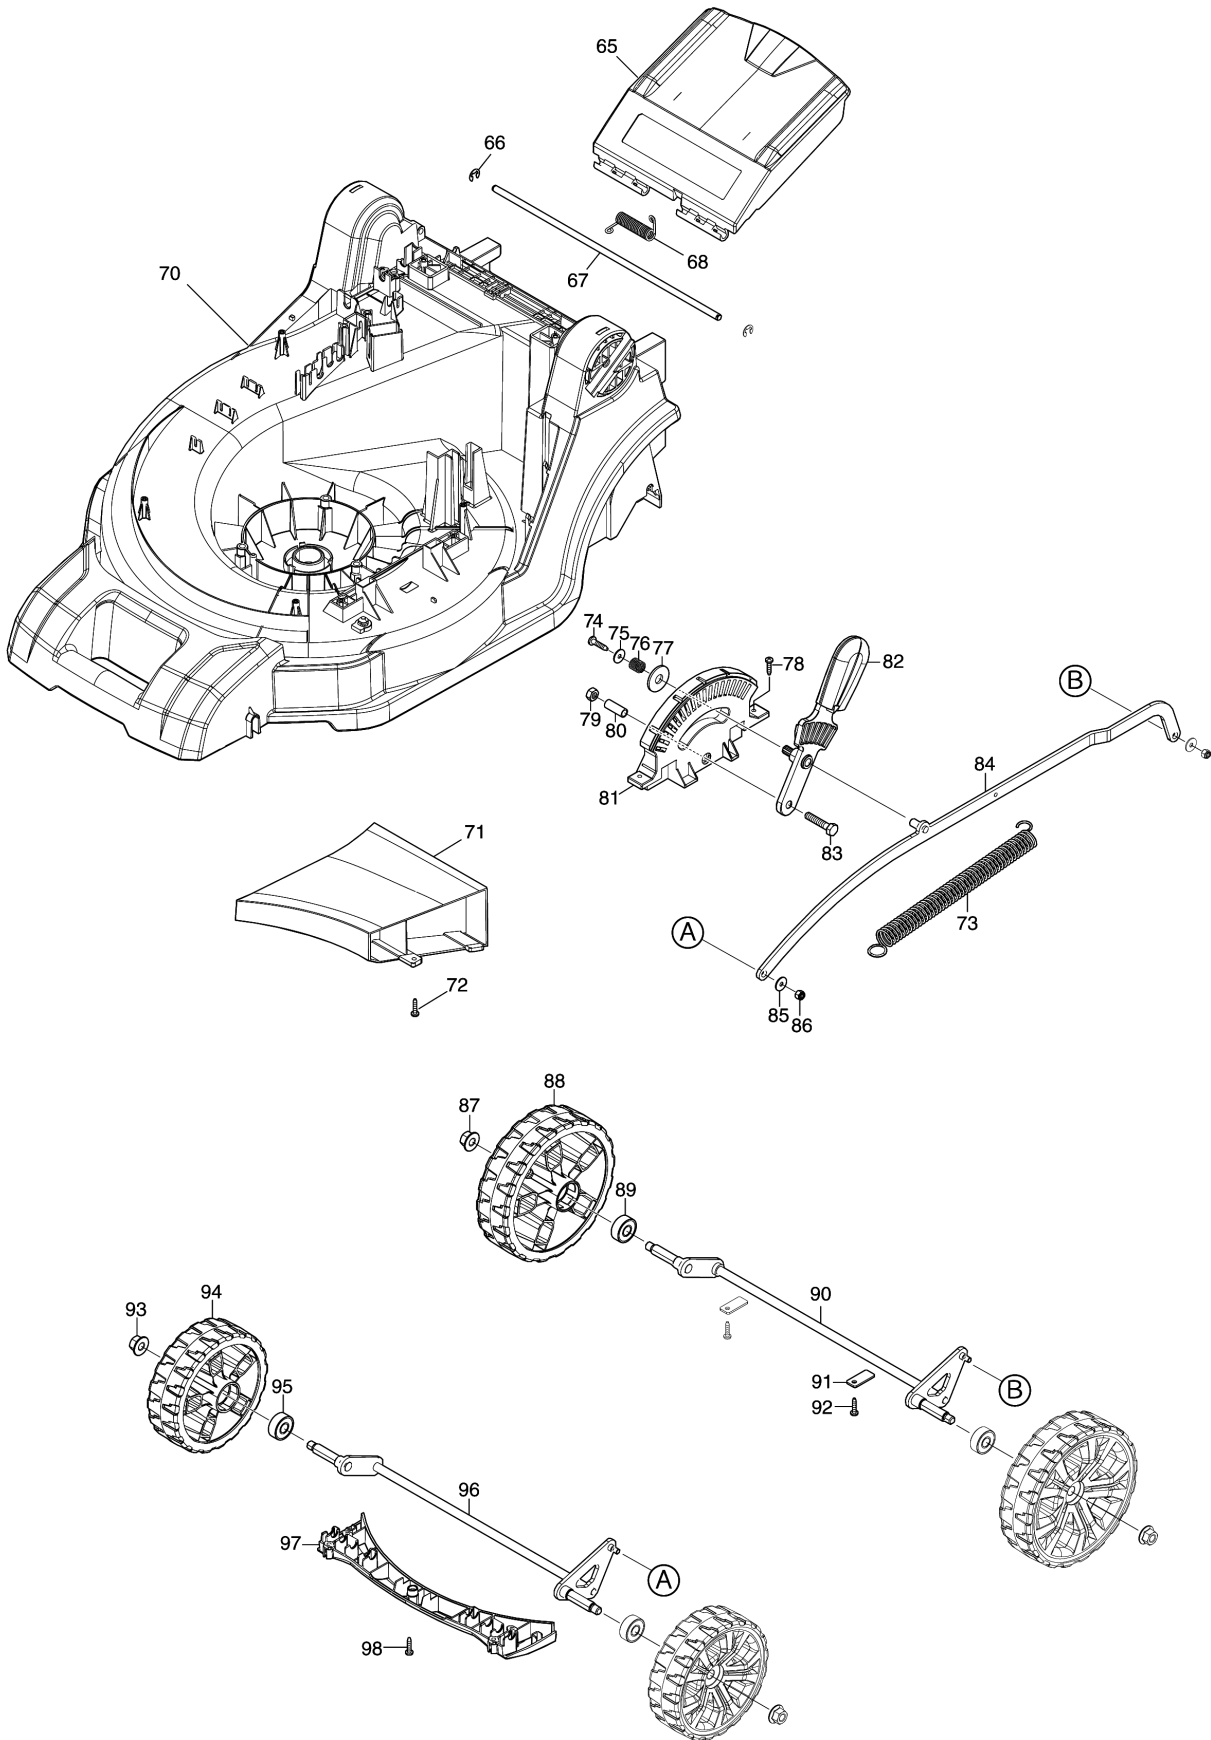

Model No.DLM432 430MM CORDLESS LAWN MOWER