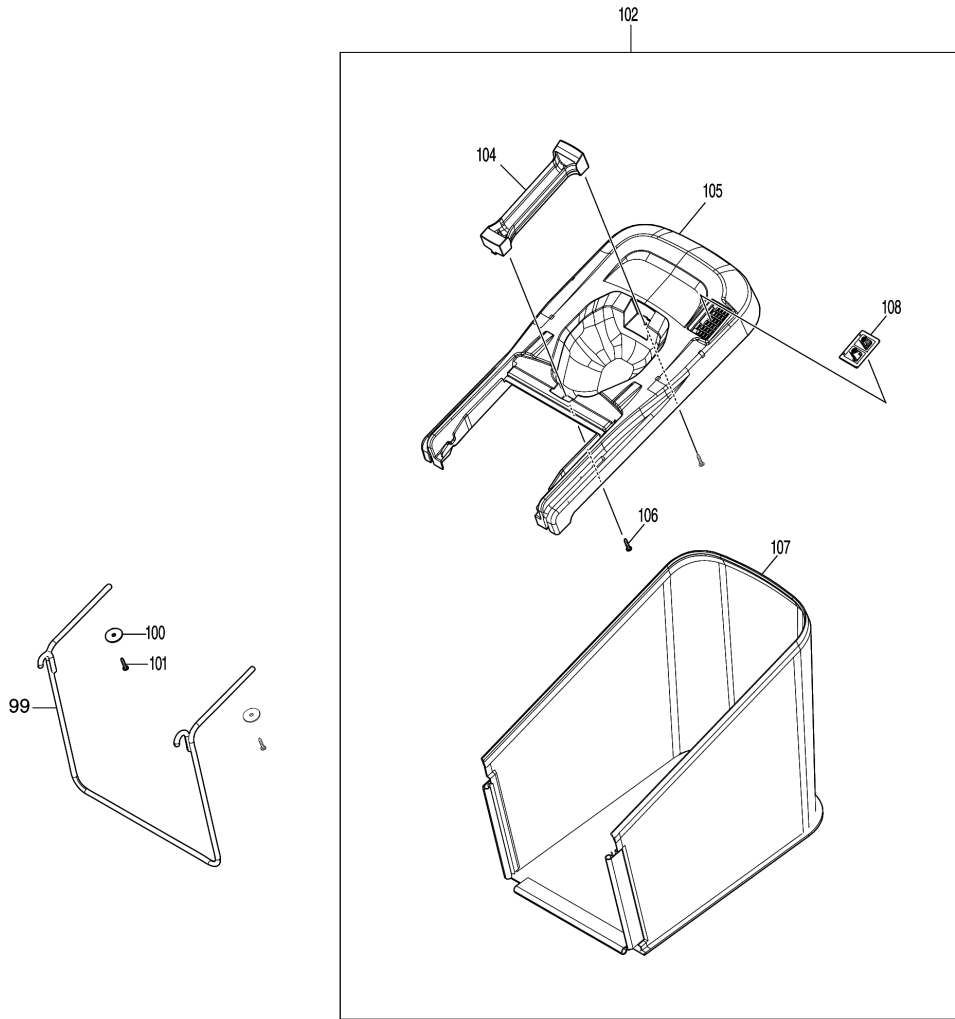

Model No.DLM432 430MM CORDLESS LAWN MOWER