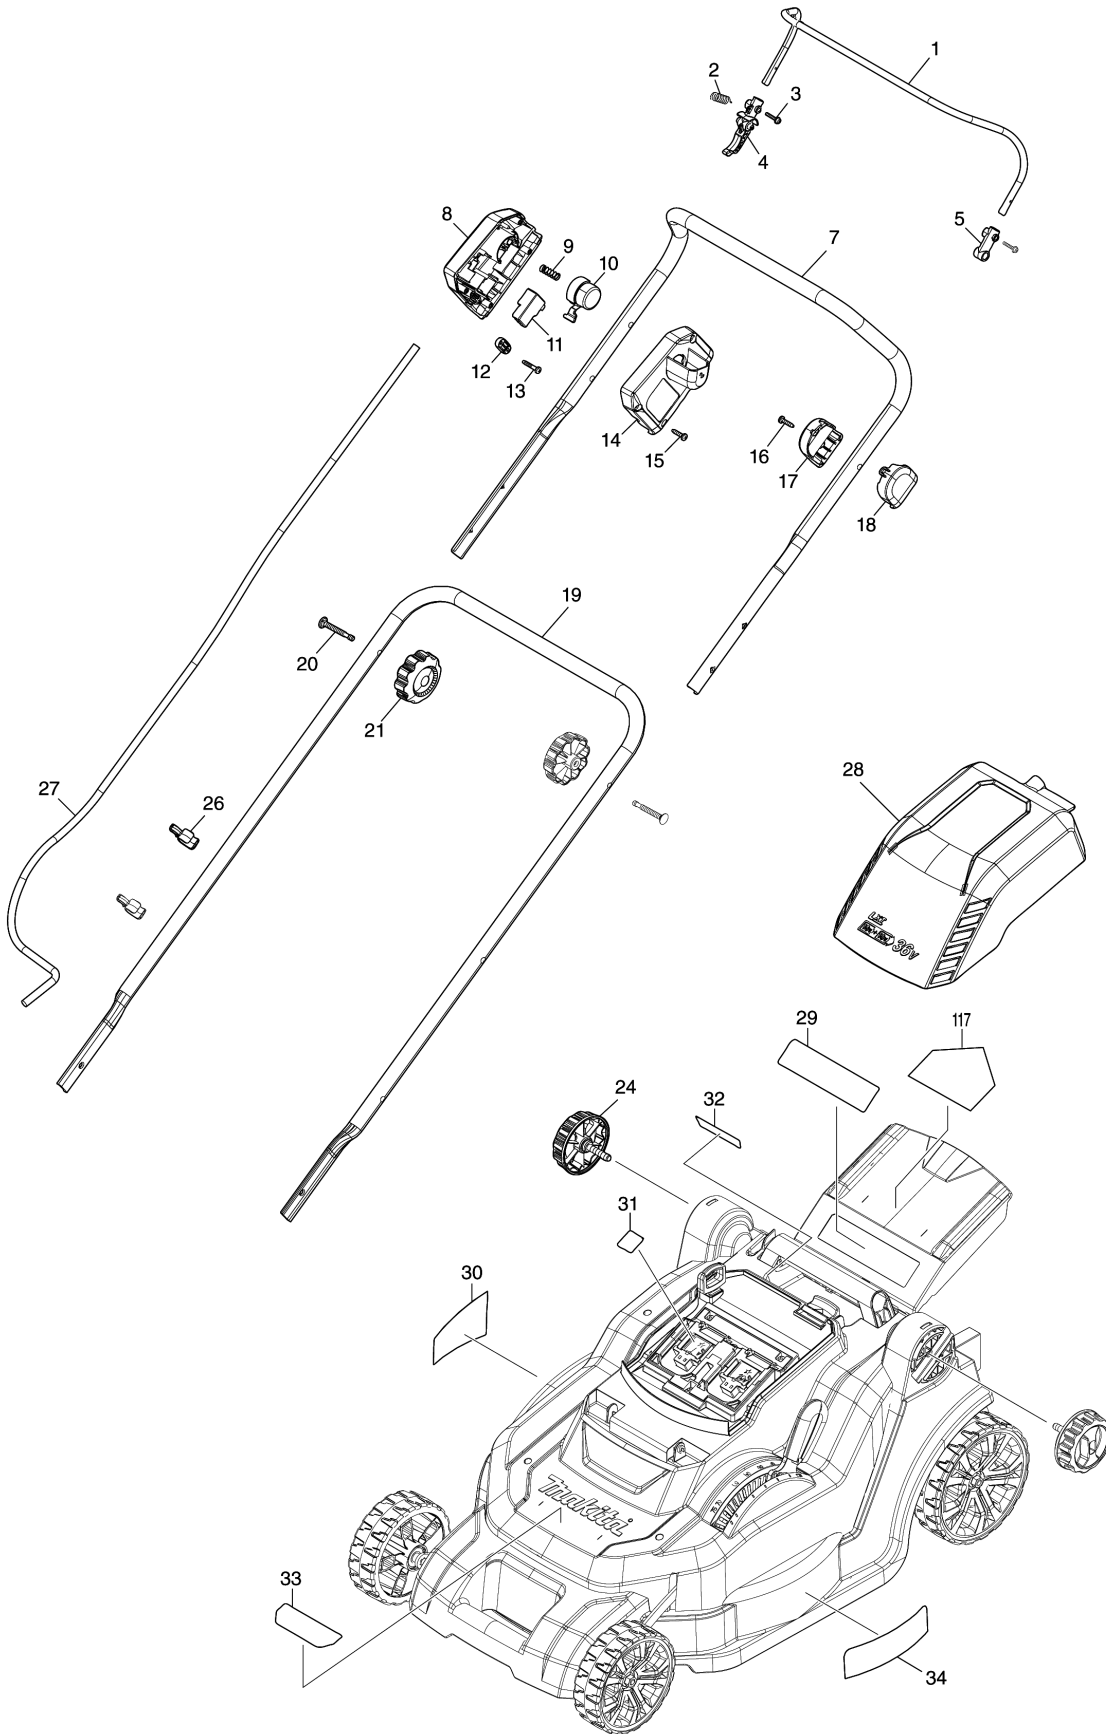

Model No.DLM432 430MM CORDLESS LAWN MOWER