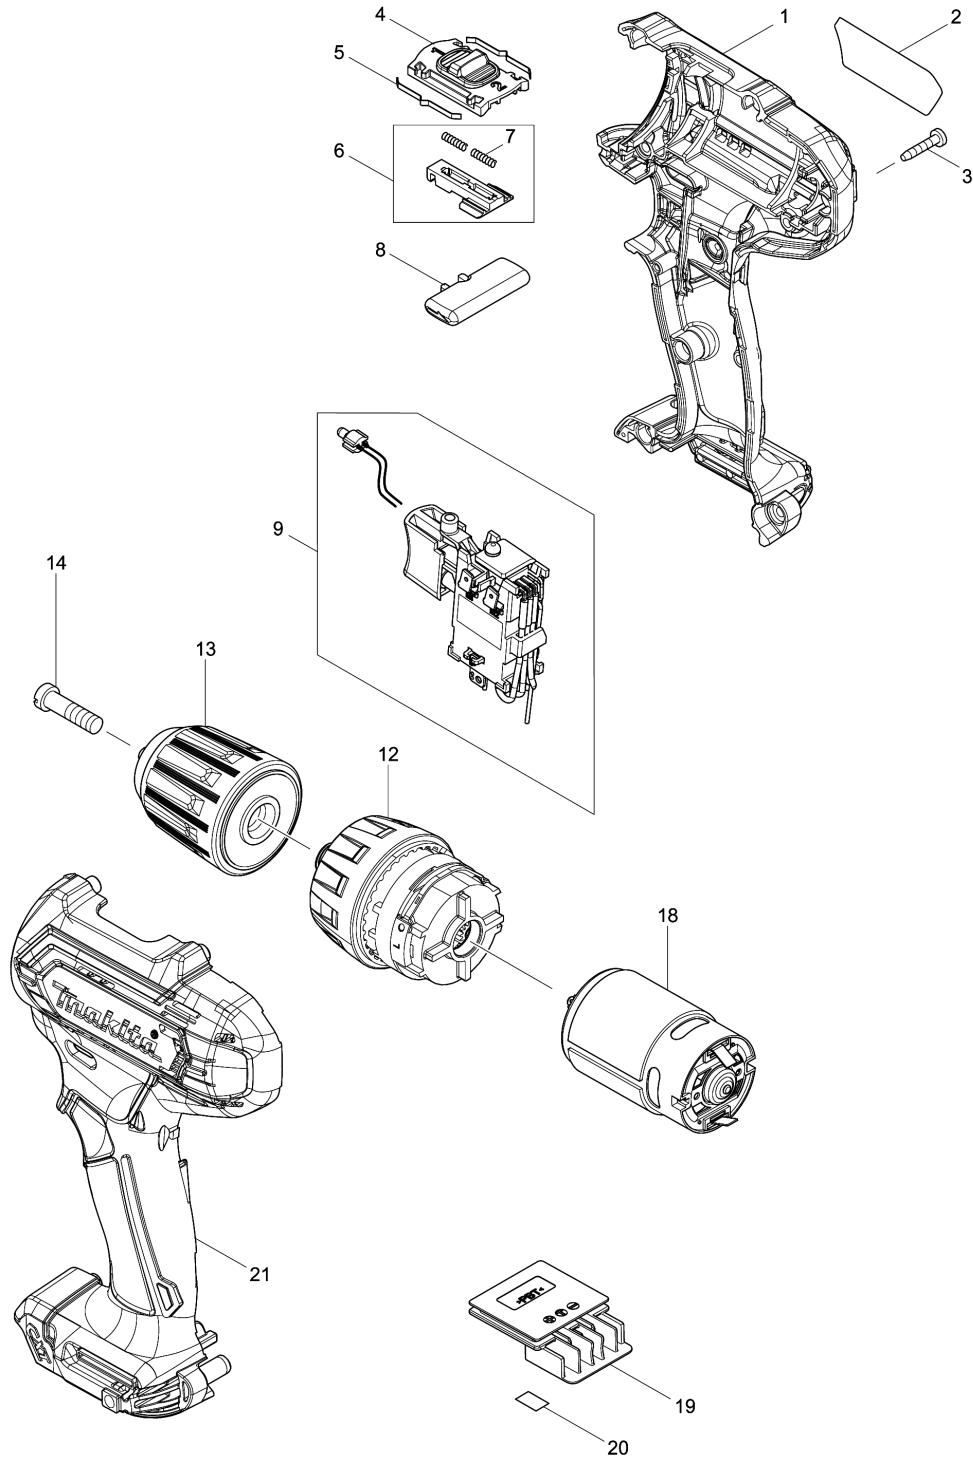

Model No.DF333D CORDLESS DRIVER DRILL

Model No.DF333D CORDLESS DRIVER DRILL

Položaj	Številka dela	Opis	Sprememba	Količina	New/Old	Opcijsko 1	Opcijsko 2	Opomba
001A	183K90-5	HOUSING SET		1				
001B	183K90-5	HOUSING SET		1				
001C	183K90-5	HOUSING SET		1				
001D	183K90-5	HOUSING SET		1				
001E	183K90-5	HOUSING SET		1				
001F	183K90-5	HOUSING SET		1				
001G	183K90-5	HOUSING SET		1				
001H	183K90-5	HOUSING SET		1				
001K	183L84-6	HOUSING SET		1				
C10	252126-6	Šesterokotna matica M4-7 MT070		2				
D10		INC. 21						
002	855E35-4	DF333D NAME PLATE		1				
003	266429-2	Samovrezni vijak 3x16		9				
004	459026-3	SPEED CHANGE LEVER		1				
005	232493-5	LEAF SPRING		2				
006	127127-2	CHANGE LEVER ASSEMBLY		1				
D10		INC. 7						
007	233025-1	Tlačna spiralna vzmet 2		2				
008	456039-5	F/R CHANGE LEVER		1				
009	632J76-5	SWITCH UNIT		1				
C10	620625-0	LED CIRCUIT		1				
C20	688161-2	Linijski filter za enosmerno napetost		1				
012	127125-6	GEAR ASSEMBLY		1				
013	763238-5	KEYLESS DRILL CHUCK 10		1				
014	251468-5	Vijak z ravno glavo levi navoj M6x22 MT064		1				
018	629395-8	DC MOTOR		1				
019	644813-5	TERMINAL		1				
020	855E42-7	DF333D SERIAL NO. LABEL		1				
021A	183K90-5	HOUSING SET		1				
021B	183K90-5	HOUSING SET		1				
021C	183K90-5	HOUSING SET		1				
021D	183K90-5	HOUSING SET		1				
021E	183K90-5	HOUSING SET		1				
021F	183K90-5	HOUSING SET		1				
021G	183K90-5	HOUSING SET		1				
021H	183K90-5	HOUSING SET		1				
021K	183L84-6	HOUSING SET		1				
C10	252126-6	Šesterokotna matica M4-7 MT070		2				
D10		INC. 1						
A01	251314-2	Vijak M4x12		1				