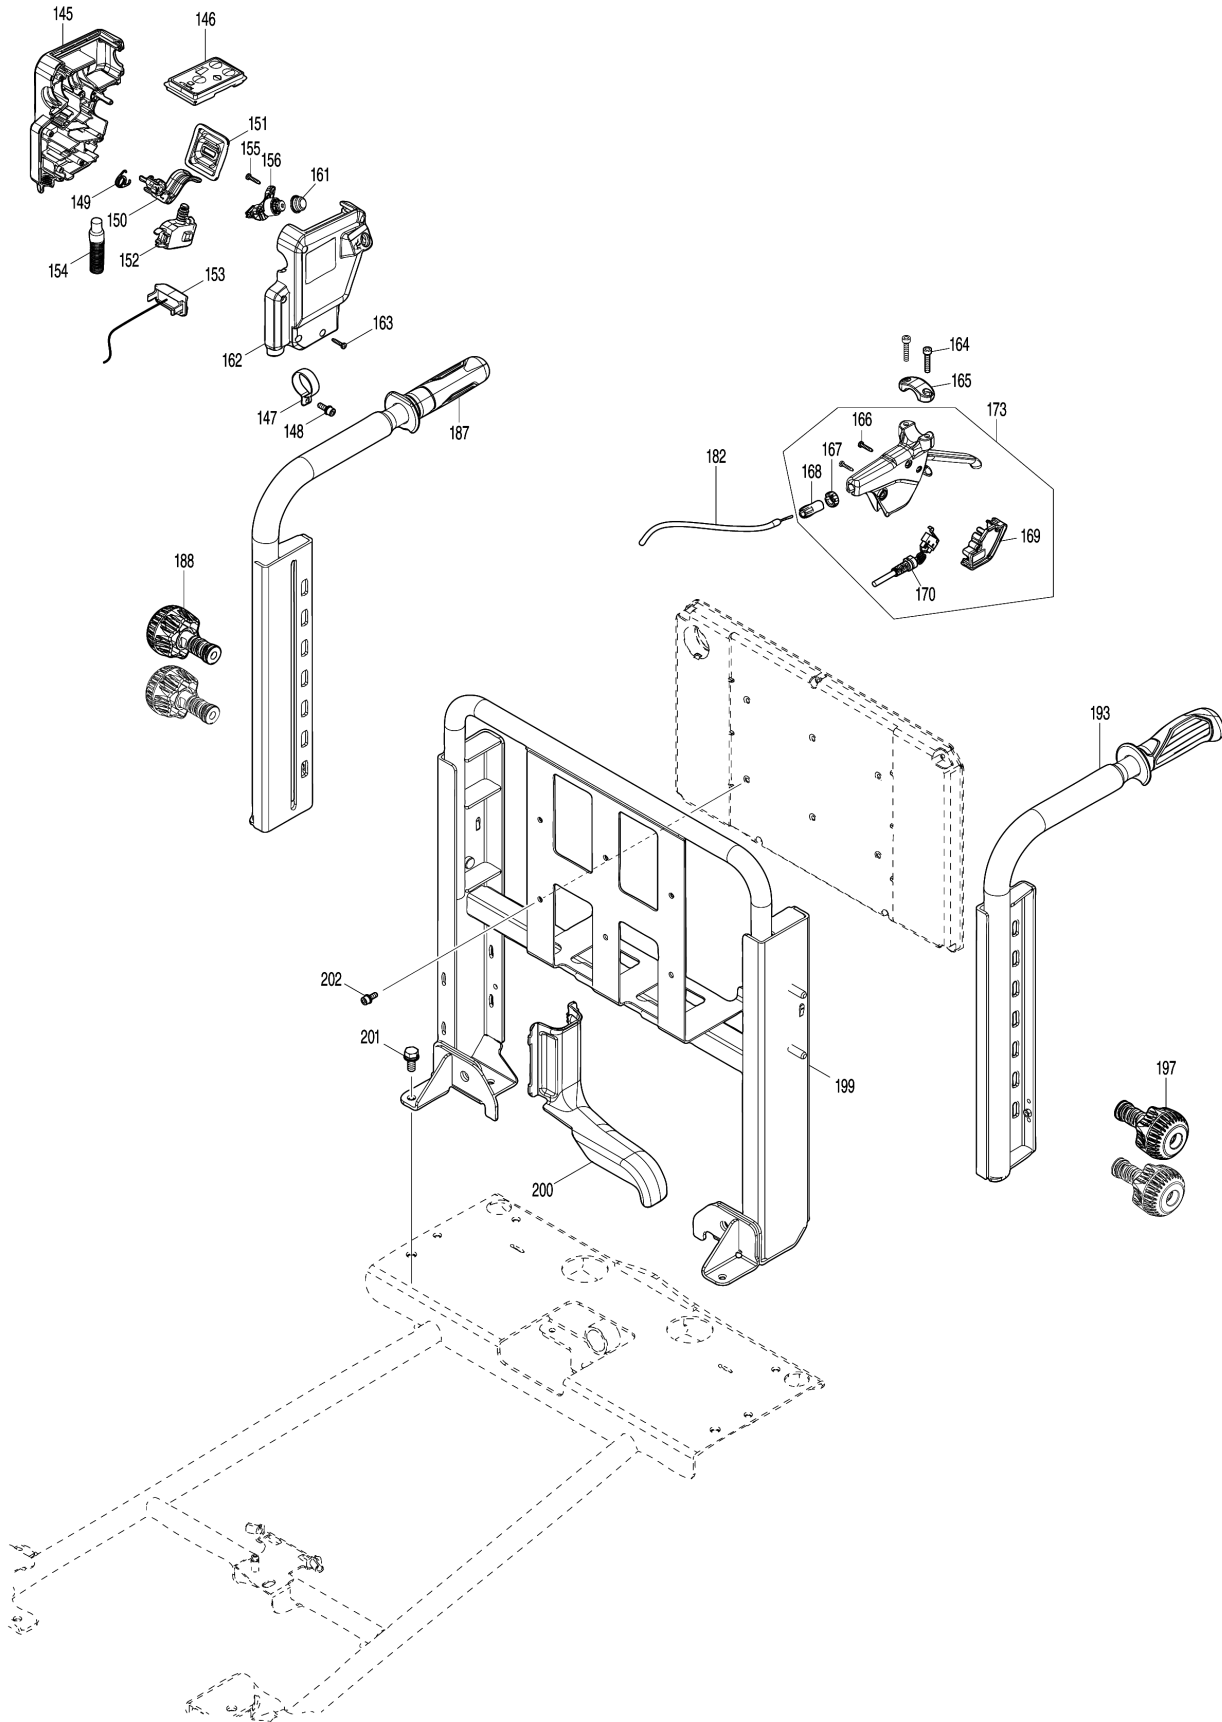

Model No.DCU605 BATTERY POWERED WHEELBARROW