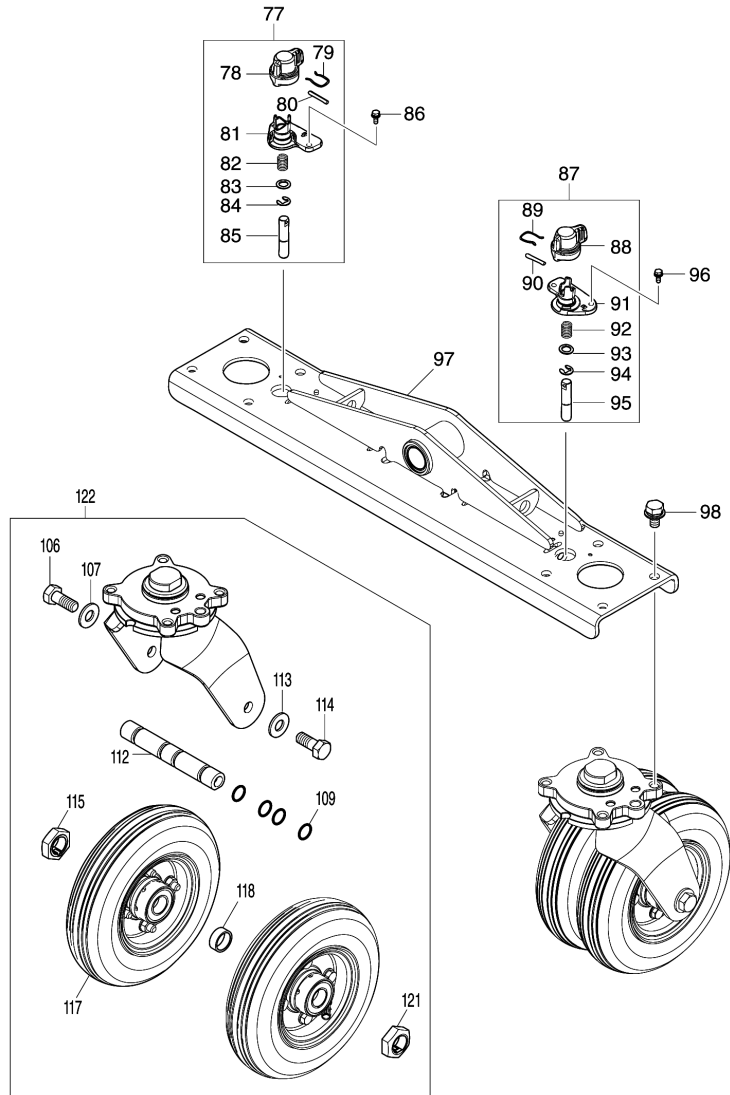

Model No.DCU605 BATTERY POWERED WHEELBARROW