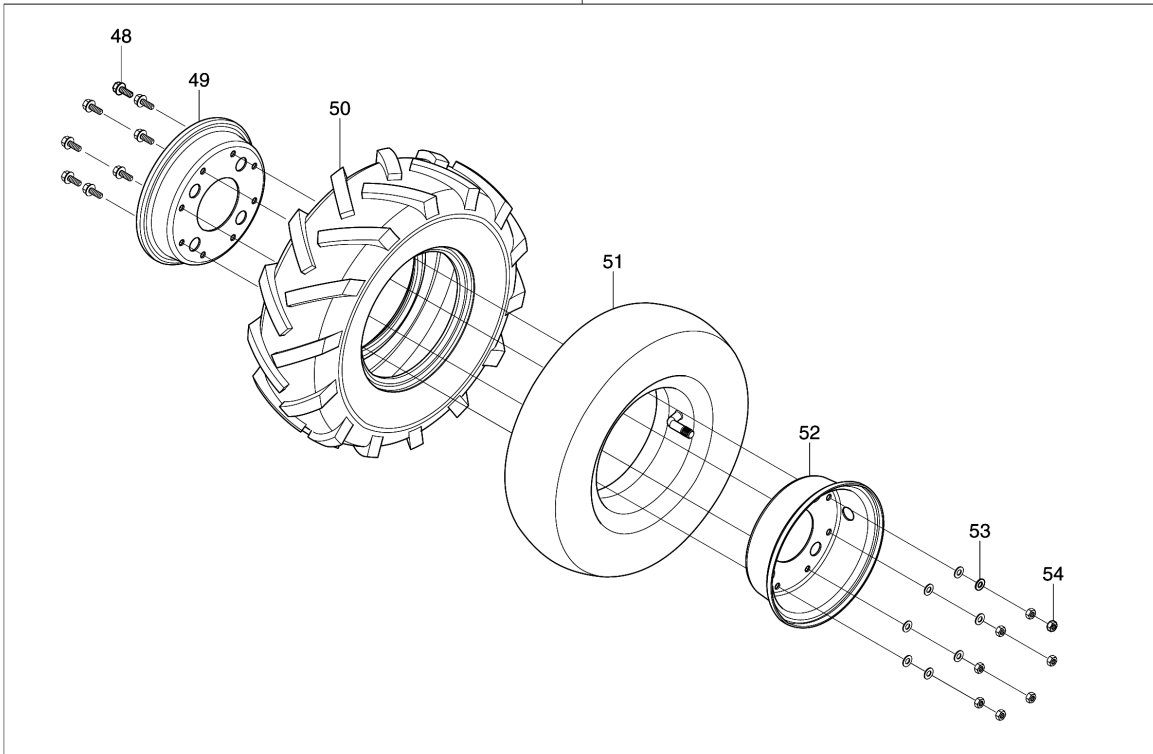

Model No.DCU605 BATTERY POWERED WHEELBARROW

42

44