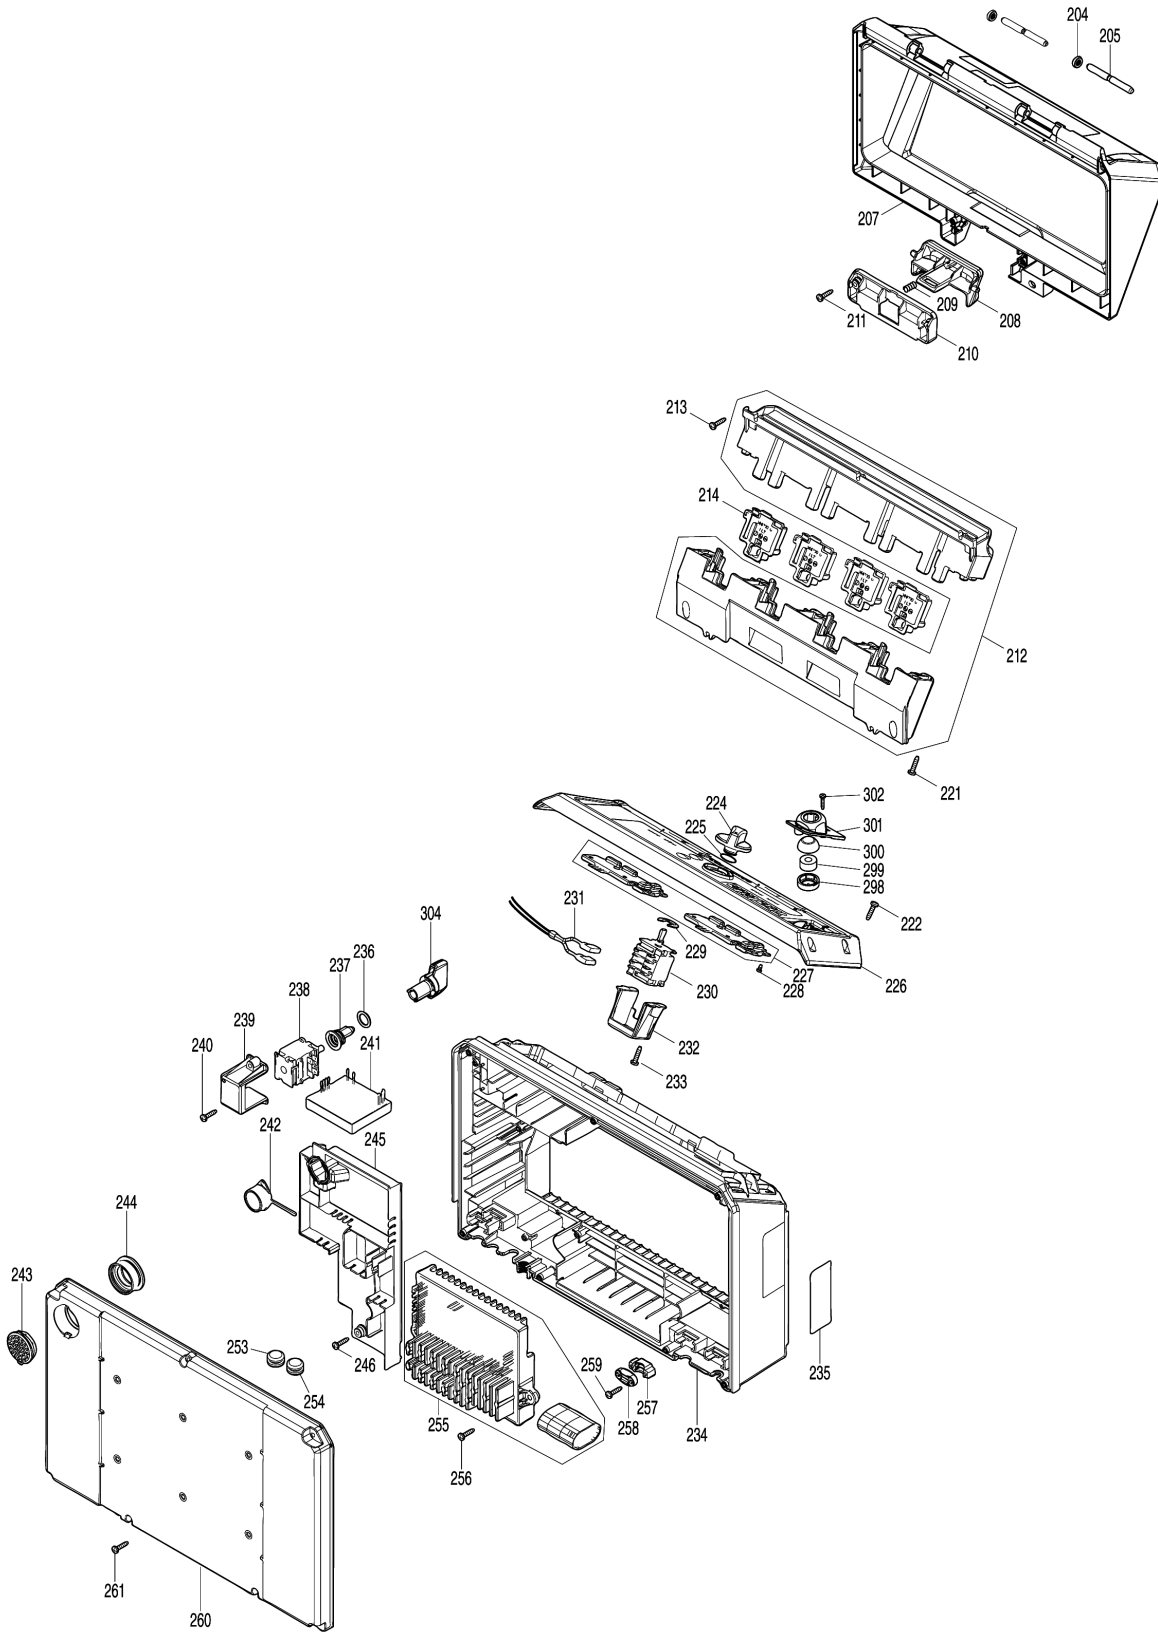

Model No.DCU605 BATTERY POWERED WHEELBARROW