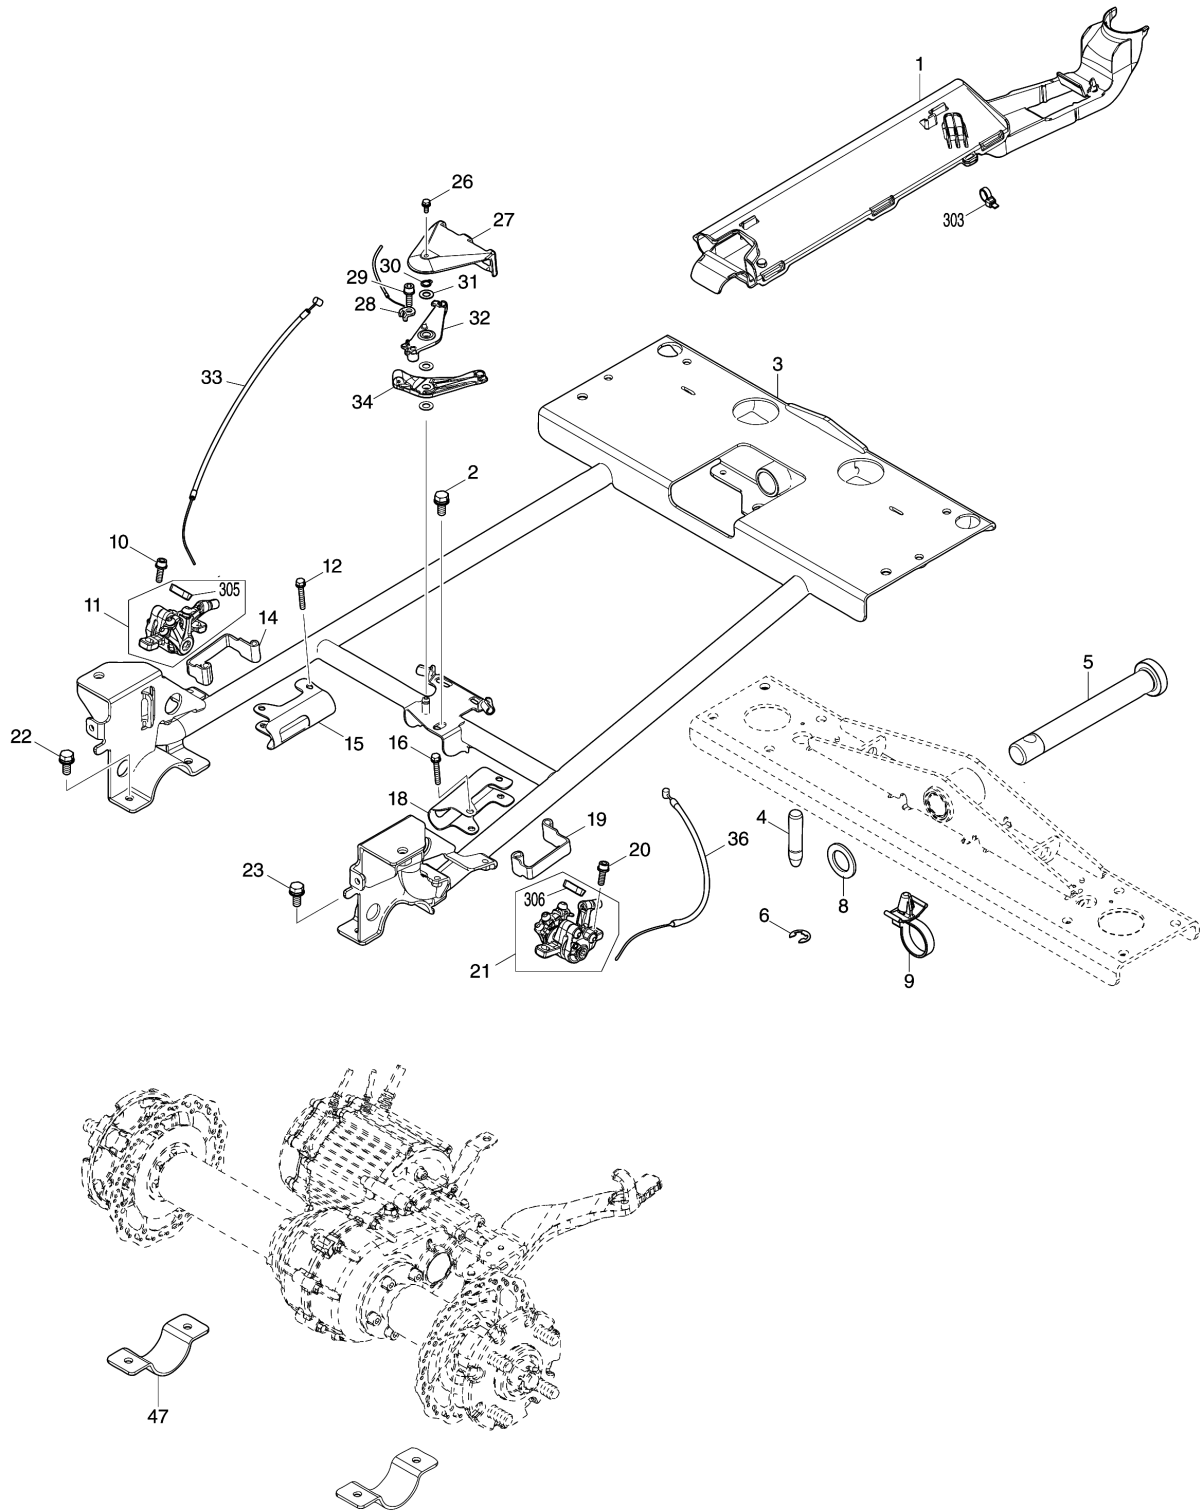

Model No.DCU605 BATTERY POWERED WHEELBARROW