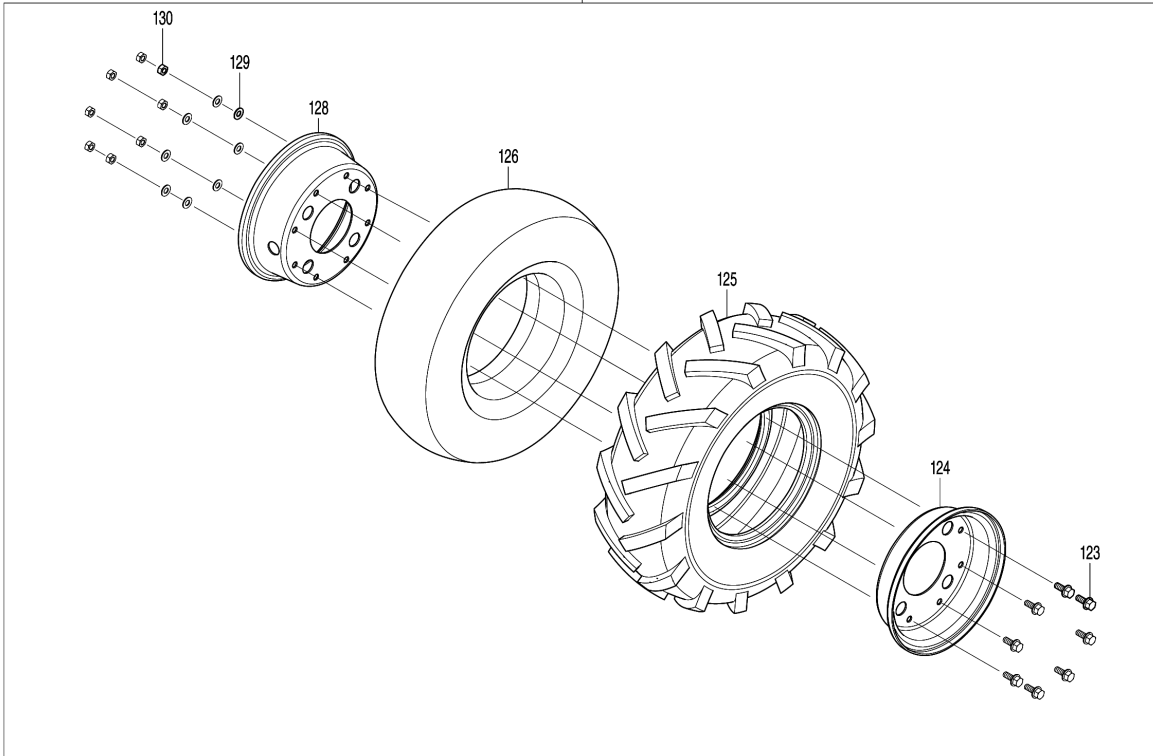

Model No.DCU605 BATTERY POWERED WHEELBARROW

42