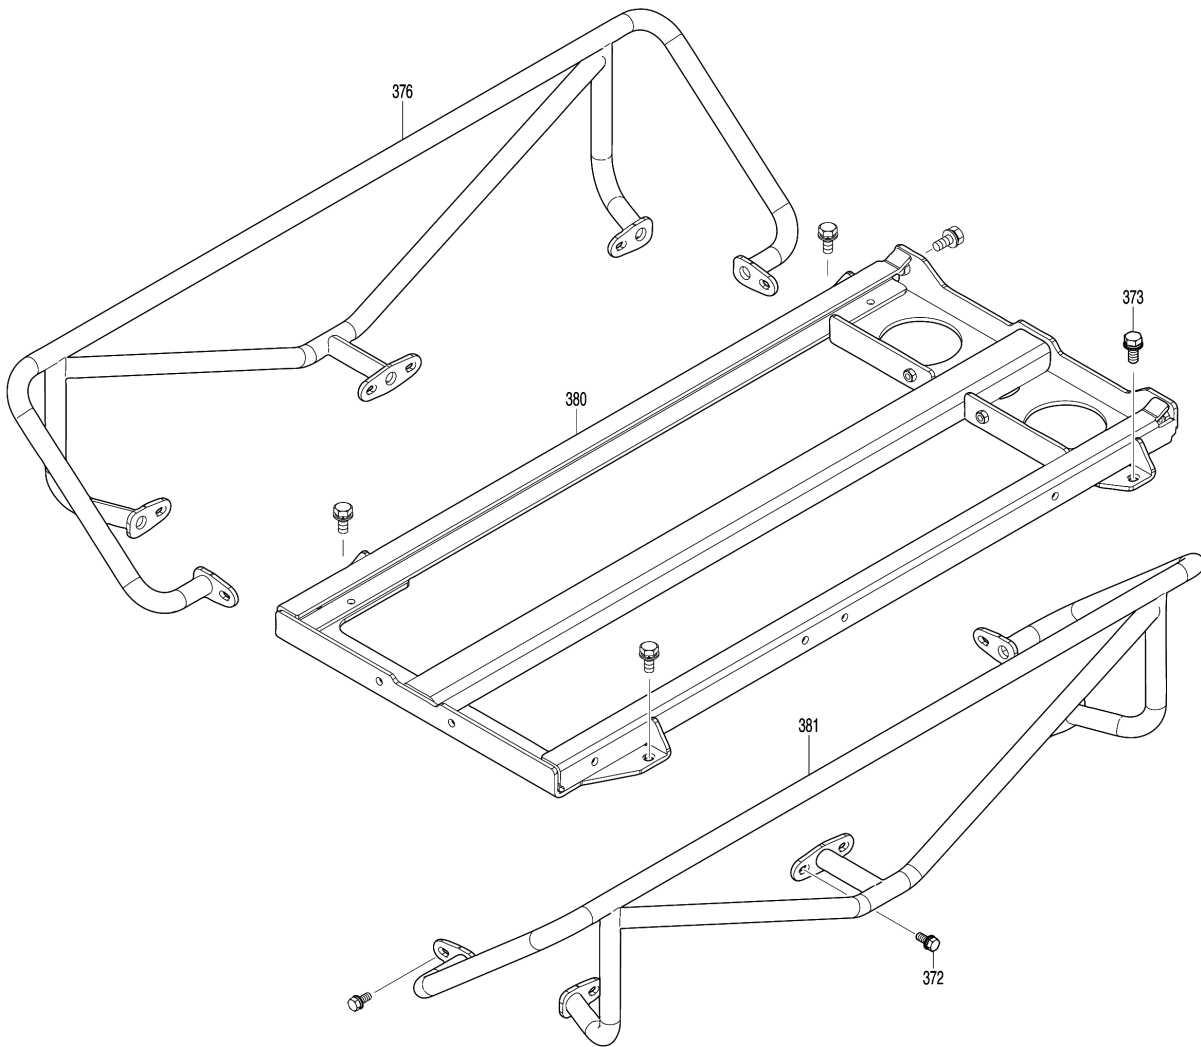

Model No.DCU605 BATTERY POWERED WHEELBARROW