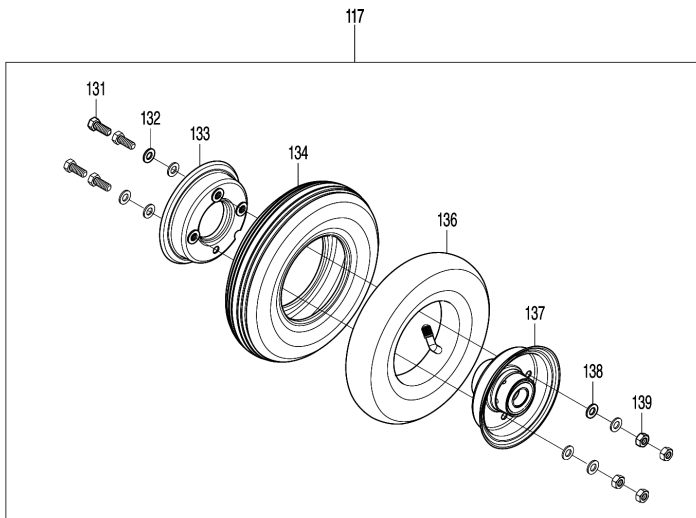

Model No.DCU605 BATTERY POWERED WHEELBARROW