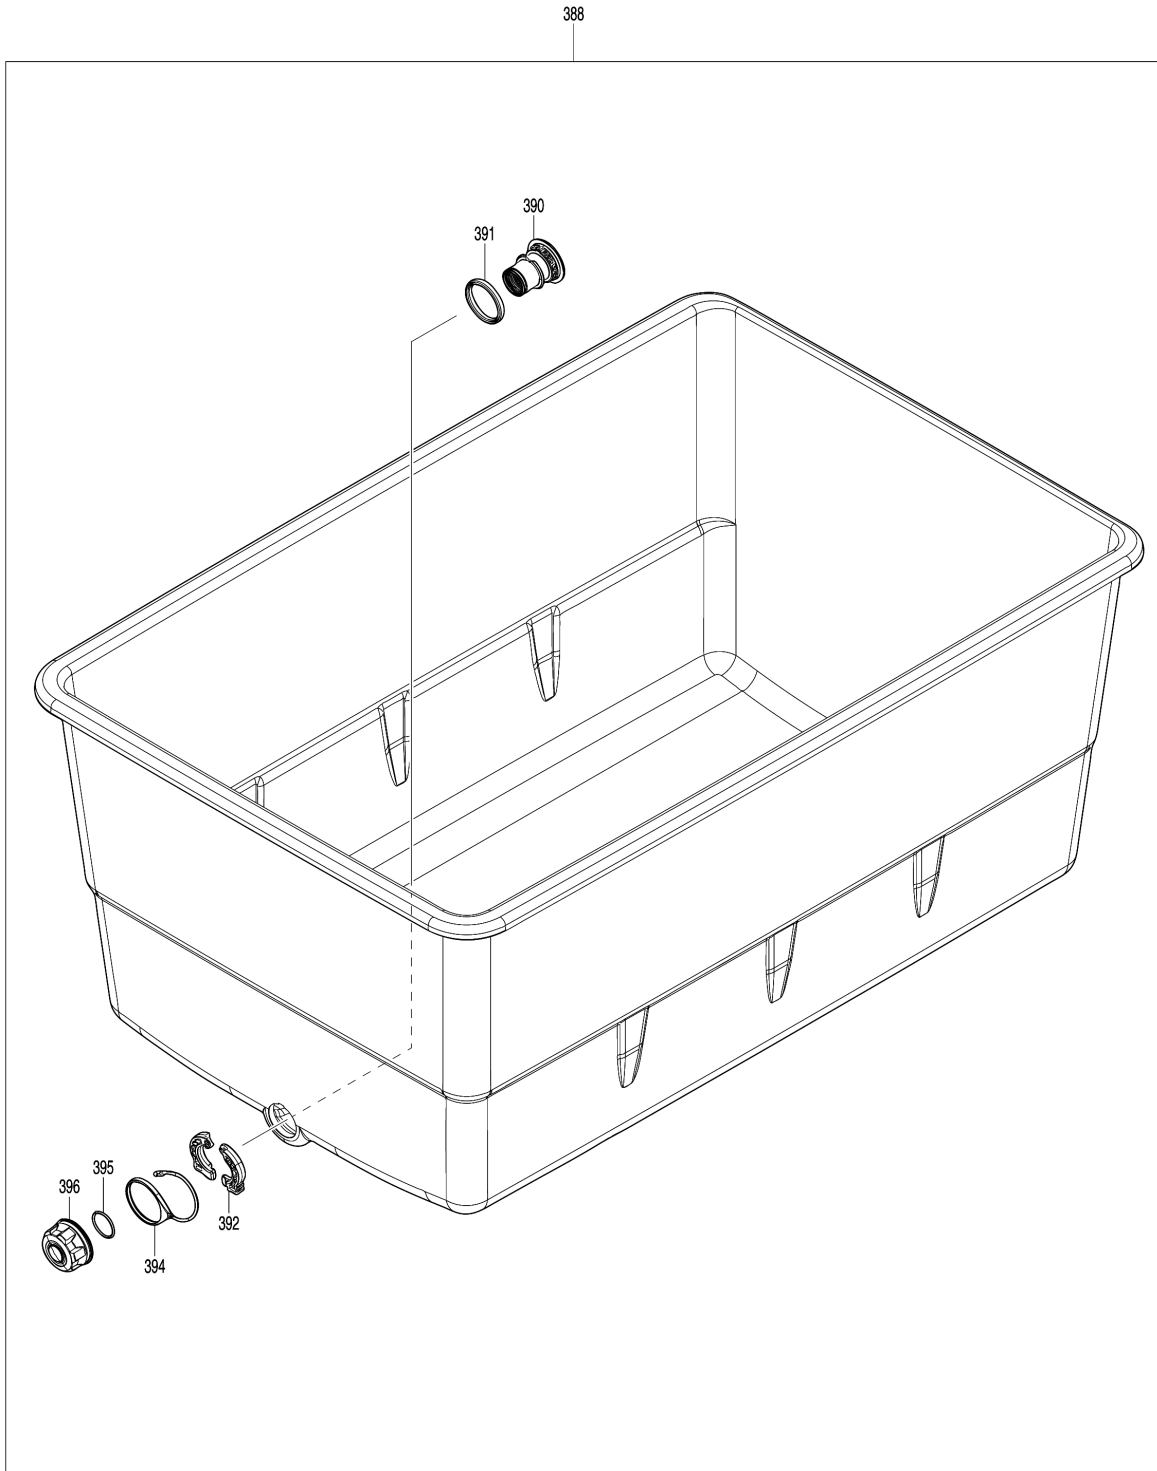

Model No.DCU605 BATTERY POWERED WHEELBARROW