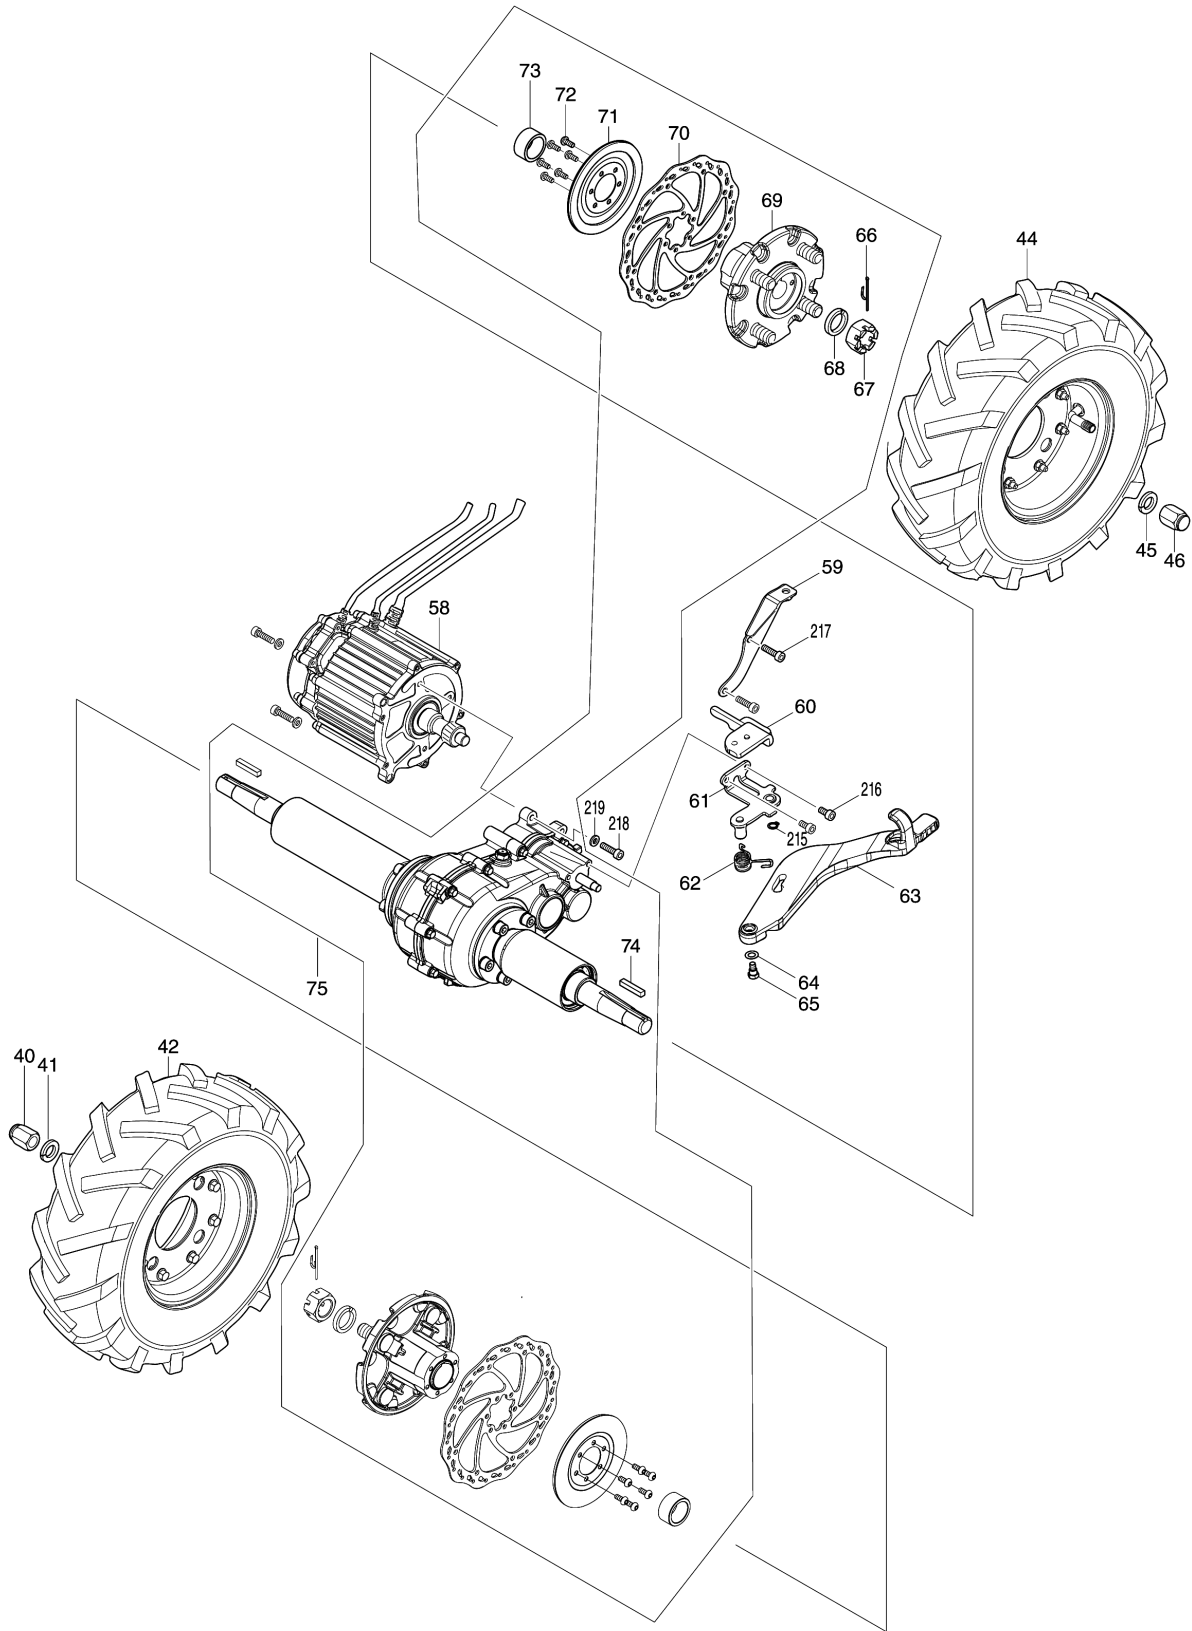

Model No.DCU605 BATTERY POWERED WHEELBARROW