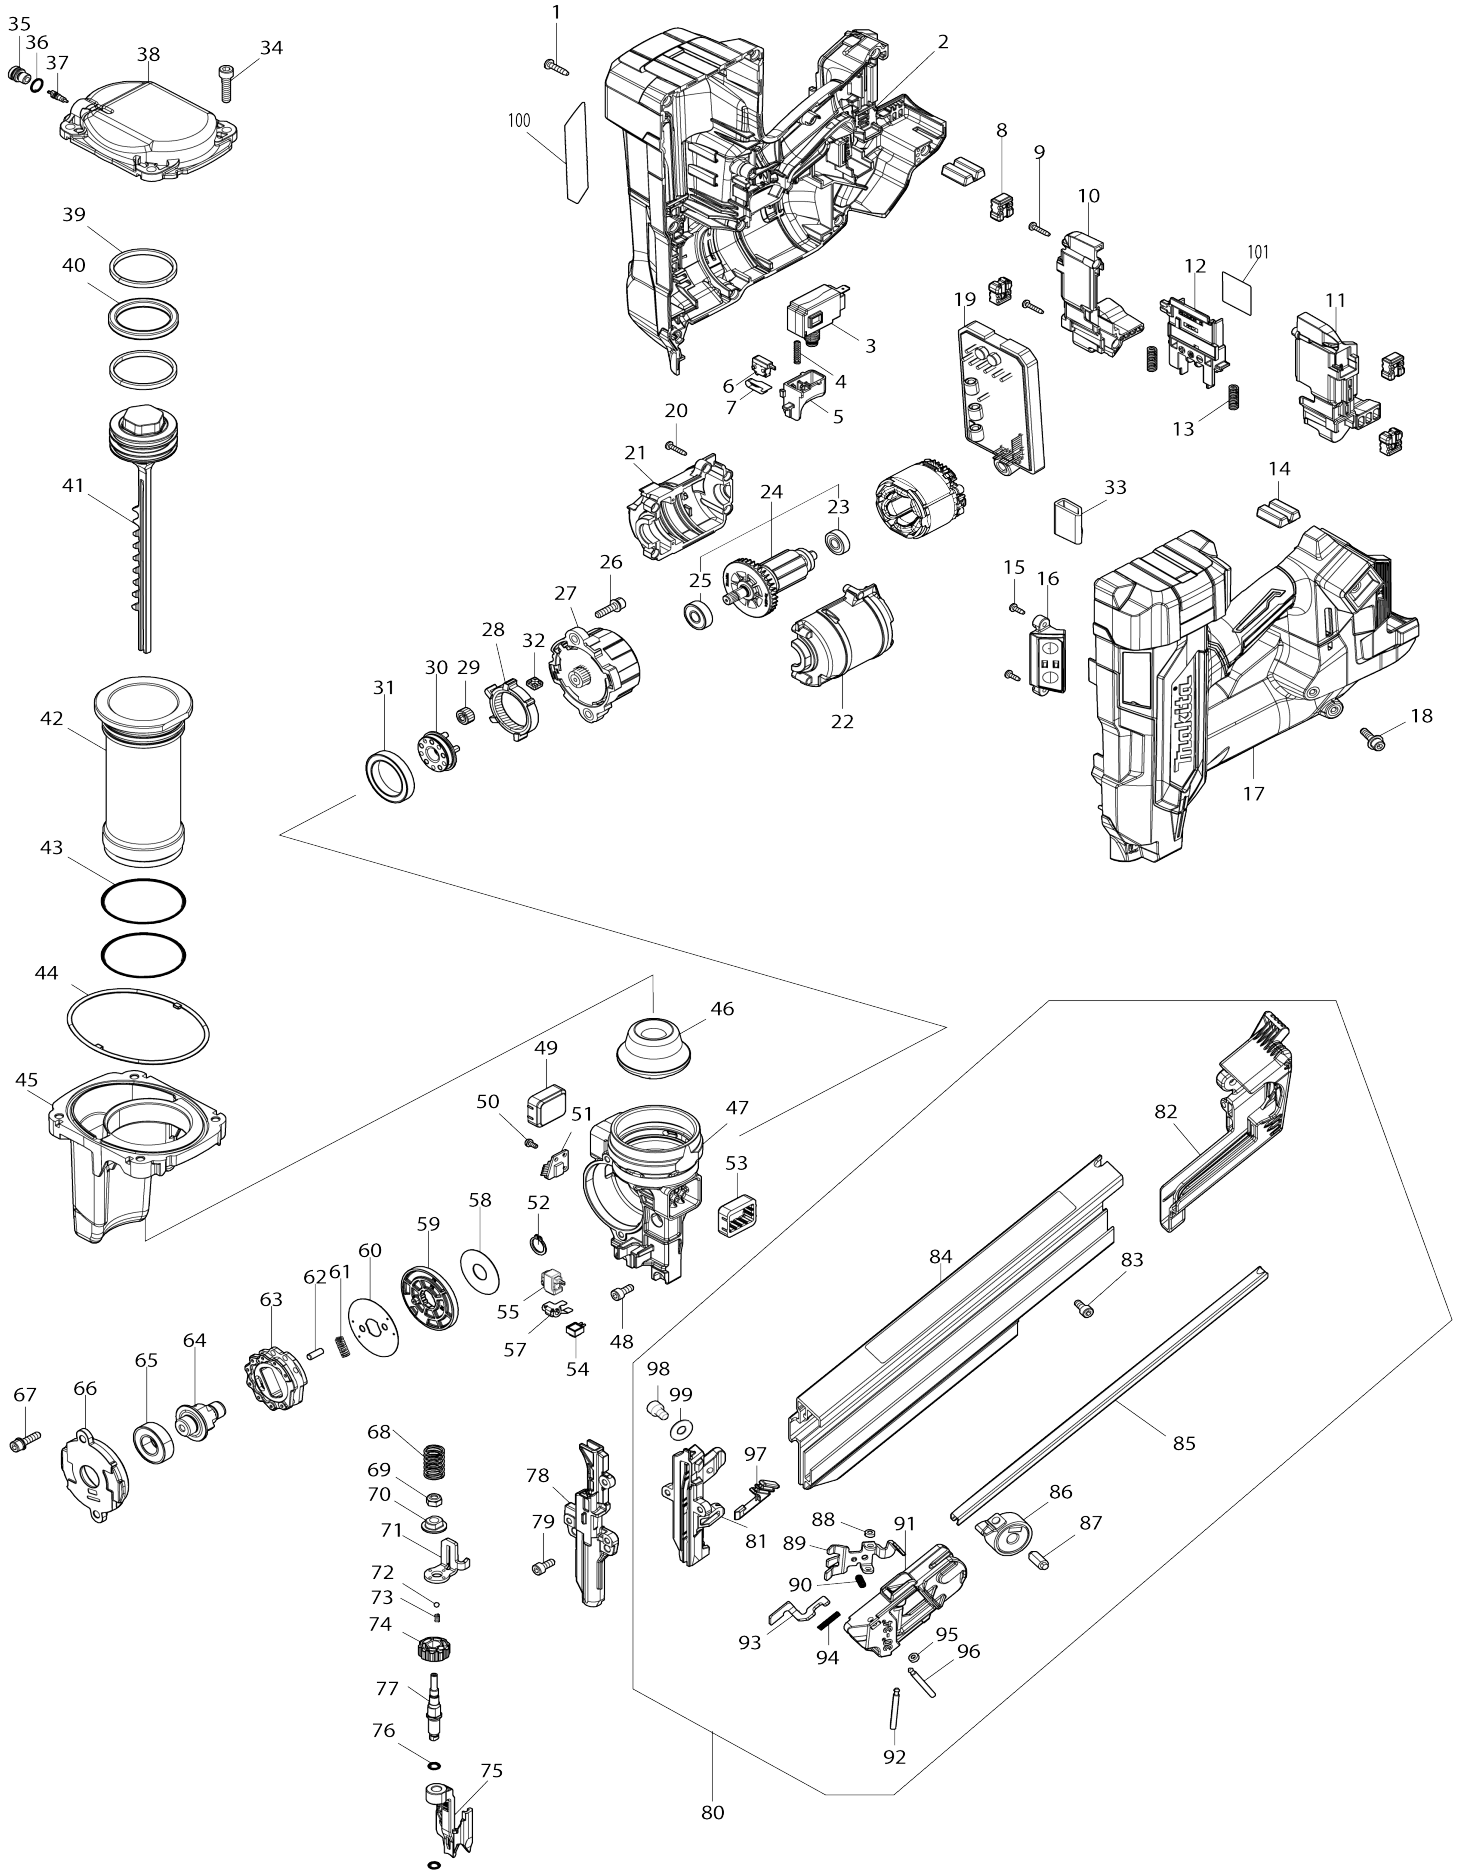

Model No.DBN900 Cordless Framing Nailer

Model No.DBN900 Cordless Framing Nailer

Item No.	Parts No.	Description	Interchangability	Q'ty	New/Old	Note1	Note2
001	265995-6	Binding head tapping screw 4X18		12			
002-4	1831P2-0	Housing set		1	*		
C10	263032-0	Rubber pin 4		2	*		
002-4		INC. 17			*		
002-5	1831P2-0	Housing set	O	1			
C10	263032-0	Rubber pin 4		2			
002-5		INC. 17					
003	650060-8	Switch C3JR-5BM-PAND-2		1			
004	232848-4	Compression spring 4		1			
005	413X17-2	Trigger		1			
006	632V61-0	Switch unit		1			
007-1	232964-2	Leaf spring		1			
008	422B50-1	Holder cushion		4			
009	266130-9	Binding head tapping screw 3X16		2			
010	1830M8-1	Battery holder set		1			
C10	263005-3	Rubber pin 6		2			
010		INC. 11					
011	1830M8-1	Battery holder set		1			
C10	263005-3	Rubber pin 6		2			
011		INC. 10					
012	654908-6	Terminal		1			
013	232876-9	Compression spring 7		2			
014	422B17-9	Battery cushion		2			
015	266007-8	Binding head tapping screw 3X10		2			
016-1	620S71-1	Switch circuit complete		1			
017-4	1831P2-0	Housing set		1	*		
C10	263032-0	Rubber pin 4		2	*		
017-4		INC. 2			*		
017-5	1831P2-0	Housing set	O	1			
C10	263032-0	Rubber pin 4		2			
017-5		INC. 2					
018	265D66-3	Hex. socket head bolt M5X20 WG		1	*		
018-1	265E40-7	Hex. socket head shoulder bolt	S	1			
019-2	629D43-3	Stator complete		1			
020	266130-9	Binding head tapping screw 3X16		5			
021	1830P6-6	Motor housing set		1			
021		INC. 22					
022	1830P6-6	Motor housing set		1			
022		INC. 21					
023	210169-4	Ball bearing 607LLB		1			
024	519862-0	Rotor assembly		1			
024		INC. 23,25					
025	210223-4	Ball bearing 608ZZ		1			
026	922233-6	Hex. socket head bolt M5X20 WR		2	*		
026-1	265853-6	Hex. socket head bolt M5X18	<	2			