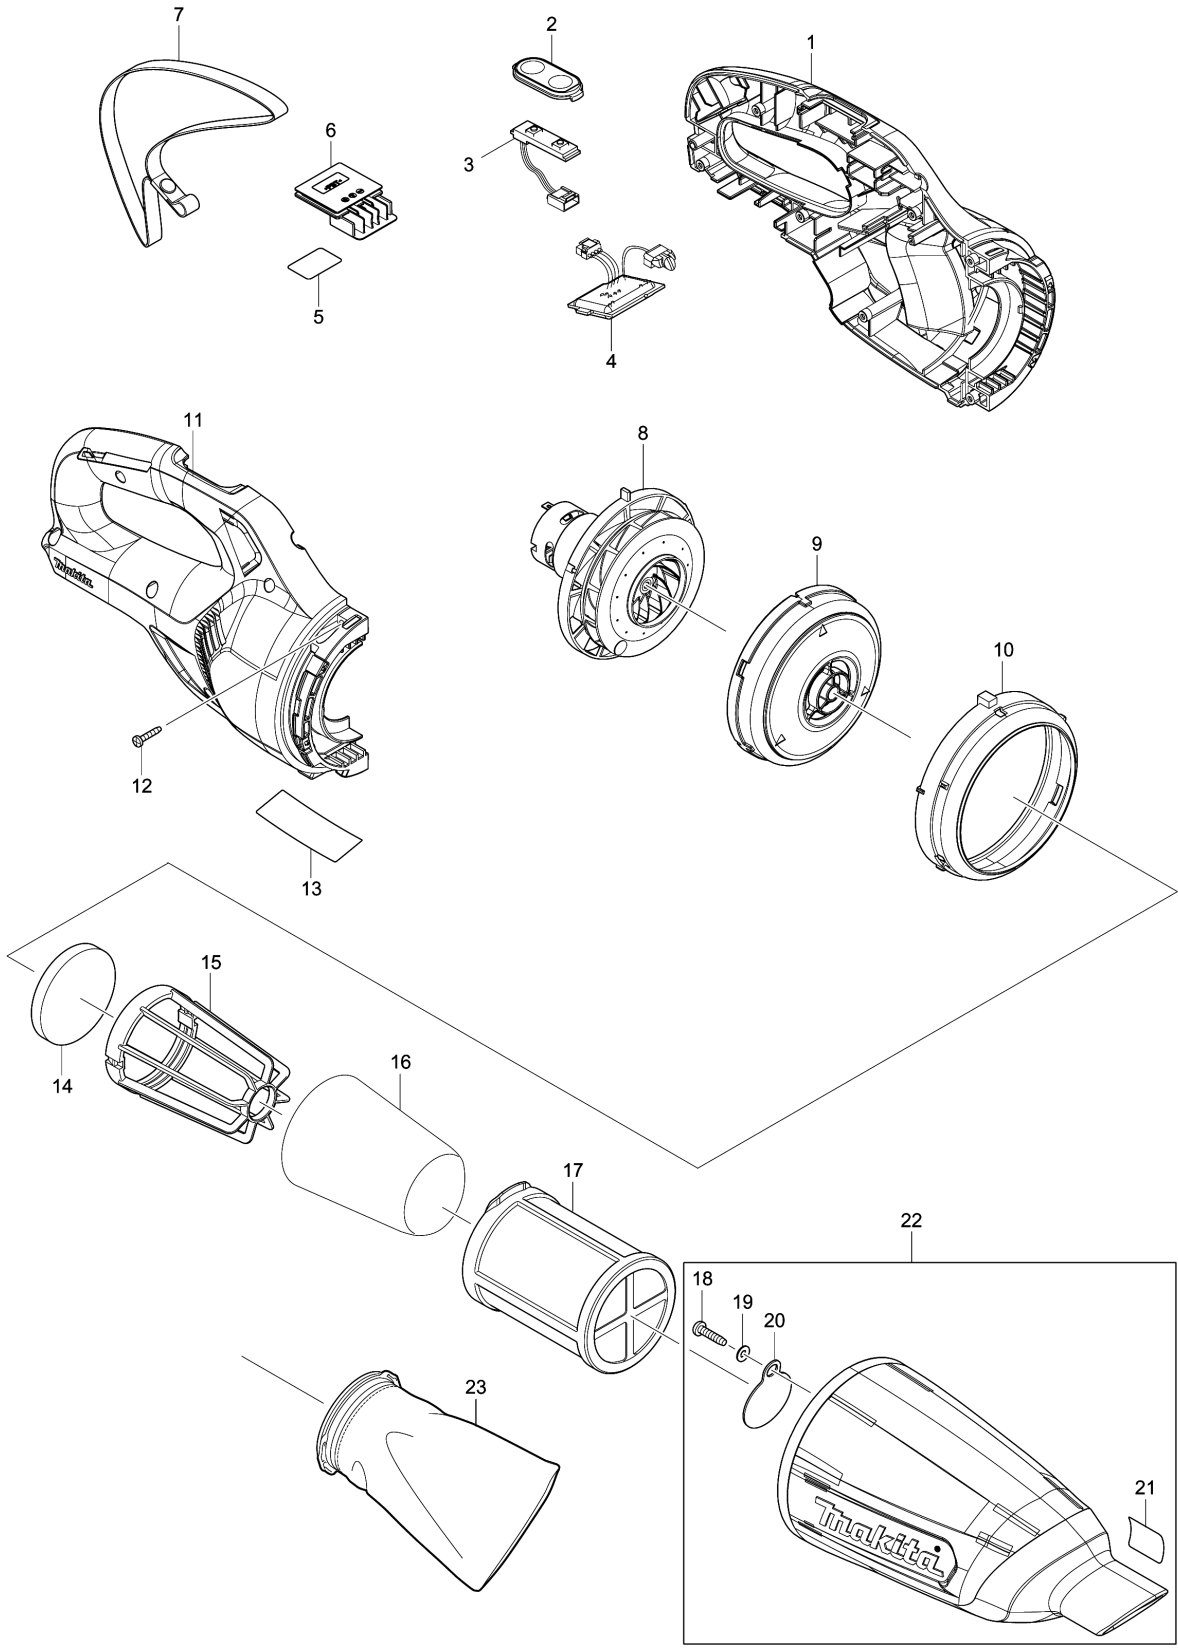

Model No.CL108FD CORDLESS CLEANER

Model No.CL108FD CORDLESS CLEANER

Položaj	Številka dela	Opis	Sprememba	Količina	New/Old	Opcijsko 1	Opcijsko 2	Opomba
001A	183K49-2	HOUSING SET		1	*			
C10	424913-5	SPONGE SHEET 35-70		2	*			
D10		INC. 11			*			
001B	183K48-4	HOUSING SET		1	*			
C10	424913-5	SPONGE SHEET 35-70		2	*			
D10		INC. 11			*			
001C	183K48-4	HOUSING SET		1	*			
C10	424913-5	SPONGE SHEET 35-70		2	*			
D10		INC. 11			*			
001-1A	183L99-3	HOUSING SET	O	1				
C10	424913-5	SPONGE SHEET 35-70		2				
D10		INC. 11						
001-1B	183L97-7	HOUSING SET	O	1				
C10	424913-5	SPONGE SHEET 35-70		2				
D10		INC. 11						
001-1C	183L97-7	HOUSING SET	O	1				
C10	424913-5	SPONGE SHEET 35-70		2				
D10		INC. 11						
001-1D	183T11-1	HOUSING SET		1				
C10	424913-5	SPONGE SHEET 35-70		2				
D10		INC. 11						
002	144096-2	SWITCH PLATE COMPLETE		1				
003	631973-2	SWITCH UNIT		1				
004A	632N07-8	CONTROLLER UNIT		1	*			
C10	620601-4	LED CIRCUIT		1	*			
004B	632N07-8	CONTROLLER UNIT		1	*			
C10	620601-4	LED CIRCUIT		1	*			
004C	632N07-8	CONTROLLER UNIT		1	*			
C10	620601-4	LED CIRCUIT		1	*			
004-1A	632R95-9	CONTROLLER UNIT	<	1				
C11	620E97-9	LED CIRCUIT	<	1				
004-1B	632R95-9	CONTROLLER UNIT	<	1				
C11	620E97-9	LED CIRCUIT	<	1				
004-1C	632R95-9	CONTROLLER UNIT	<	1				
C11	620E97-9	LED CIRCUIT	<	1				
004-1D	632R95-9	CONTROLLER UNIT		1				
C11	620E97-9	LED CIRCUIT		1				
005	854T81-4	CL108FD SERIAL NO. LABEL		1				
006	644813-5	TERMINAL		1				
008	126846-7	MOTOR ASSEMBLY		1				
009	458834-9	FAN COVER		1				