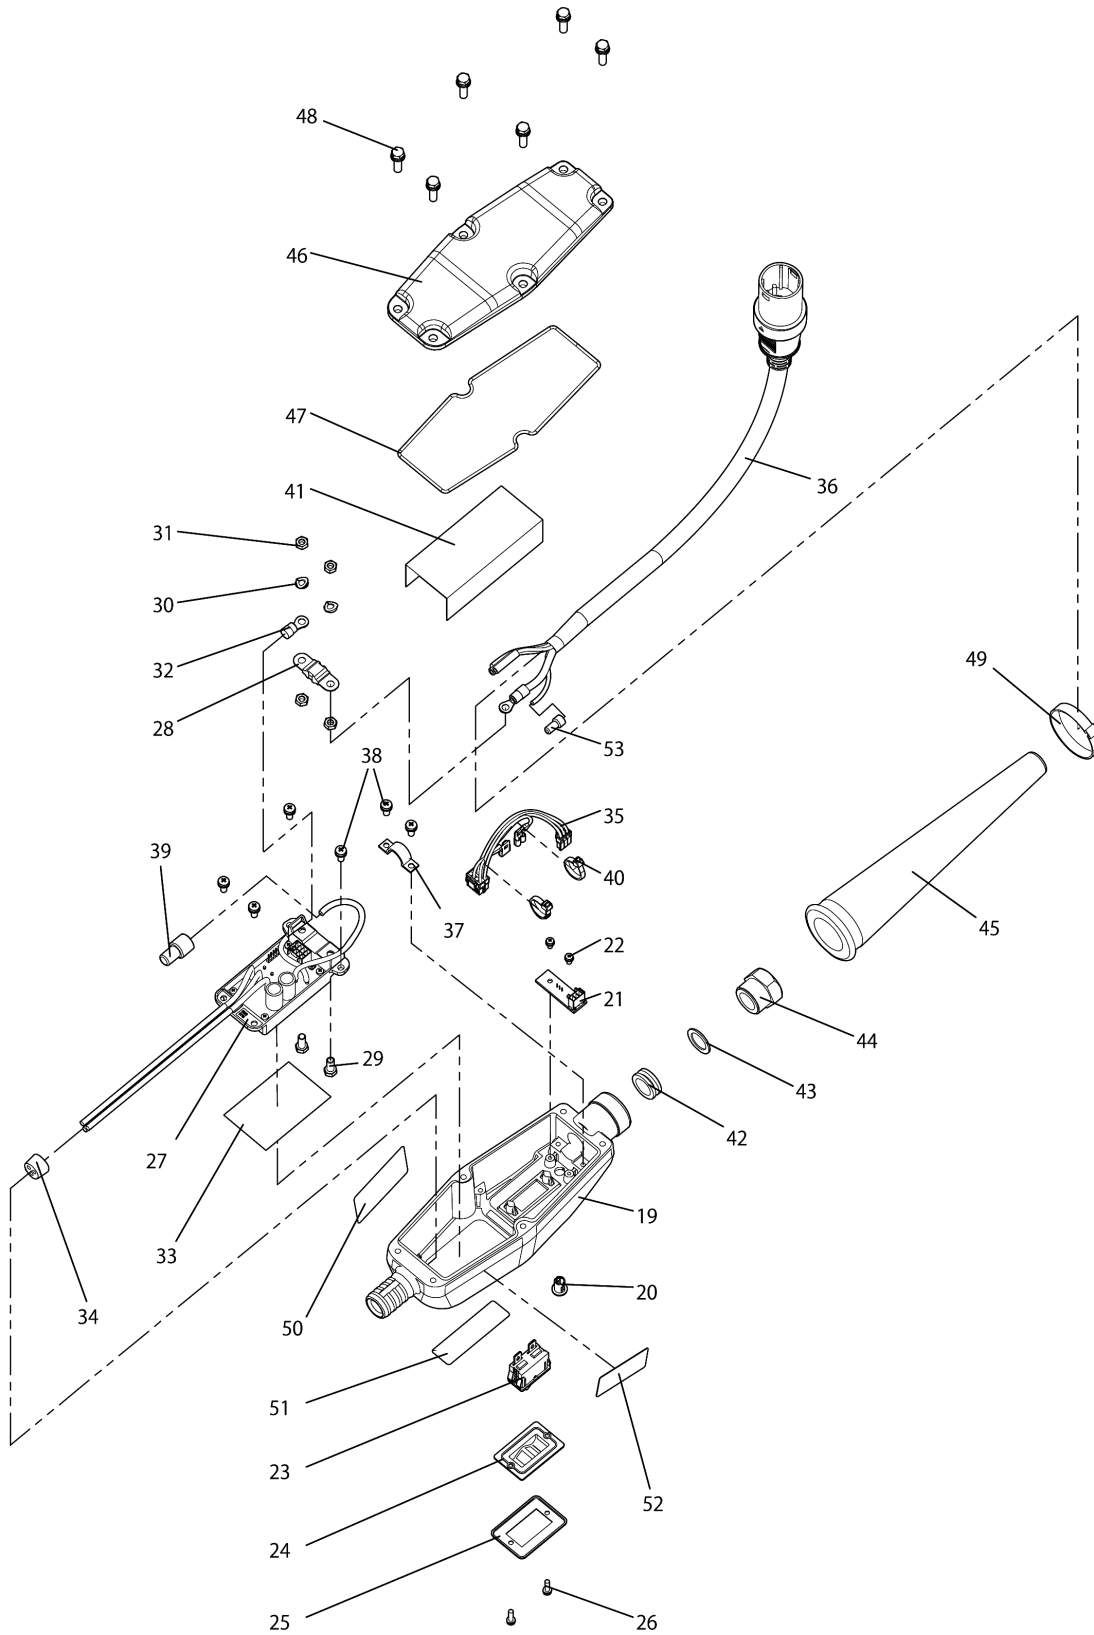

Model No.VR001C CORDLESS CONCRETE VIBRATOR

Model No.VR001C CORDLESS CONCRETE VIBRATOR

Model No.VR001C CORDLESS CONCRETE VIBRATOR

Položaj	Številka dela	Opis	Sprememba	Količina	New/Old	Opcijsko 1	Opcijsko 2	Opomba
001	HA00000310	VIBRATOR CAP		1				
002	HA00000311	ECCENTRIC WEIGHT		1				
003	HA00000312	BEARING 6202JR2LLHC3		2				
004	HA00000313	WASHER M15.5X22		2				
005	HA00000314	H.S.H. BUTTON BOLT M6X20		2				
006	HA00000315	ROTOR		1				
007	HA00000316	MOTOR ASSEMBLY		1				
008	HA00000317	HOSE JOINT		1				
009	HA00000318	TUBE R6.5X3.5-300		3				
010	HA00000319	RUBBER RING M13X17		1				
011	HA00000320	HOSE ADAPTER		1				
012	HA00000321	HEAT-SHRINK TUBING R1/8X30		3				
013	HA00000322	INTERNAL CABLE GUIDE		1				
014	HA00000323	HEAT-SHRINK TUBING 15X220		1				
015	HA00000324	INTERNAL CABLE ASSEMBLY(1.5M)		1				
D10		INC. 16						
016	HA00000325	BUTT CRIMP CONNECTOR		6				
017	HA00000326	HOSE M20X33X1.5M		1				
018	HA00000327	HOSE CLAMP M38 W10		3				
019	HA00000328	INVERTER CASE		1				
020	HA00000329	LED LENS COVER		1				
021	HA00000330	CIRCUIT BOARD LED		1				
022	HA00000331	PAN HEAD SCREW M3X6		2				
023	HA00000332	SWITCH		1				
024	HA00000333	SWITCH COVER		1				
025	HA00000334	SWITCH PLATE		1				
026	HA00000335	PAN HEAD SCREW M3X12		2				
027	HA00000336	CIRCUIT BOARD ASSEMBLY		1				
028	HA00000337	FUSE		1				
029	HA00000338	HEX BOLT M5X12		2				
030	HA00000079	SPRING WASHER 5		2				
031	HA00000339	LOCK NUT M5		4				
032	HA00000340	RING TERMINAL		1				
033	HA00000341	INSULATION SHEET B		1				
034	HA00000342	CABLE STOPPER		1				
035	HA00000343	HARNESS BOARD		1				
036	HA00000344	CABLE ASS'Y		1				
D10		INC. 53						
037	HA00000346	CORD CLAMP		1				
038	HA00000347	PAN HEAD SCREW M4X10		6				