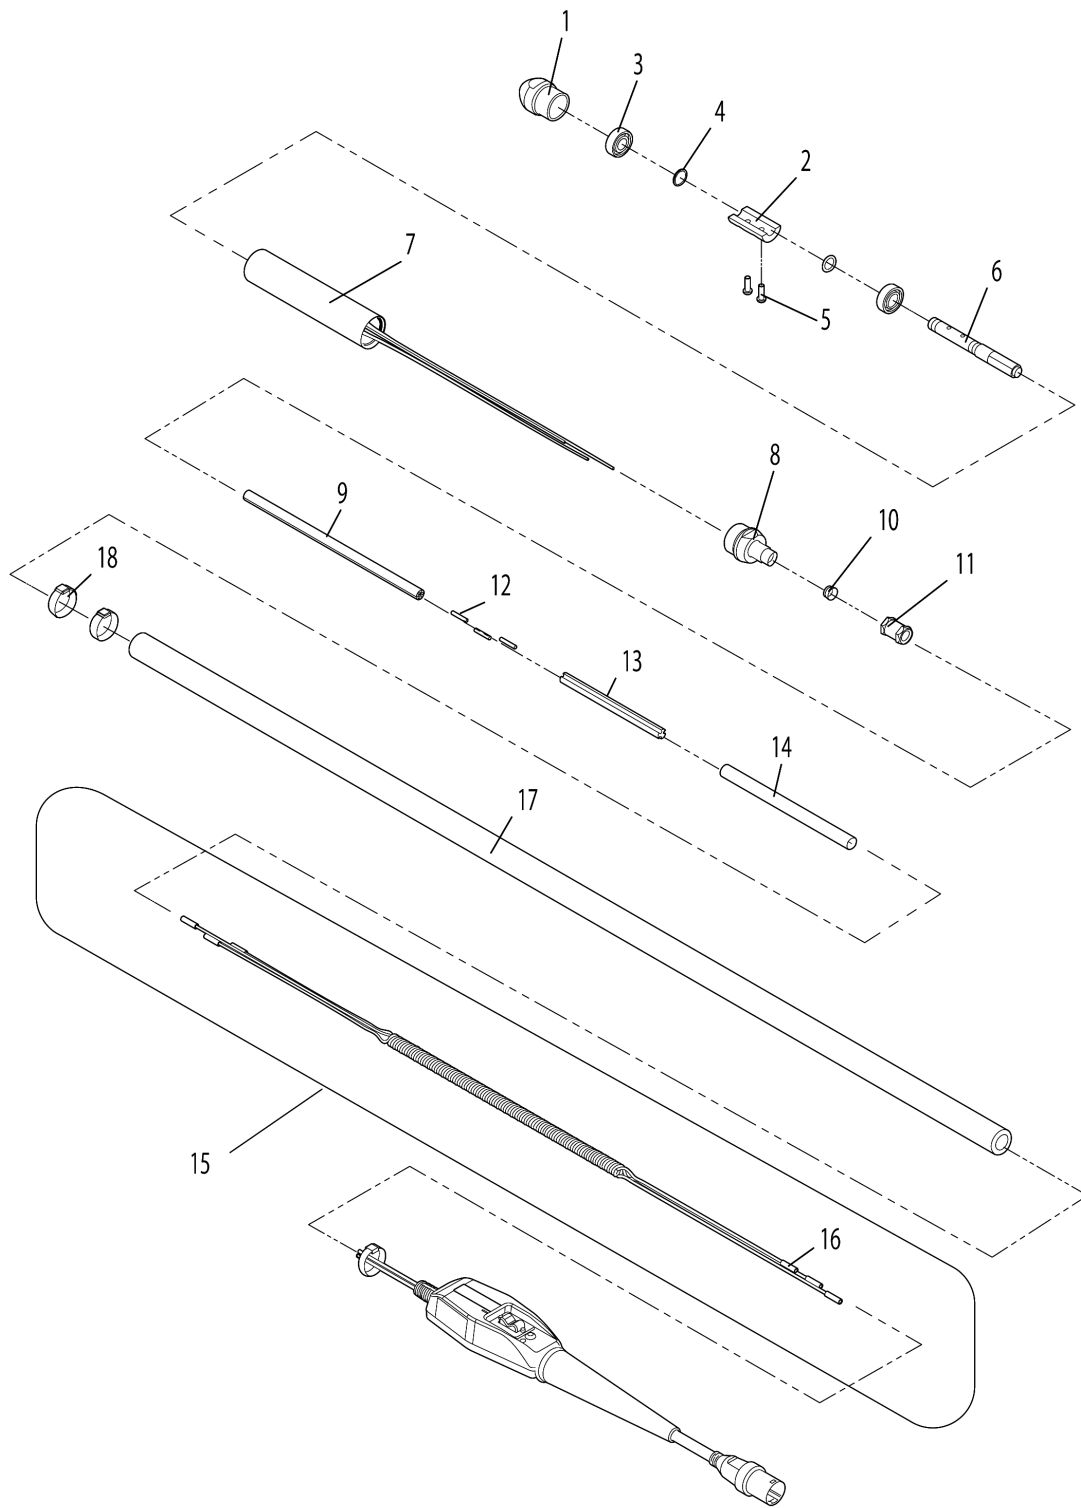

Model No.VR001C CORDLESS CONCRETE VIBRATOR

Model No.VR001C CORDLESS CONCRETE VIBRATOR

Model No.VR001C CORDLESS CONCRETE VIBRATOR

Položaj	Številka dela	Opis	Sprememba	Količina	New/Old	Opcijsko 1	Opcijsko 2	Opomba
001	HA00000310	VIBRATOR CAP		1				
002	HA00000311	ECCENTRIC WEIGHT		1				
003	HA00000312	BEARING 6202JR2LLHC3		2				
004	HA00000313	WASHER M15.5X22		2				
005	HA00000314	H.S.H. BUTTON BOLT M6X20		2				
006	HA00000315	ROTOR		1				
007	HA00000316	MOTOR ASSEMBLY		1				
008	HA00000317	HOSE JOINT		1				
009	HA00000318	TUBE R6.5X3.5-300		3				
010	HA00000319	RUBBER RING M13X17		1				
011	HA00000320	HOSE ADAPTER		1				
012	HA00000321	HEAT-SHRINK TUBING R1/8X30		3				
013	HA00000322	INTERNAL CABLE GUIDE		1				
014	HA00000323	HEAT-SHRINK TUBING 15X220		1				
015	HA00000324	INTERNAL CABLE ASSEMBLY(1.5M)		1				
D10		INC. 16						
016	HA00000325	BUTT CRIMP CONNECTOR		6				
017	HA00000326	HOSE M20X33X1.5M		1				
018	HA00000327	HOSE CLAMP M38 W10		3				
019	HA00000328	INVERTER CASE		1				
020	HA00000329	LED LENS COVER		1				
021	HA00000330	CIRCUIT BOARD LED		1				
022	HA00000331	PAN HEAD SCREW M3X6		2				
023	HA00000332	SWITCH		1				
024	HA00000333	SWITCH COVER		1				
025	HA00000334	SWITCH PLATE		1				
026	HA00000335	PAN HEAD SCREW M3X12		2				
027	HA00000336	CIRCUIT BOARD ASSEMBLY		1				
028	HA00000337	FUSE		1				
029	HA00000338	HEX BOLT M5X12		2				
030	HA00000079	SPRING WASHER 5		2				
031	HA00000339	LOCK NUT M5		4				
032	HA00000340	RING TERMINAL		1				
033	HA00000341	INSULATION SHEET B		1				
034	HA00000342	CABLE STOPPER		1				
035	HA00000343	HARNESS BOARD		1				
036	HA00000344	CABLE ASS'Y		1				
D10		INC. 53						
037	HA00000346	CORD CLAMP		1				
038	HA00000347	PAN HEAD SCREW M4X10		6				