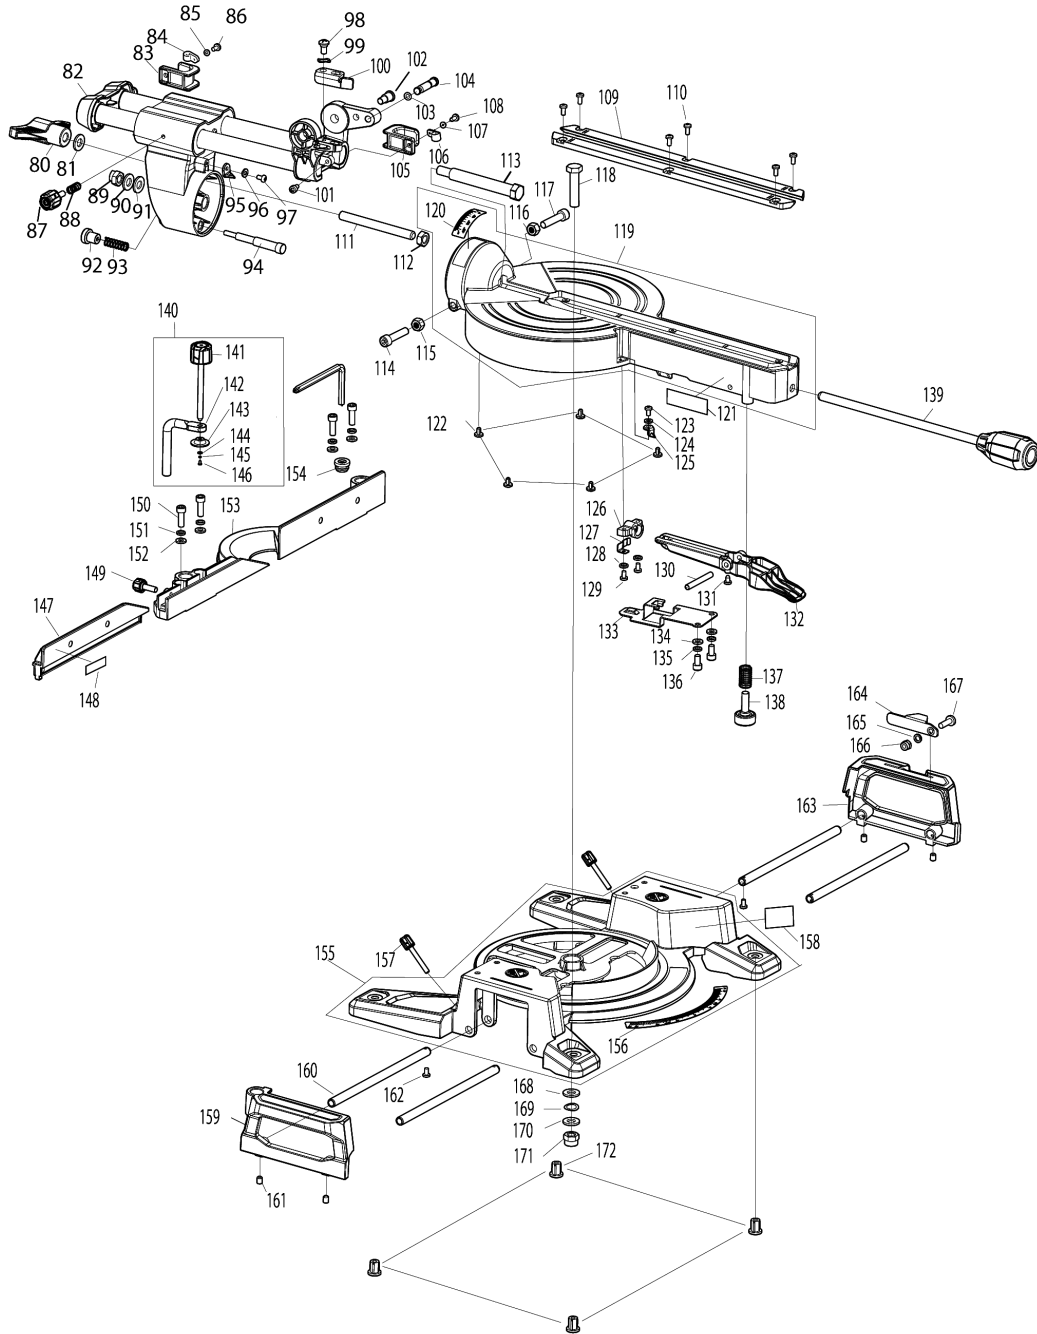

Model No.LS0816F 216MM SLIDE COMPOUND MITER SAW

Model No.LS0816F 216MM SLIDE COMPOUND MITER SAW

Položaj	Številka dela	Opis	Sprememba	Količina	New/Old	Opcijsko 1	Opcijsko 2	Opomba
001	JM00000583	HANDLE LEFT		1				
002	JM23000154	PW SUPPLY CORD H05VV-F 1-2 EU		1				
003	JM23100165	Protection Tube		1				
004	JM00000584	CORD CLAMP		1				
005	JM00000548	TAPPING SCREW ST4.2X13		2				
006	JM23100171	TERMINAL POLE		1				
007	JM00000573	PW CIRCUIT FOR LED LAMP		1				
008	JM23100177	Brake System Switch Key		1				
009	JM00000582	COMPRESSION SPRING		1				
010	JM00000581	LOCK OFF LINK ROCKER		1				
011	JM00000576	SWITCH		1				
012	JM00000575	SWITCH LEVER		1				
013	JM00000578	FERRITE RING		1				
014	JM23100169	Kondenzator LS1017L		1				
015	JM00000580	HANDLE RIGHT		1				
016	JM00000579	LAMP SWITCH		1				
017	JM00000548	TAPPING SCREW ST4.2X13		5				
018	JM00000551	PAN HEAD SCREW M5X30		3				
019	JM00000535	DUST BAG ASSY		1				
D10		INC. 20						
020	JM00000534	DUST BAG CLAMP		1				
021	JM27000317	Inbus vijak M5x16 MLT100		2				
022	JM00000542	SPINDLE GEAR ASSY		1				
023	JM00000527	UPPER BLADE GUARD COMP		1				
024	JM23500001	ARMATURE ASSY (230V)		1				
D10		INC. 25,26						
025	JM23500137	BALL BEARING 6201		1				
026	JM23500111	BALL BEARING 608		1				
027	JM00000569	SPINDLE LOCK LEVER COMPLETE		1				
028	JM23500112	DAMPING RING		1				
029	JM00000556	BUFFLE PLATE		1				
030	JM00000555	SELF TAPPING SCREW ST4.2X65		2				
031	JM23500004	FIELD 230V		1				
032	JM00000599	MOTOR HOUSING ASSY		1				
033	JM00000558	NAME PLATE EU		1				
034	JM00000567	BRUSH CAP		2				
035	JM00000566	CARBON BRUSH 2PCS SET		1				
036	JM23100007	FLAT WASHER 5		4				
037	JM00000551	PAN HEAD SCREW M5X30		4				
038	JM00000549	MOTOR END COVER		1				
039	JM00000548	TAPPING SCREW ST4.2X13		2				
040	JM00000518	TORSION SPRING 41		1				
041	JM00000519	SPRING BUSH		1				

Please order the parts with part number.

Print Date 30/1/2024