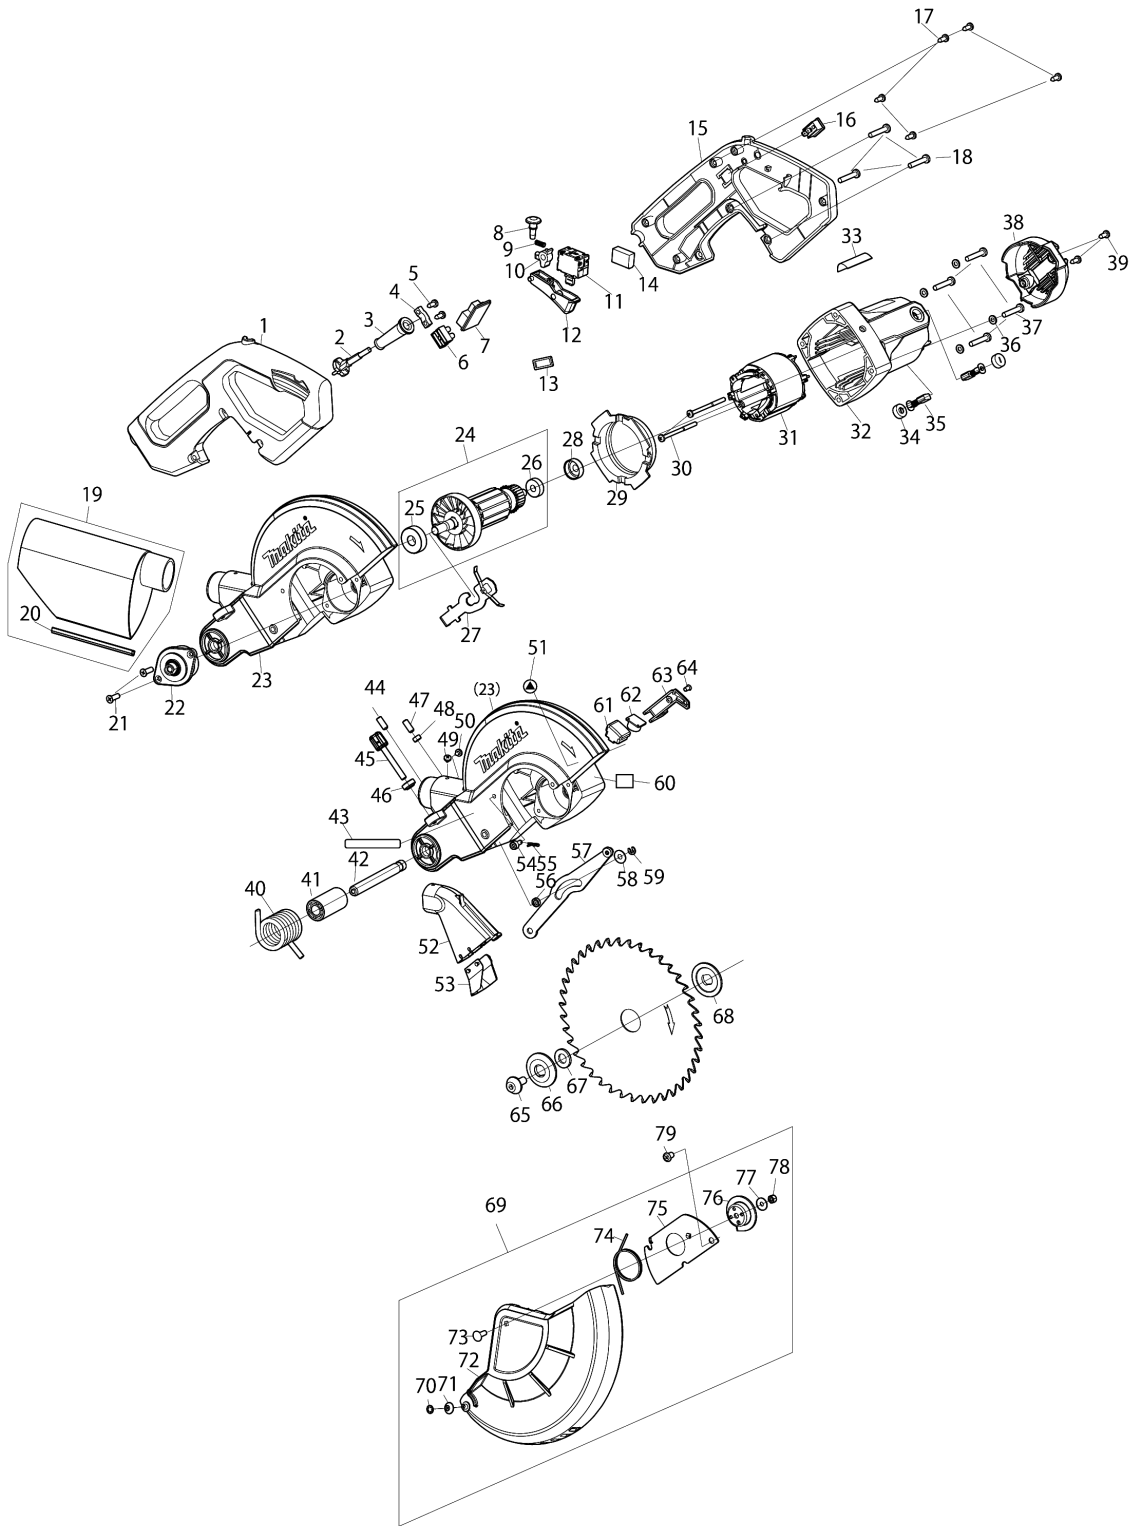

Model No.LS0816F 216MM SLIDE COMPOUND MITER SAW