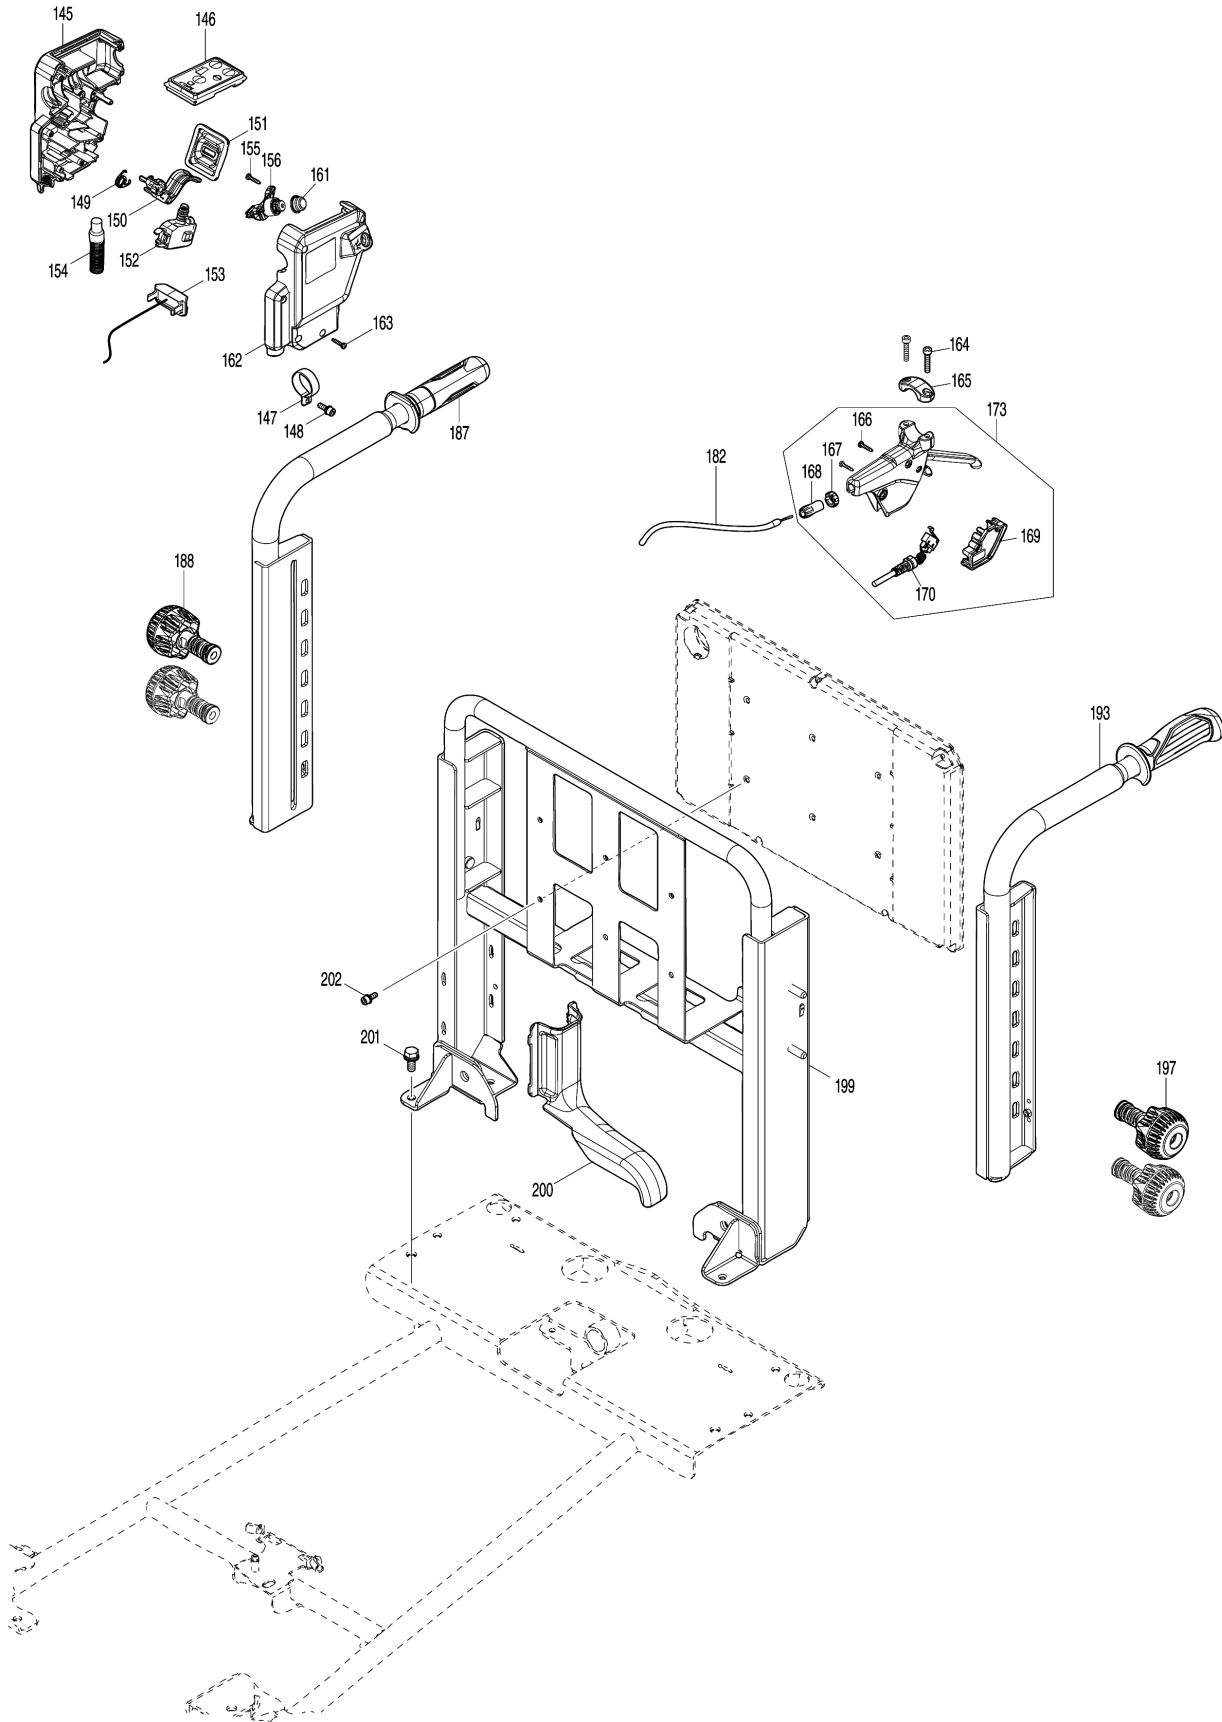

Model No.DCU604 BATTERY POWERED WHEELBARROW