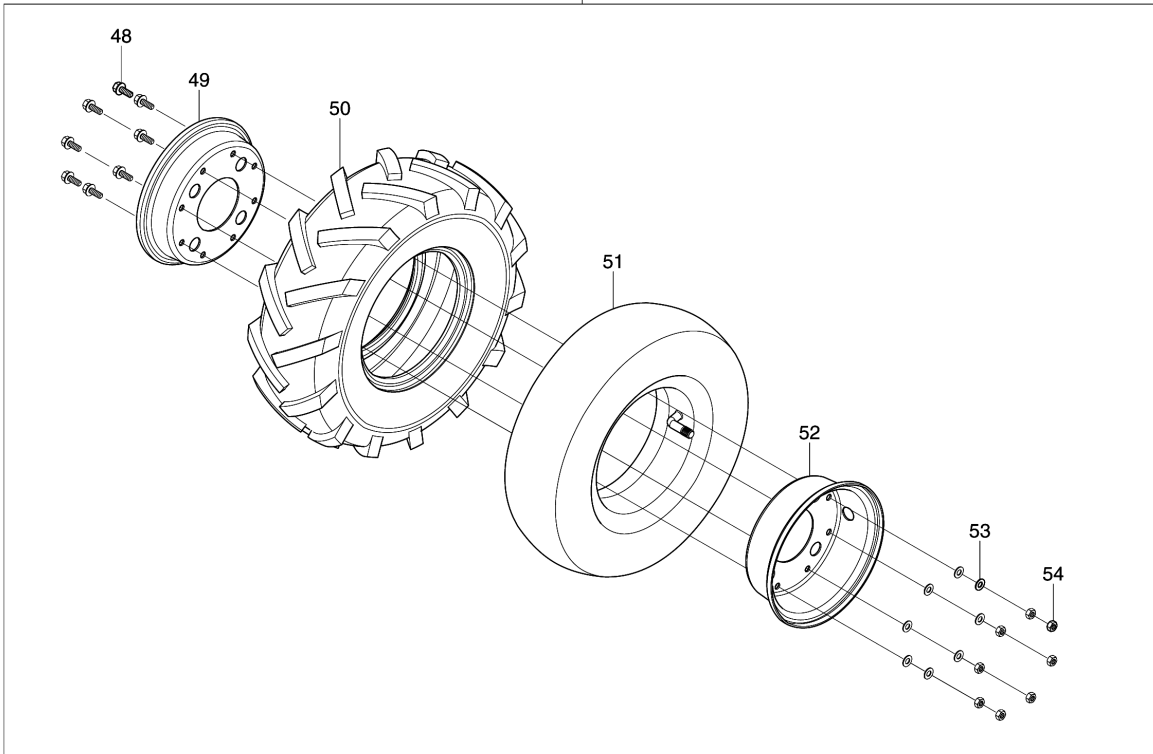

Model No.DCU604 BATTERY POWERED WHEELBARROW

42

44