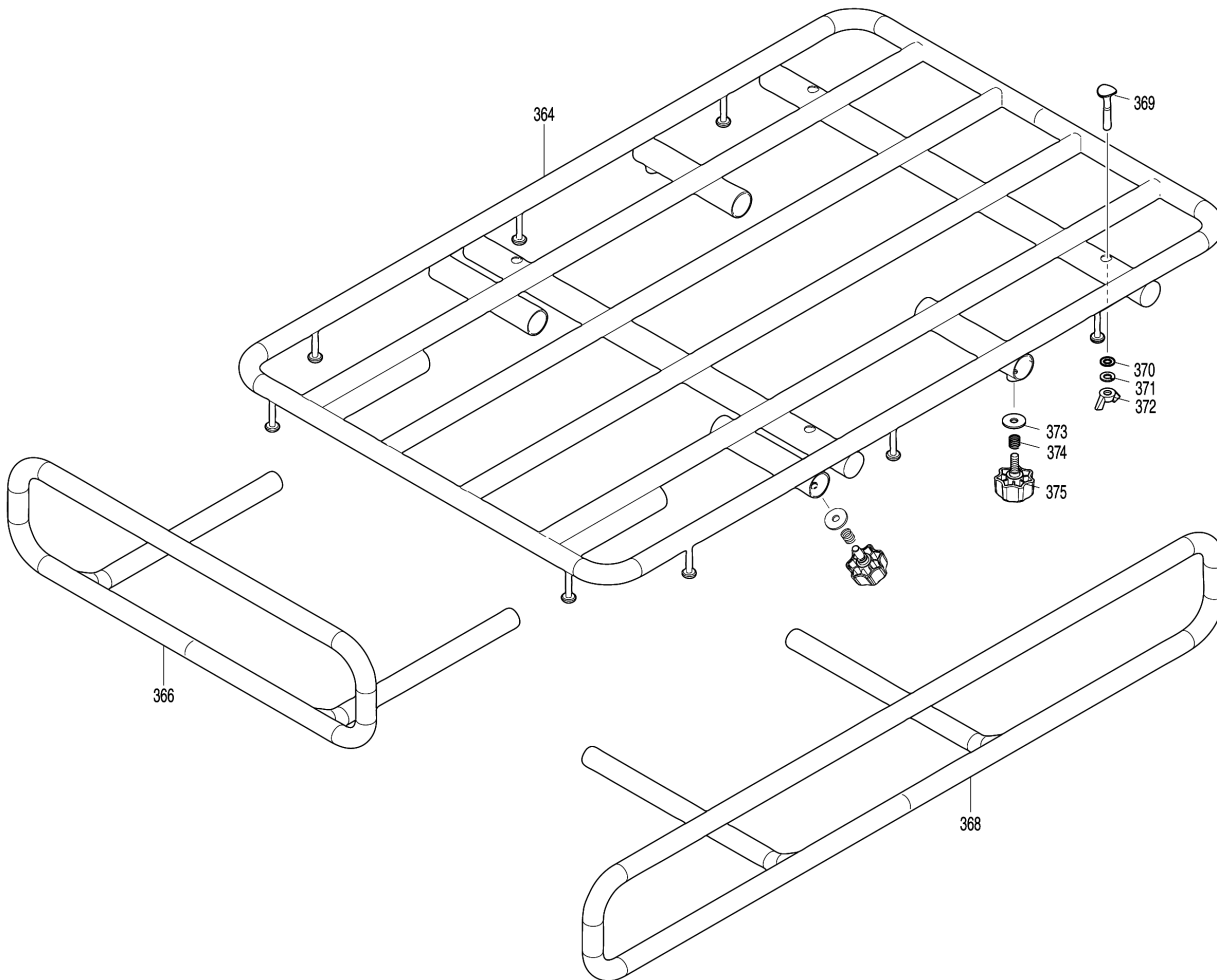

Model No.DCU604 BATTERY POWERED WHEELBARROW