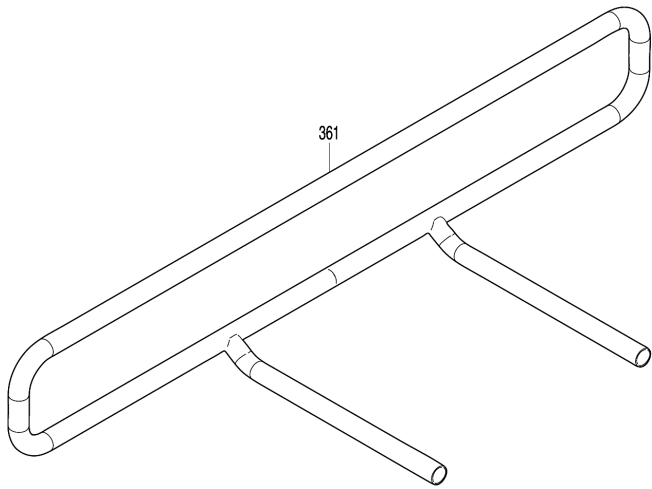

Model No.DCU604 BATTERY POWERED WHEELBARROW