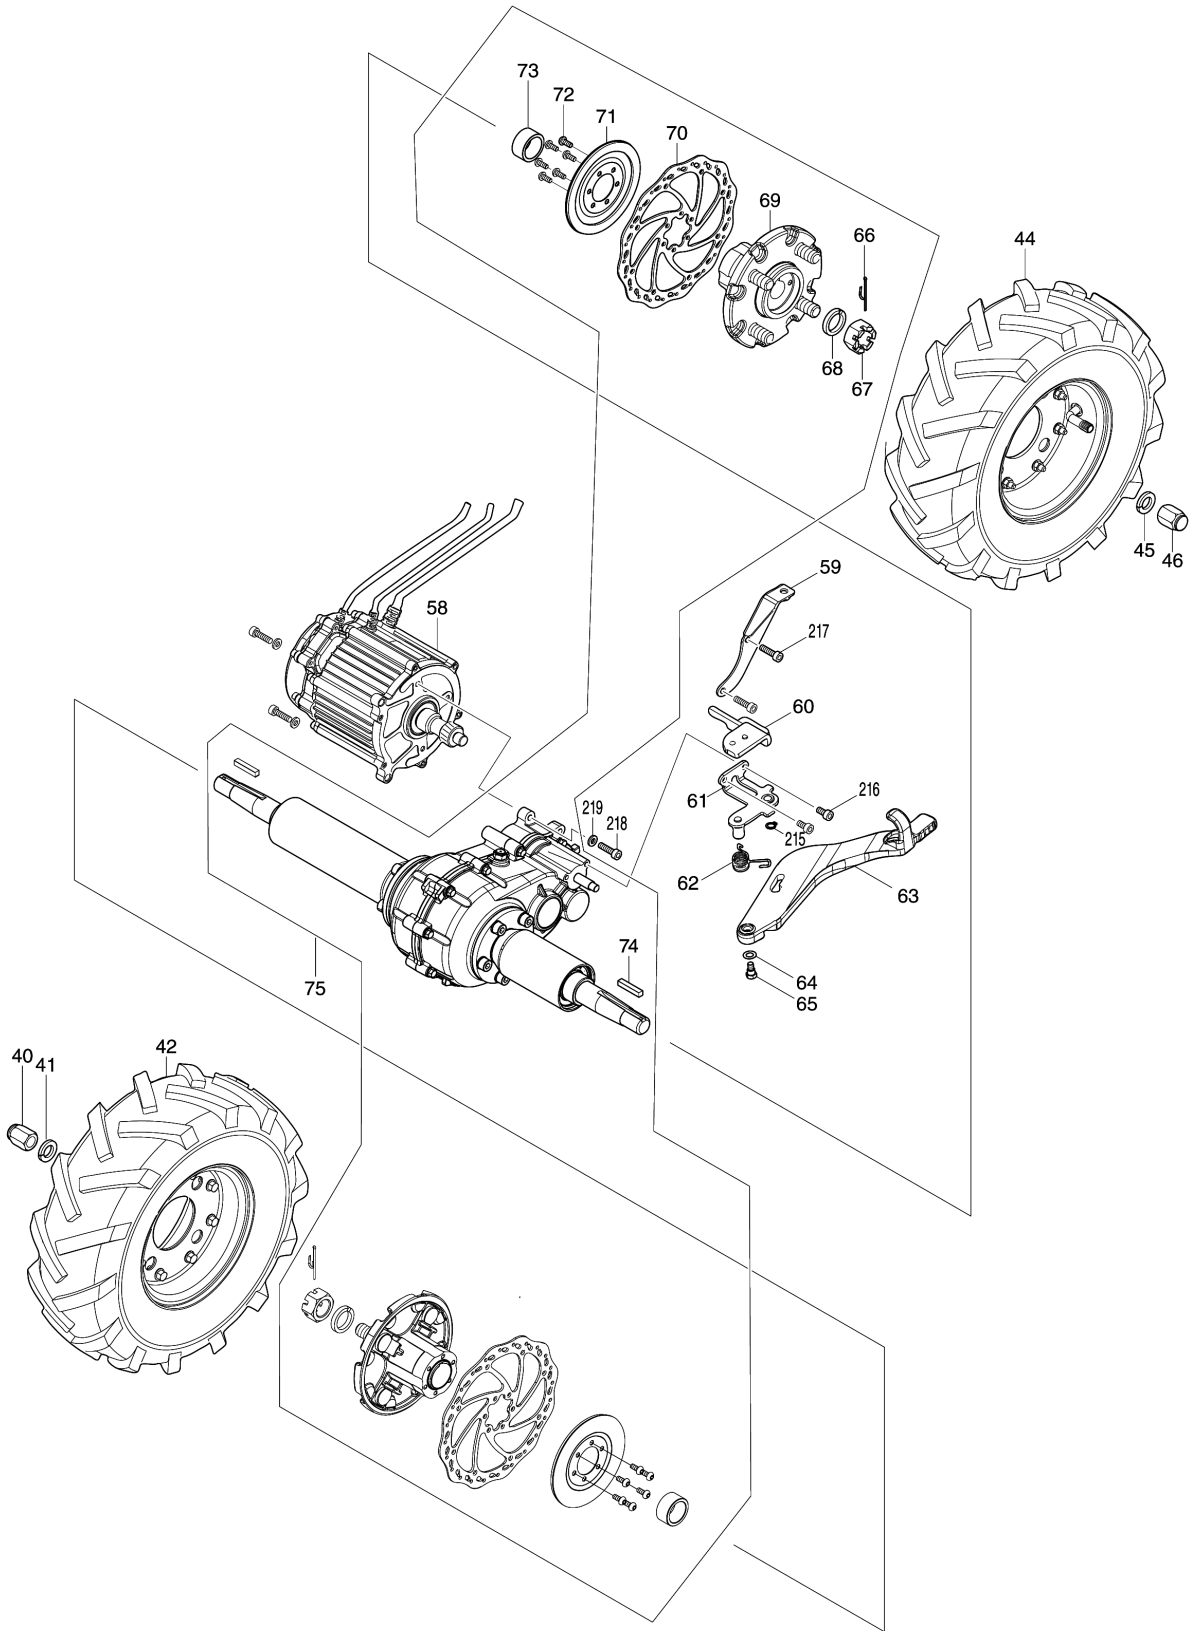

Model No.DCU604 BATTERY POWERED WHEELBARROW