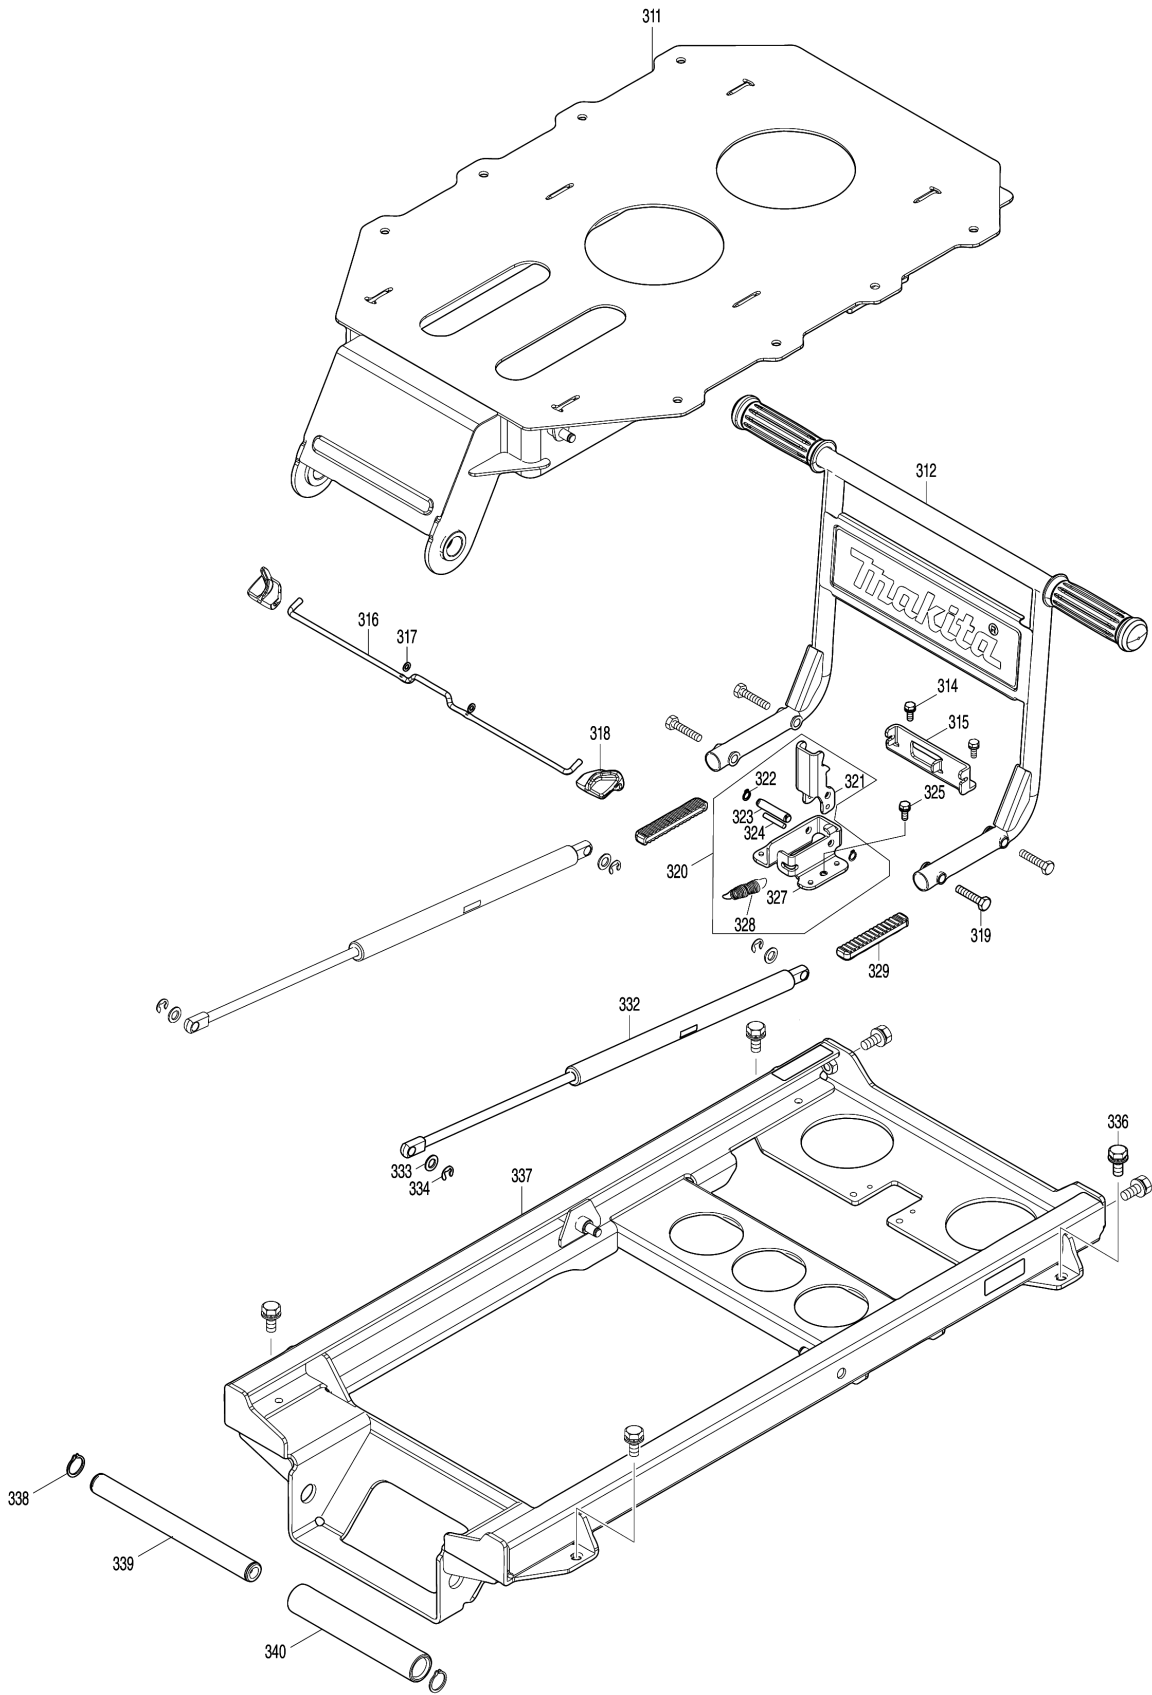

Model No.DCU604 BATTERY POWERED WHEELBARROW