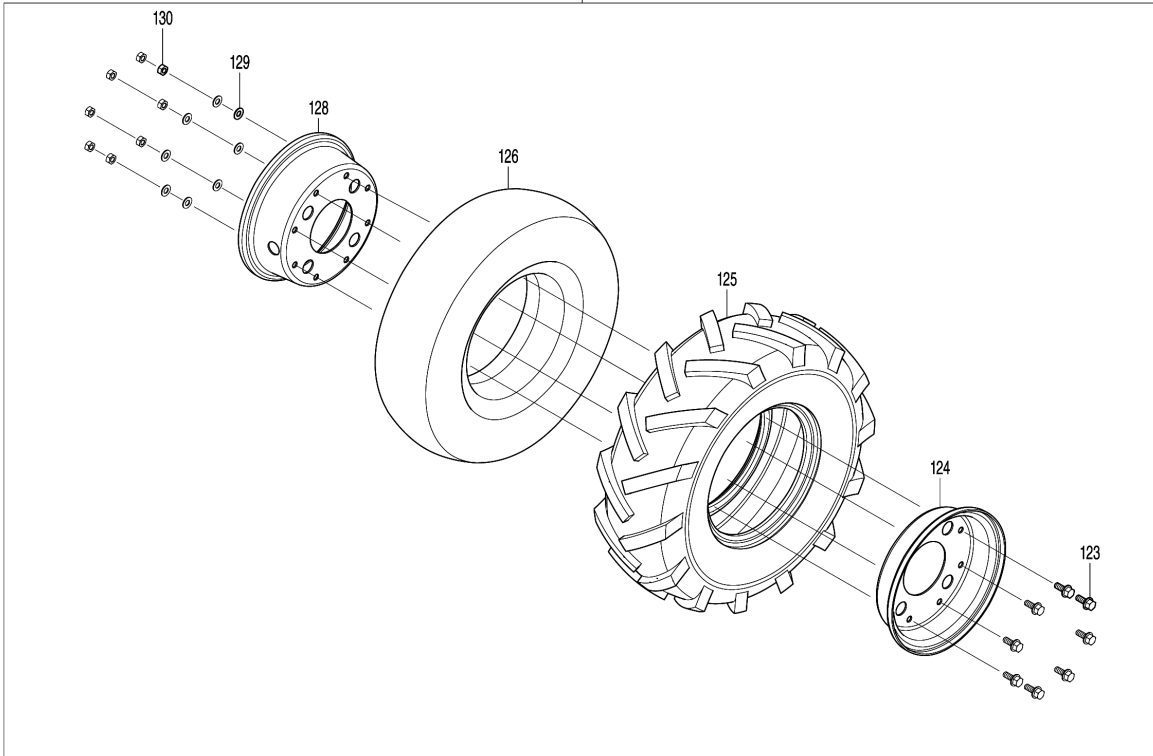

Model No.DCU604 BATTERY POWERED WHEELBARROW

42