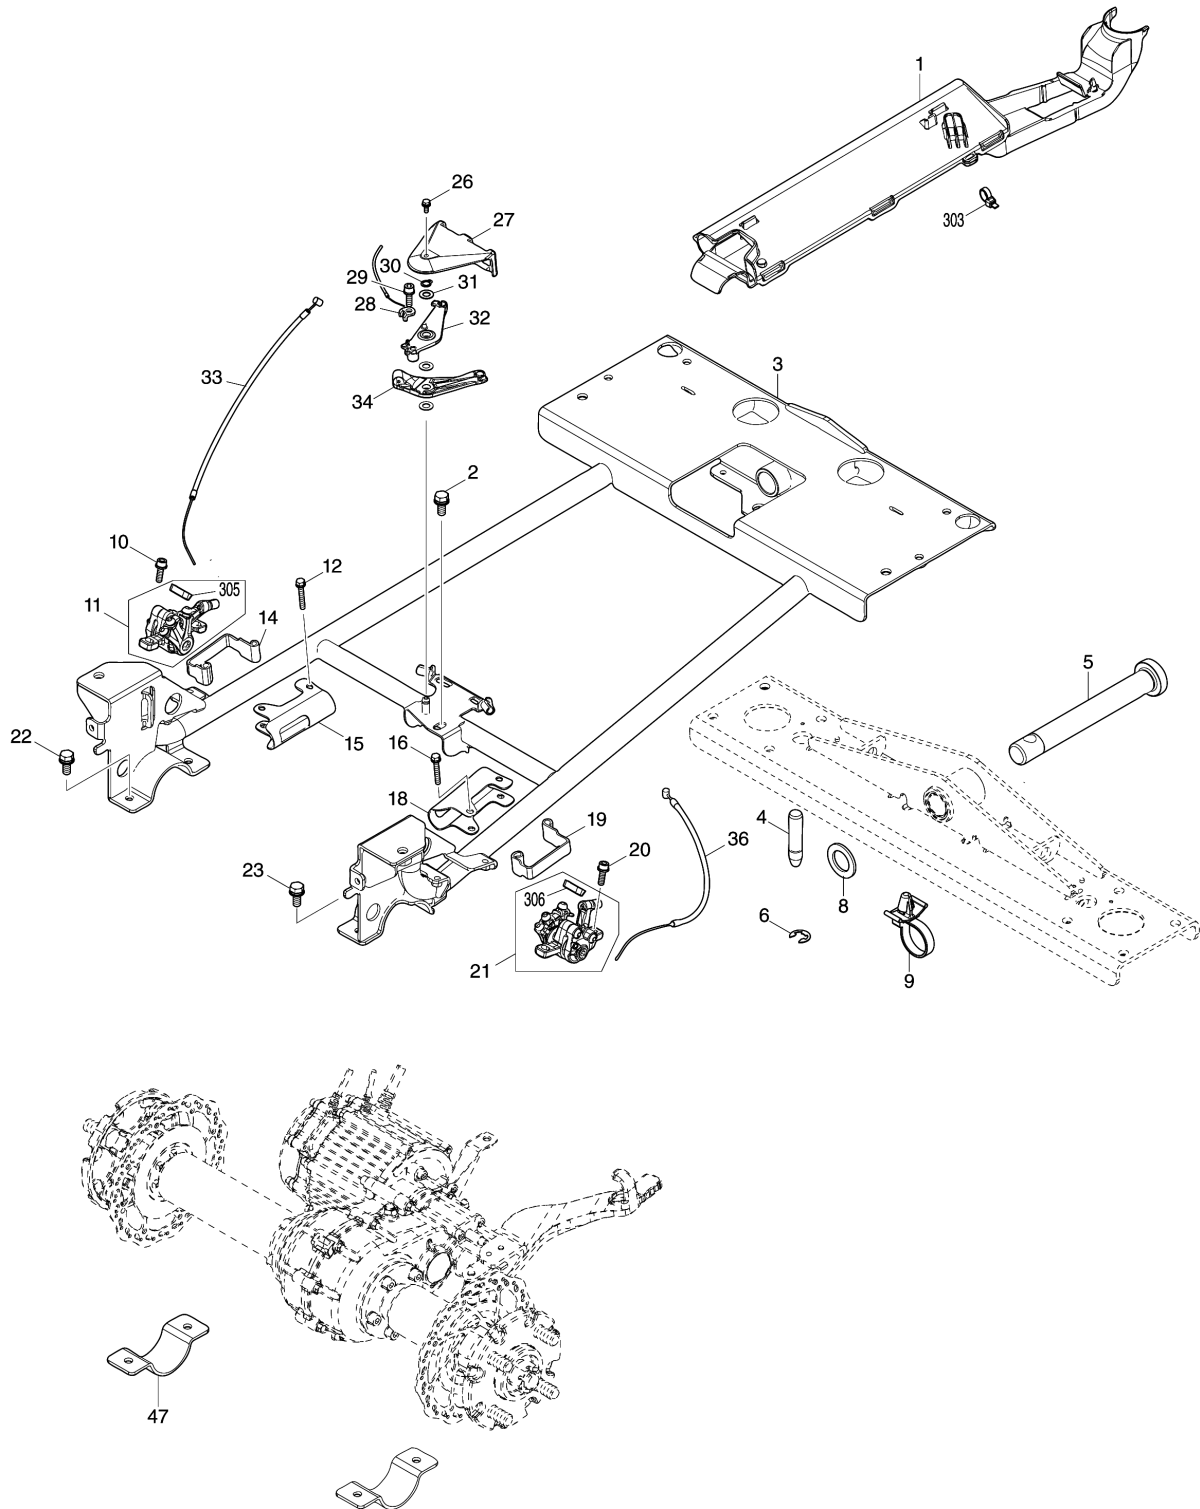

Model No.DCU604 BATTERY POWERED WHEELBARROW