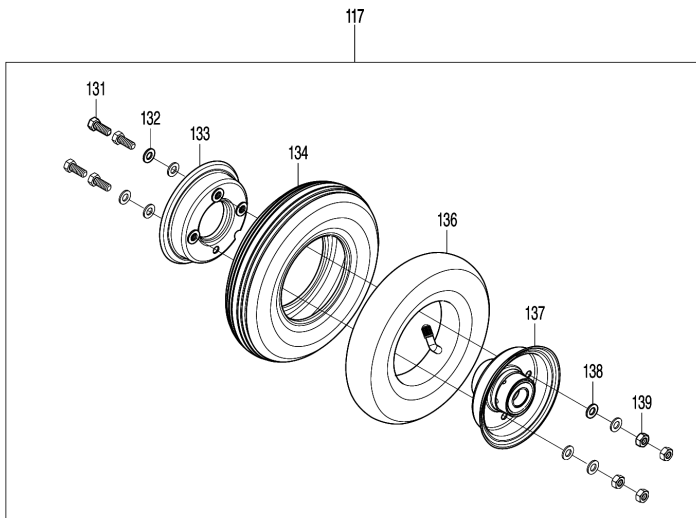

Model No.DCU604 BATTERY POWERED WHEELBARROW