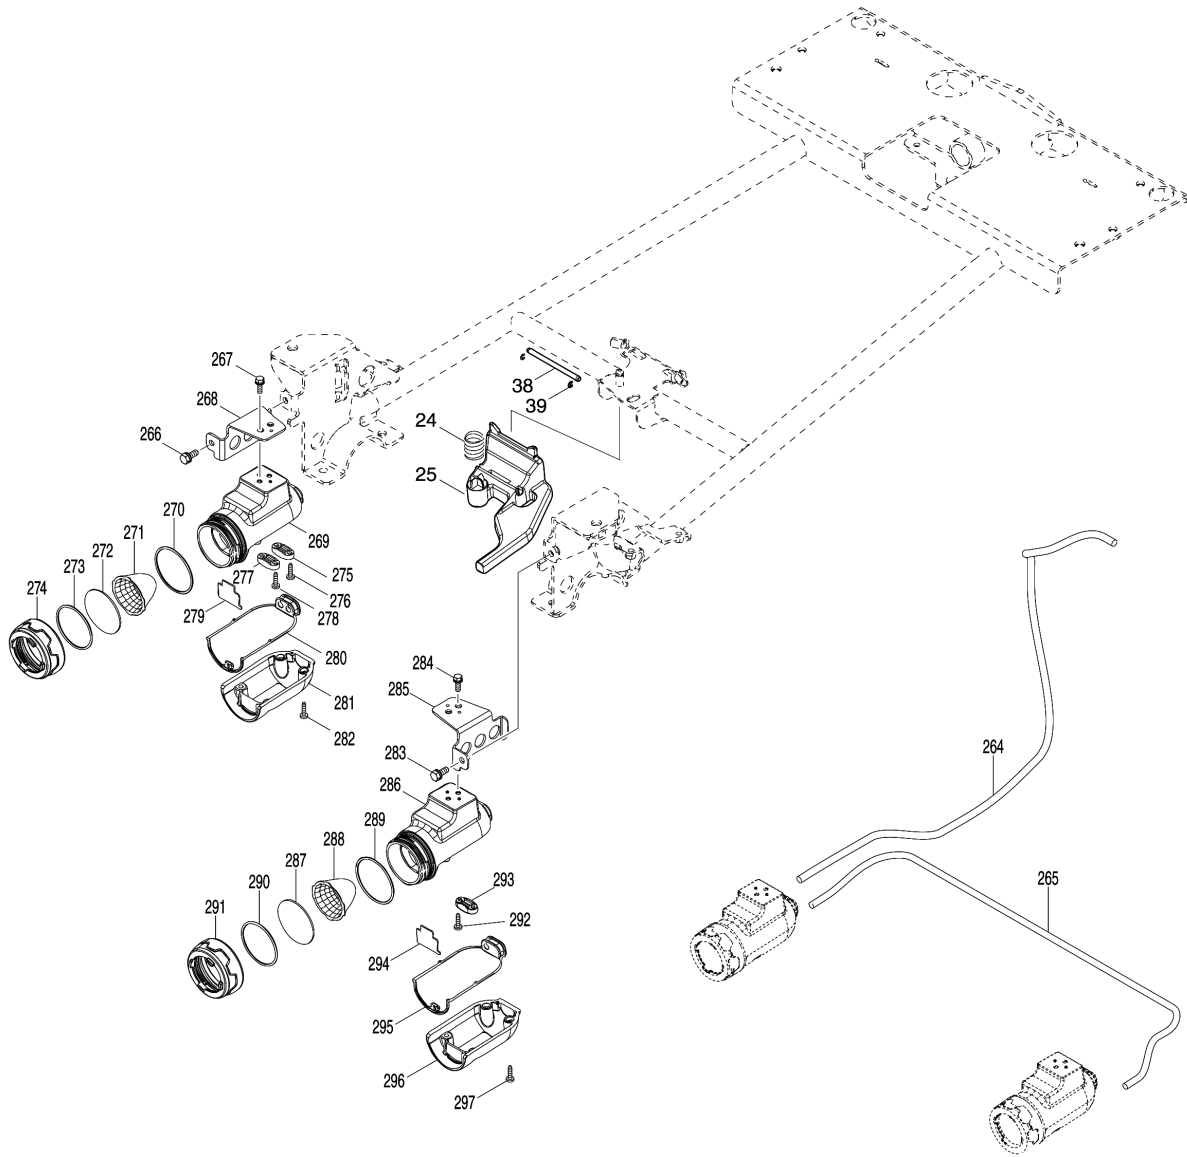

Model No.DCU604 BATTERY POWERED WHEELBARROW