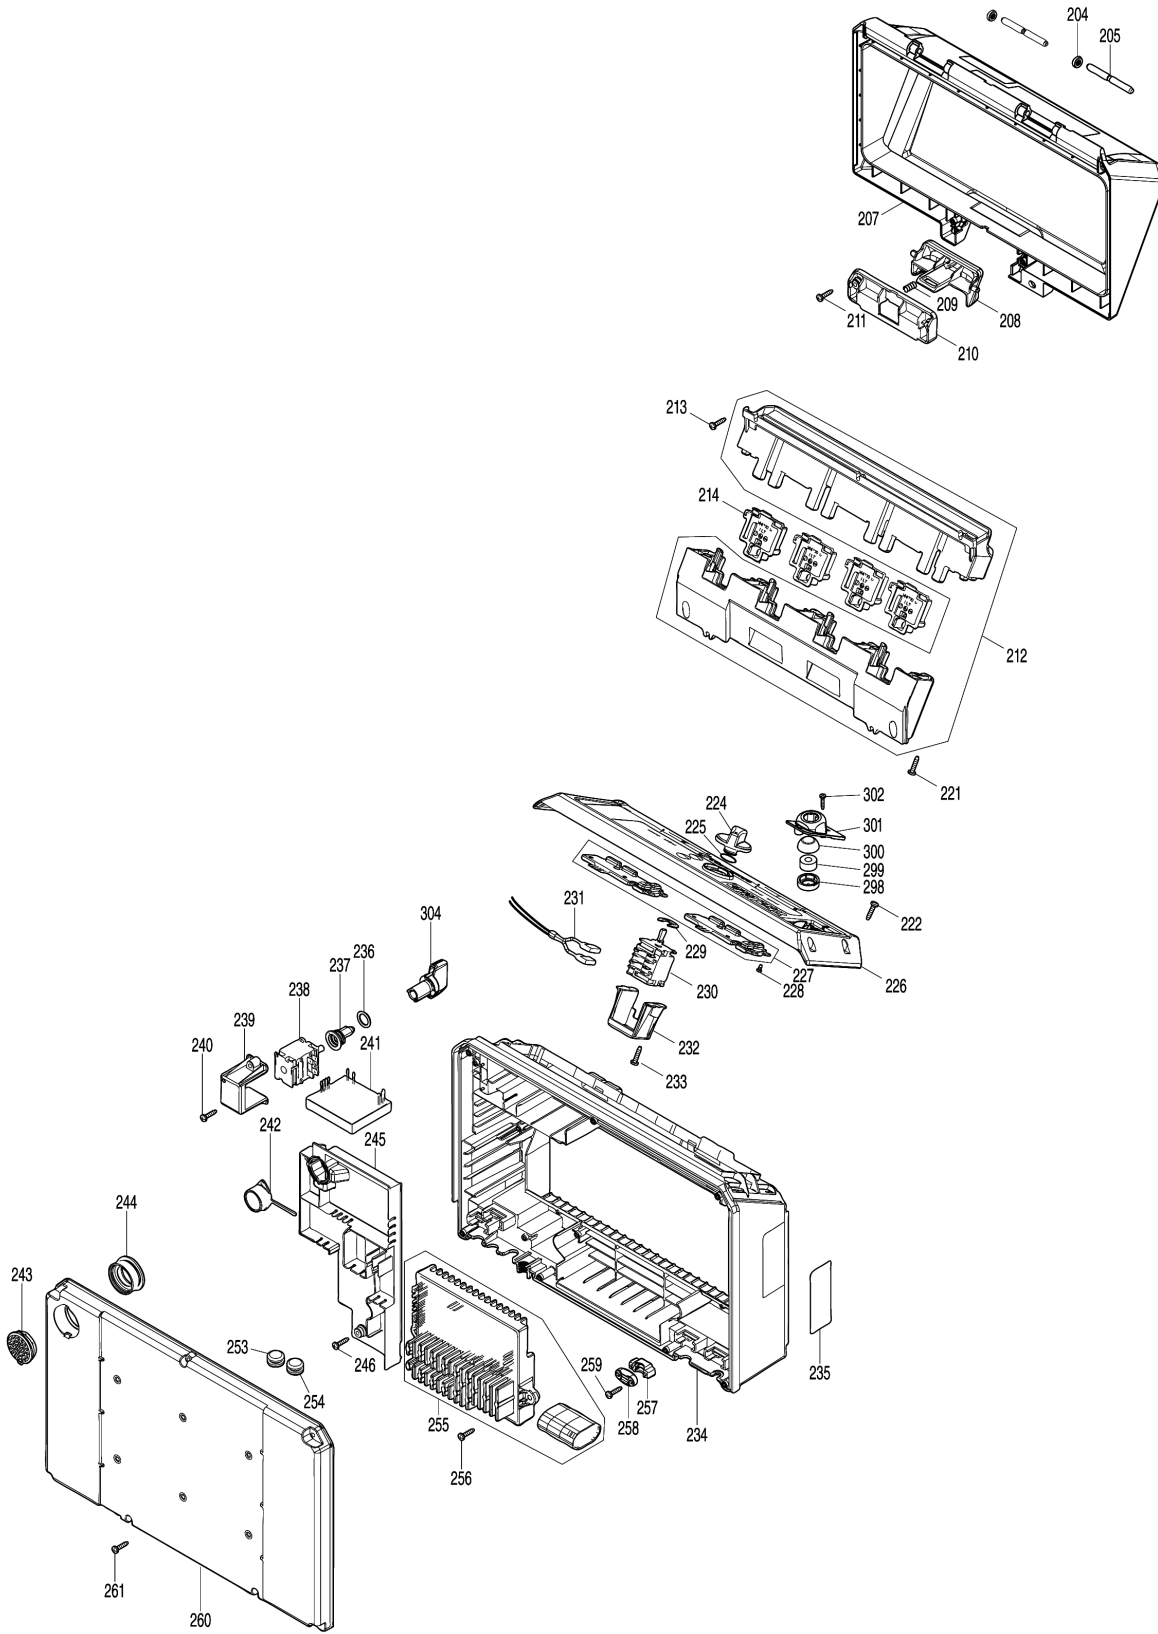

Model No.DCU604 BATTERY POWERED WHEELBARROW