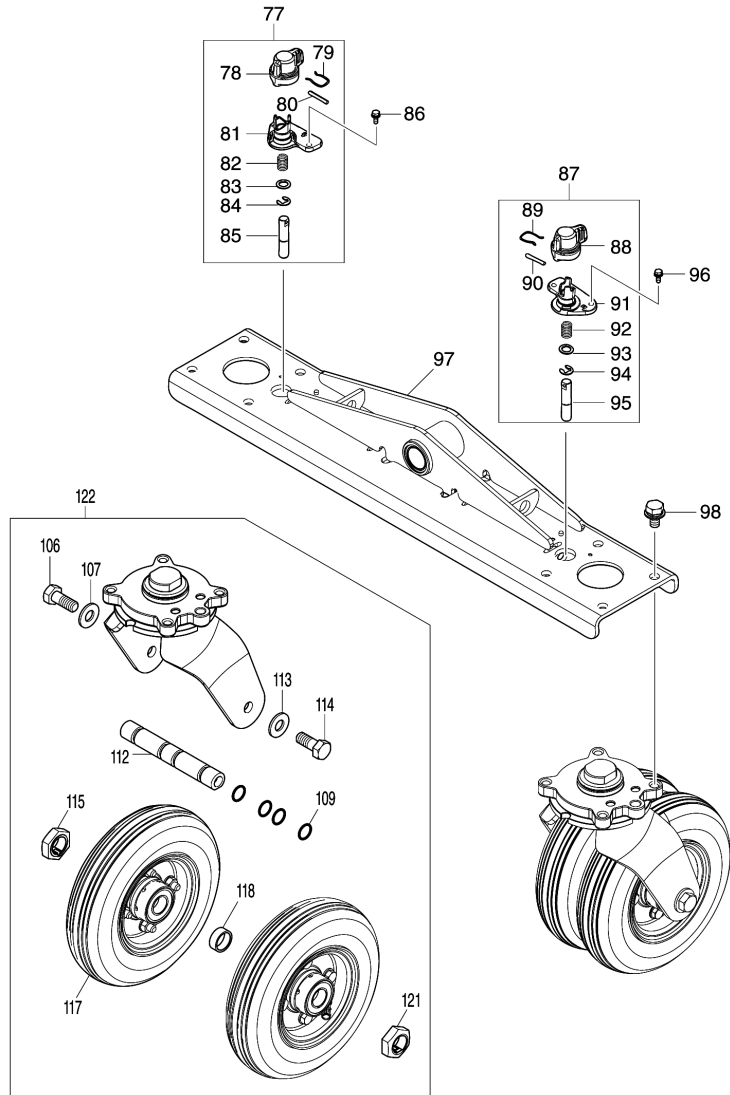

Model No.DCU604 BATTERY POWERED WHEELBARROW